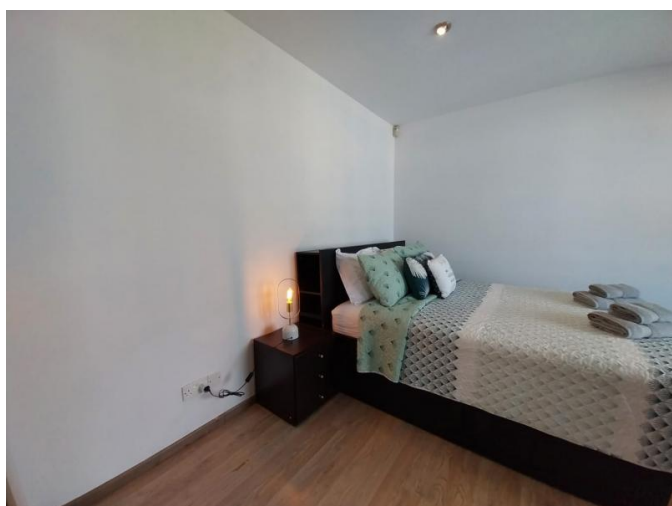

1 BEDROOM APARTMENT IN POTAMOS GERMASOGEIA

1 500 €/month

Property Code:	6415	Type:	Long-term rent - Apartment
Location:	Limassol - POTAMOS GERMASOGIA	Internal Area:	50 m ²
Bedrooms:	1	Bathrooms:	1
Renovation:	Modern		

Property features:

Common Pool	Air Condition	Telephone Line	Furnished
Solar panels for hot water	Double Glazing	Washing machine	Refrigerator
Balcony			

Description:

A beautiful 1-bedroom apartment is located in Potamos Germasogeia area, just across the road from the beach and close to all amenities: shops, supermarkets, banks, and restaurants. 1 Bedroom/ 1 Bathroom/ Open-plan kitchen/ Spacious living/dining area/ Fully furnished & equipped/ Fully air-conditioned/ Covered parking/ Communal swimming pool/ Tennis court/ Covered area: 50 sq.m

**1 BEDROOM APARTMENT IN POTAMOS
GERMASOGEIA**

1 500 €/month

1 BEDROOM APARTMENT IN POTAMOS GERMASOGEIA

1 500 €/month

1 BEDROOM APARTMENT IN POTAMOS GERMASOGEIA

1 500 €/month

1 BEDROOM APARTMENT IN POTAMOS GERMASOGEIA