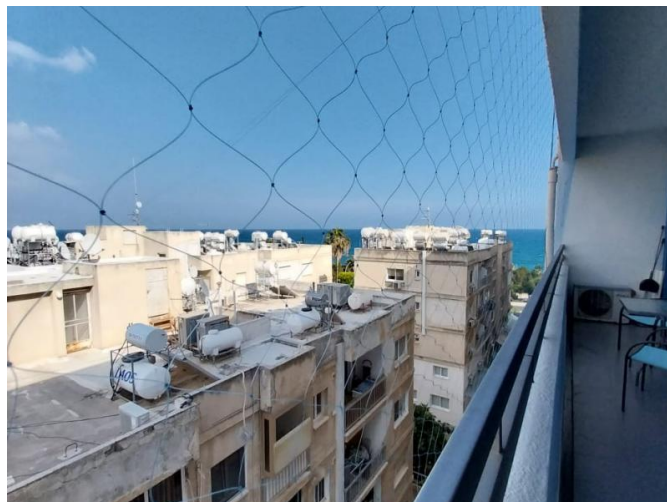

1 BEDROOM APARTMENT IN POTAMOS GERMASOGEIA

1 500 €/month