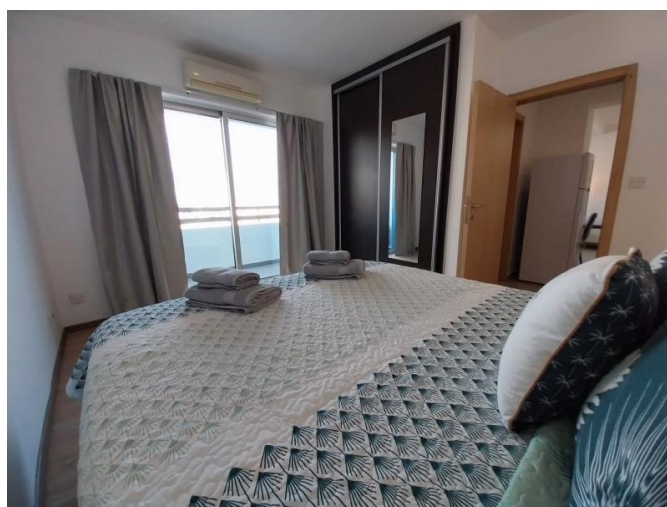

1 BEDROOM APARTMENT IN POTAMOS GERMASOGEIA

1 500 €/month

Property Code:	6415	Type:	Long-term rent - Apartment
Location:	Limassol - POTAMOS GERMASOGIA	Internal Area:	50 m ²
Bedrooms:	1	Bathrooms:	1
Renovation:	Modern		

Property features:

Common Pool	Air Condition	Telephone Line	Furnished
Solar panels for hot water	Double Glazing	Washing machine	Refrigerator
Balcony			

Description:

A beautiful 1-bedroom apartment is located in Potamos Germasogeia area, just across the road from the beach and close to all amenities: shops, supermarkets, banks, and restaurants. 1 Bedroom/ 1 Bathroom/ Open-plan kitchen/ Spacious living/dining area/ Fully furnished & equipped/ Fully air-conditioned/ Covered parking/ Communal swimming pool/ Tennis court/ Covered area: 50 sq.m

**1 BEDROOM APARTMENT IN POTAMOS
GERMASOGEIA**

1 500 €/month

1 BEDROOM APARTMENT IN POTAMOS GERMASOGEIA

1 500 €/month

1 BEDROOM APARTMENT IN POTAMOS GERMASOGEIA

1 500 €/month

1 BEDROOM APARTMENT IN POTAMOS GERMASOGEIA