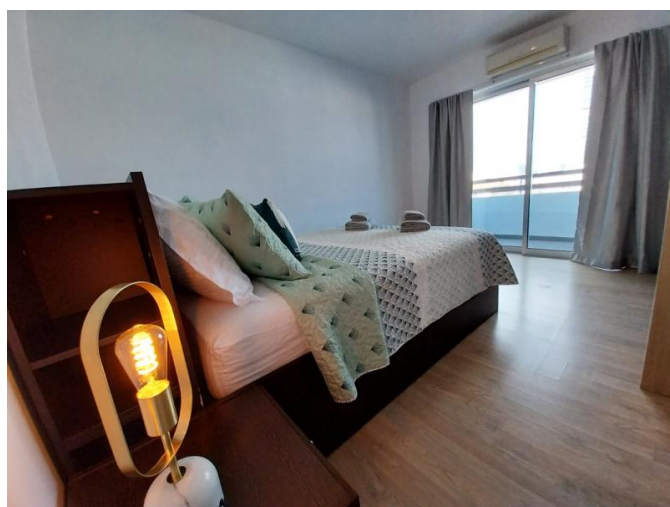

1 BEDROOM APARTMENT IN POTAMOS GERMASOGEIA

1 500 €/month

Property Code:	6415	Type:	Long-term rent - Apartment
Location:	Limassol - POTAMOS GERMASOGIA	Internal Area:	50 m ²
Bedrooms:	1	Bathrooms:	1
Renovation:	Modern		

Property features:

Common Pool	Air Condition	Telephone Line	Furnished
Solar panels for hot water	Double Glazing	Washing machine	Refrigerator
Balcony			

Description:

A beautiful 1-bedroom apartment is located in Potamos Germasogeia area, just across the road from the beach and close to all amenities: shops, supermarkets, banks, and restaurants. 1 Bedroom/ 1 Bathroom/ Open-plan kitchen/ Spacious living/dining area/ Fully furnished & equipped/ Fully air-conditioned/ Covered parking/ Communal swimming pool/ Tennis court/ Covered area: 50 sq.m

**1 BEDROOM APARTMENT IN POTAMOS
GERMASOGEIA**

1 500 €/month

1 BEDROOM APARTMENT IN POTAMOS GERMASOGEIA

1 500 €/month

1 BEDROOM APARTMENT IN POTAMOS GERMASOGEIA

1 500 €/month

1 BEDROOM APARTMENT IN POTAMOS GERMASOGEIA