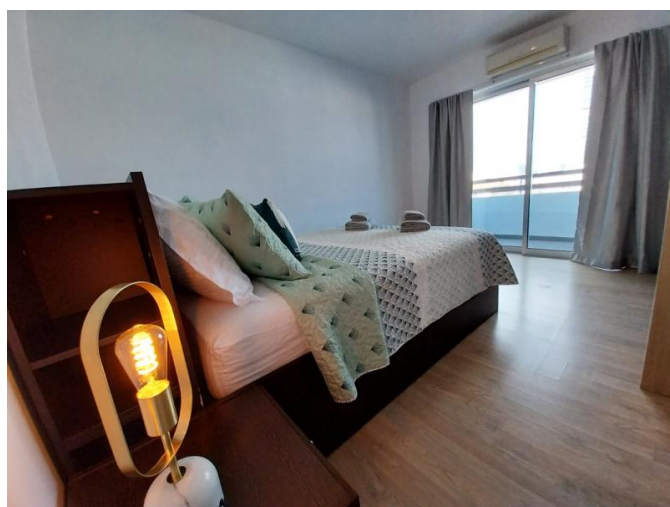

1 BEDROOM APARTMENT IN POTAMOS GERMASOGEIA

€ 1 500 /month

Property Code:	6415	Type:	Long-term rent - Apartment
Location:	Limassol - POTAMOS GERMASOGIA	Internal Area:	50 m ²
Bedrooms:	1	Bathrooms:	1
Renovation:	Modern		

Property features:

Common Pool	Air Condition	Telephone Line	Furnished
Solar panels for hot water	Double Glazing	Washing machine	Refrigerator
Balcony			

Description:

A beautiful 1-bedroom apartment is located in Potamos Germasogeia area, just across the road from the beach and close to all amenities: shops, supermarkets, banks, and restaurants. 1 Bedroom/ 1 Bathroom/ Open-plan kitchen/ Spacious living/dining area/ Fully furnished & equipped/ Fully air-conditioned/ Covered parking/ Communal swimming pool/ Tennis court/ Covered area: 50 sq.m

**1 BEDROOM APARTMENT IN POTAMOS
GERMASOGEIA**

€ 1 500 /month

1 BEDROOM APARTMENT IN POTAMOS GERMASOGEIA

€ 1 500 /month

**1 BEDROOM APARTMENT IN POTAMOS
GERMASOGEIA**

€ 1 500 /month

1 BEDROOM APARTMENT IN POTAMOS GERMASOGEIA