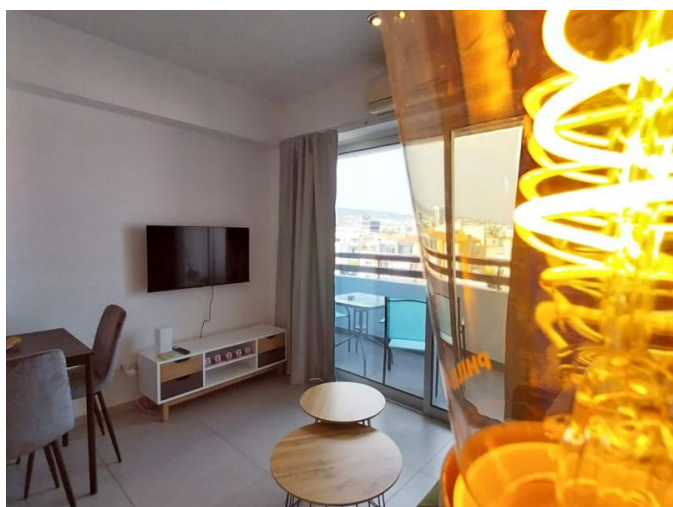

**1 BEDROOM APARTMENT IN POTAMOS
GERMASOGEIA**

€ 1 500 /month