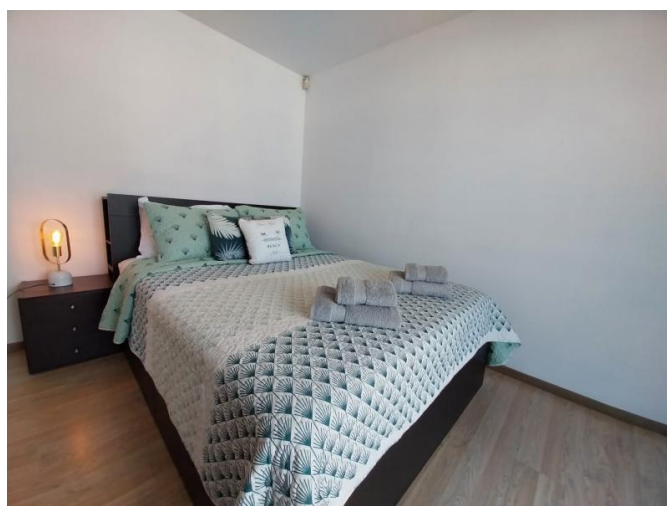

1 BEDROOM APARTMENT IN POTAMOS GERMASOGEIA

1 500 €/month

Property Code:	6415	Type:	Long-term rent - Apartment
Location:	Limassol - POTAMOS GERMASOGIA	Internal Area:	50 m ²
Bedrooms:	1	Bathrooms:	1
Renovation:	Modern		

Property features:

Common Pool	Air Condition	Telephone Line	Furnished
Solar panels for hot water	Double Glazing	Washing machine	Refrigerator
Balcony			

Description:

A beautiful 1-bedroom apartment is located in Potamos Germasogeia area, just across the road from the beach and close to all amenities: shops, supermarkets, banks, and restaurants. 1 Bedroom/ 1 Bathroom/ Open-plan kitchen/ Spacious living/dining area/ Fully furnished & equipped/ Fully air-conditioned/ Covered parking/ Communal swimming pool/ Tennis court/ Covered area: 50 sq.m

**1 BEDROOM APARTMENT IN POTAMOS
GERMASOGEIA**

1 500 €/month

1 BEDROOM APARTMENT IN POTAMOS GERMASOGEIA

1 500 €/month

1 BEDROOM APARTMENT IN POTAMOS GERMASOGEIA

1 500 €/month

1 BEDROOM APARTMENT IN POTAMOS GERMASOGEIA