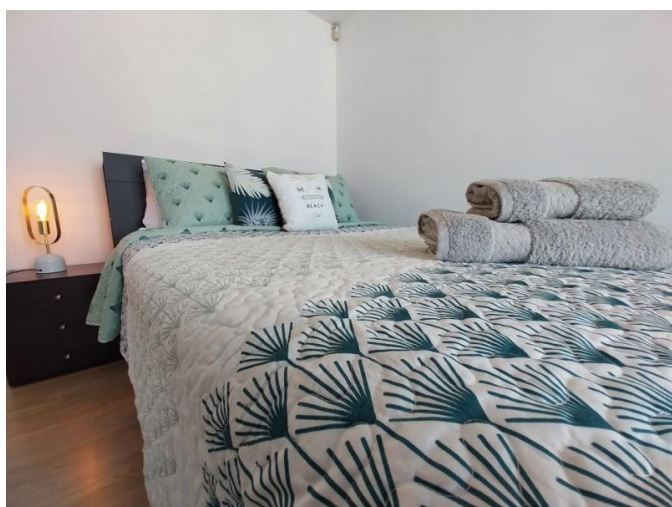

1 BEDROOM APARTMENT IN POTAMOS GERMASOGEIA

1 500 €/month

Property Code:	6415	Type:	Long-term rent - Apartment
Location:	Limassol - POTAMOS GERMASOGIA	Internal Area:	50 m ²
Bedrooms:	1	Bathrooms:	1
Renovation:	Modern		

Property features:

Common Pool	Air Condition	Telephone Line	Furnished
Solar panels for hot water	Double Glazing	Washing machine	Refrigerator
Balcony			

Description:

A beautiful 1-bedroom apartment is located in Potamos Germasogeia area, just across the road from the beach and close to all amenities: shops, supermarkets, banks, and restaurants. 1 Bedroom/ 1 Bathroom/ Open-plan kitchen/ Spacious living/dining area/ Fully furnished & equipped/ Fully air-conditioned/ Covered parking/ Communal swimming pool/ Tennis court/ Covered area: 50 sq.m

**1 BEDROOM APARTMENT IN POTAMOS
GERMASOGEIA**

1 500 €/month

1 BEDROOM APARTMENT IN POTAMOS GERMASOGEIA

1 500 €/month

1 BEDROOM APARTMENT IN POTAMOS GERMASOGEIA

1 500 €/month

1 BEDROOM APARTMENT IN POTAMOS GERMASOGEIA