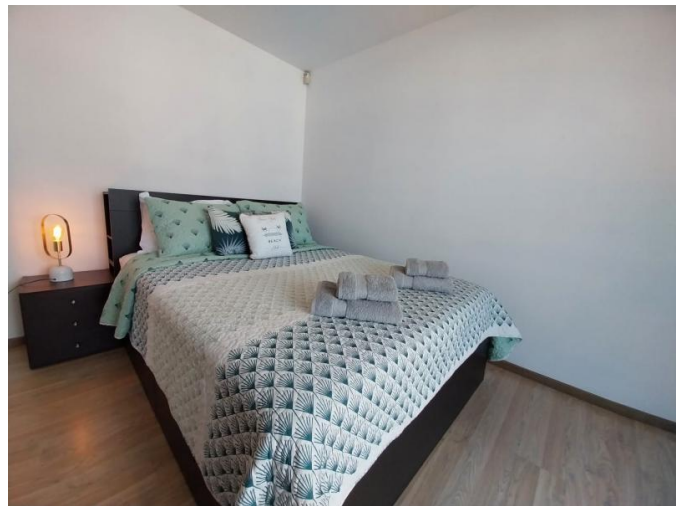

1 BEDROOM APARTMENT IN POTAMOS GERMASOGEIA

€ 1 500 /month

Property Code:	6415	Type:	Long-term rent - Apartment
Location:	Limassol - POTAMOS GERMASOGIA	Internal Area:	50 m ²
Bedrooms:	1	Bathrooms:	1
Renovation:	Modern		

Property features:

Common Pool	Air Condition	Telephone Line	Furnished
Solar panels for hot water	Double Glazing	Washing machine	Refrigerator
Balcony			

Description:

A beautiful 1-bedroom apartment is located in Potamos Germasogeia area, just across the road from the beach and close to all amenities: shops, supermarkets, banks, and restaurants. 1 Bedroom/ 1 Bathroom/ Open-plan kitchen/ Spacious living/dining area/ Fully furnished & equipped/ Fully air-conditioned/ Covered parking/ Communal swimming pool/ Tennis court/ Covered area: 50 sq.m

**1 BEDROOM APARTMENT IN POTAMOS
GERMASOGEIA**

€ 1 500 /month

1 BEDROOM APARTMENT IN POTAMOS GERMASOGEIA

€ 1 500 /month

**1 BEDROOM APARTMENT IN POTAMOS
GERMASOGEIA**

€ 1 500 /month

1 BEDROOM APARTMENT IN POTAMOS GERMASOGEIA