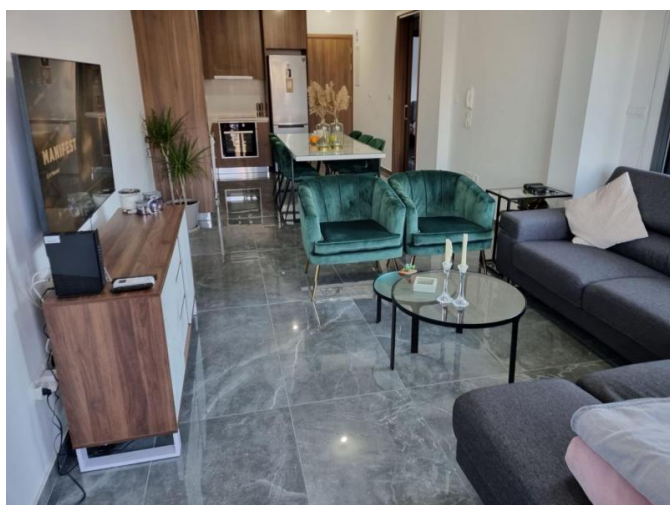

2-BEDROOM APARTMENT IN KATO POLEMIDIA

€ 1 600 /month

06.06.2026