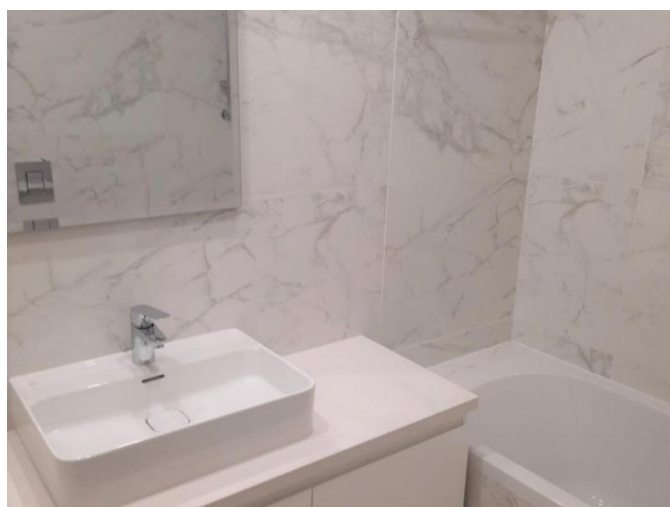

**2-BEDROOM APARTMENT WITH BRAND
NEW FURNITURE**

€ 2 200 /month
~~€ 2 500 /month~~