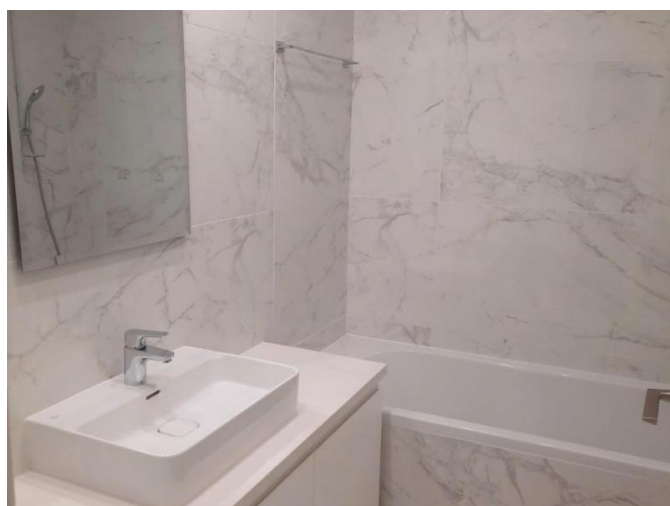

**2-BEDROOM APARTMENT WITH BRAND
NEW FURNITURE**

€ 2 200 /month
~~€ 2 500 /month~~