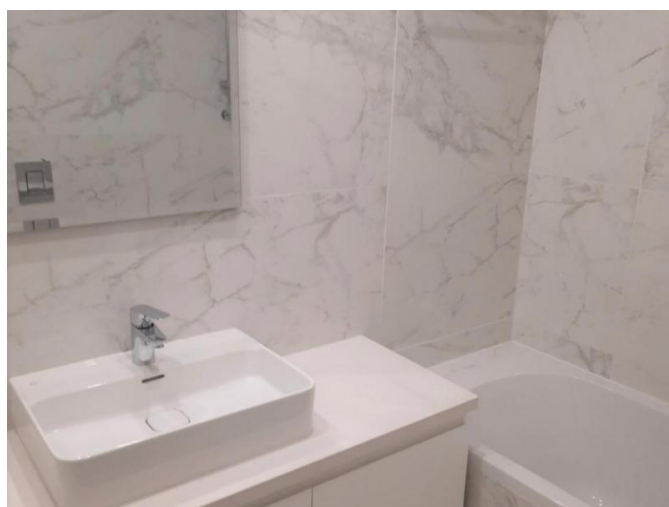

**2-BEDROOM APARTMENT WITH BRAND
NEW FURNITURE**

€ 2 200 /month
~~€ 2 500 /month~~