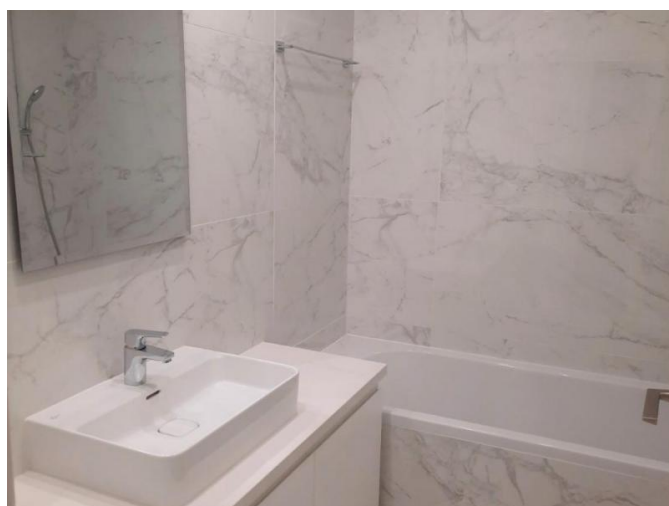

**2-BEDROOM APARTMENT WITH BRAND
NEW FURNITURE**

€ 2 200 /month
~~€ 2 500 /month~~