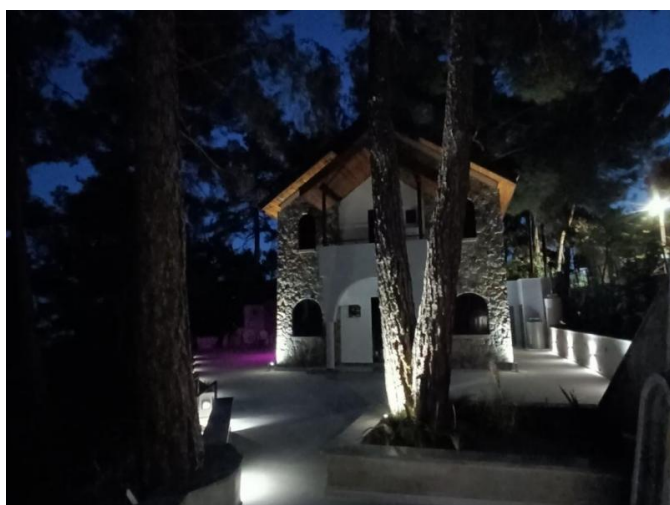

**TRADITIONAL COUNTRY HOUSE IN
PLATRES**

€ 1 700 /month