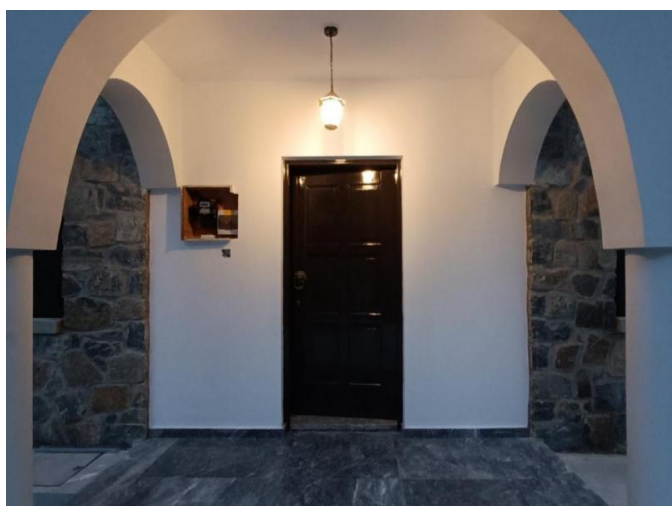

TRADITIONAL COUNTRY HOUSE IN PLATRES

€ 1 700 /month