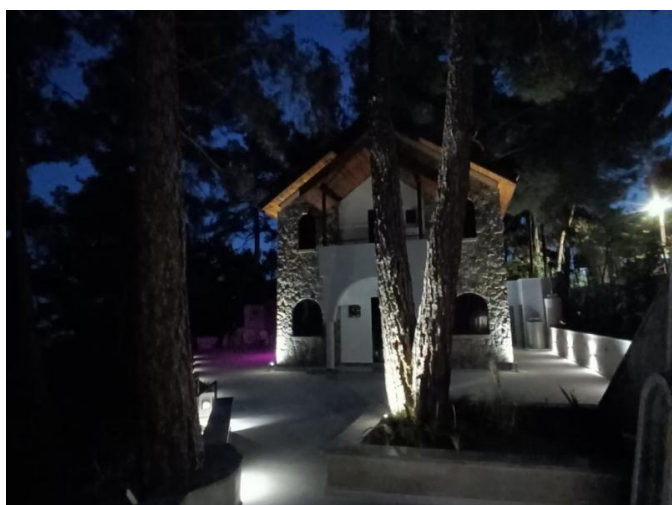

**TRADITIONAL COUNTRY HOUSE IN
PLATRES**

€ 1 700 /month