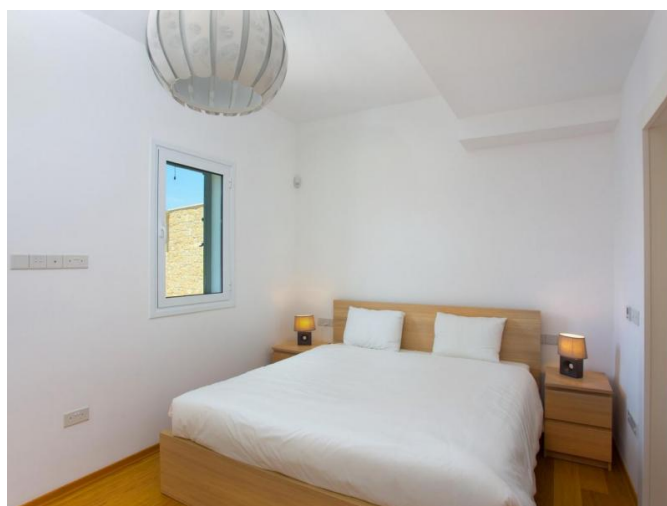

EXQUISITE 2-BEDROOM SEAFRONT VILLA WITH PRIVATE BERTH AND BEACH ACCESS IN LIMASSOL MARINA

€ 6 500 /month

Property Code:	6735	Type:	Long-term rent - House/Villa
Location:	Limassol - CITY CENTER	Internal Area:	117 m ²
Plot Area:	116 m ²	Bedrooms:	2
Bathrooms:	2	Renovation:	Modern
Number of floors:	2	Heating:	Underfloor heating
Distance to the sea:	0 m	Distance to airport:	65 km
Uncovered verandas, m²:	14	Covered verandas, m²:	17

Description:

Experience the height of luxury living with this stunning 2-bedroom villa available for rent in the renowned Limassol Marina. Situated within the exclusive development, this beautifully furnished property boasts breathtaking, unobstructed views of the Mediterranean Sea and the marina, offering a serene and elegant coastal lifestyle.

24.06.2026

**EXQUISITE 2-BEDROOM SEAFRONT VILLA
WITH PRIVATE BERTH AND BEACH ACCESS
IN LIMASSOL MARINA**

€ 6 500 /month

Don't miss the opportunity to live in this extraordinary villa, where every day feels like a holiday. Contact us today to schedule a viewing and make this exclusive property your next home.

24.06.2026

**EXQUISITE 2-BEDROOM SEAFRONT VILLA
WITH PRIVATE BERTH AND BEACH ACCESS
IN LIMASSOL MARINA**

€ 6 500 /month

**EXQUISITE 2-BEDROOM SEAFRONT VILLA
WITH PRIVATE BERTH AND BEACH ACCESS
IN LIMASSOL MARINA**