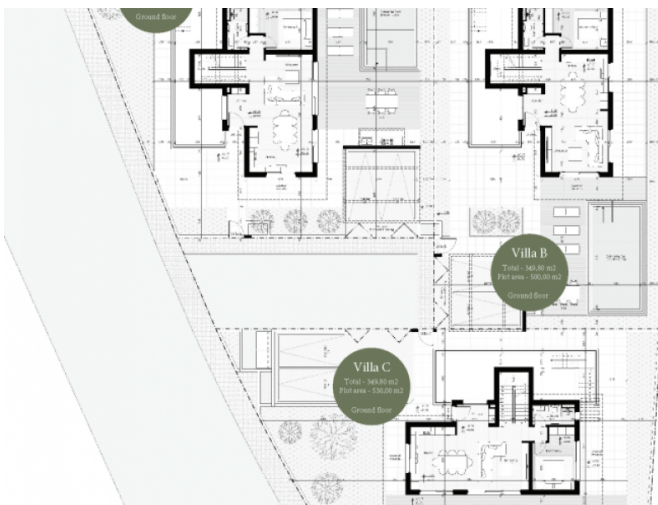

Property Code:	6764	Type:	Sale - House/Villa
Location:	Limassol - MOUTAGIAKA	Internal Area:	176 m ²
Bedrooms:	5	Bathrooms:	4+
Renovation:	Modern	VAT:	+VAT

Property features:

Telephone Line	Store Room	Solar panels for hot water	Double Glazing
Parking	Balcony		

Description:

The project is split into different zones. There are 28 exquisite apartments, each with one, two, or three bedrooms, within separate modern blocks. For residents who prefer detached houses, it additionally offers 7 luxurious villas with additional amenities to upraise the level of your living. More than half of the plot area is allocated for landscaping of the territory - with walking zones, recreation, picnics, sports and entertainment, playgrounds.

Our experience in differentiated projects allowed the ergonomic layout to provide the maximum efficient use of spaces: thoughtful segmentation to private and guest zones, spacious kitchens and living rooms, planned storage spaces, master bedrooms with en-suite bathrooms, guest bathrooms all under high ceilings and protected by our uniquely designed tall doors.

Key Features

- High ceilings: 2.95 m (Villas: 3.00 m)
- Built-in kitchen furniture
- White laminated doors, 2.60 m height
- Provision split air conditioning system (Villas: VRV)
- Provision for underfloor heating in all areas (Villas: Installed)
- Photovoltaic system
- Class A energy efficiency
- Video door entry system
- Swimming pool with sun loungers
- Barbeque area with grill
- Modern kids playground
- Garden with green areas