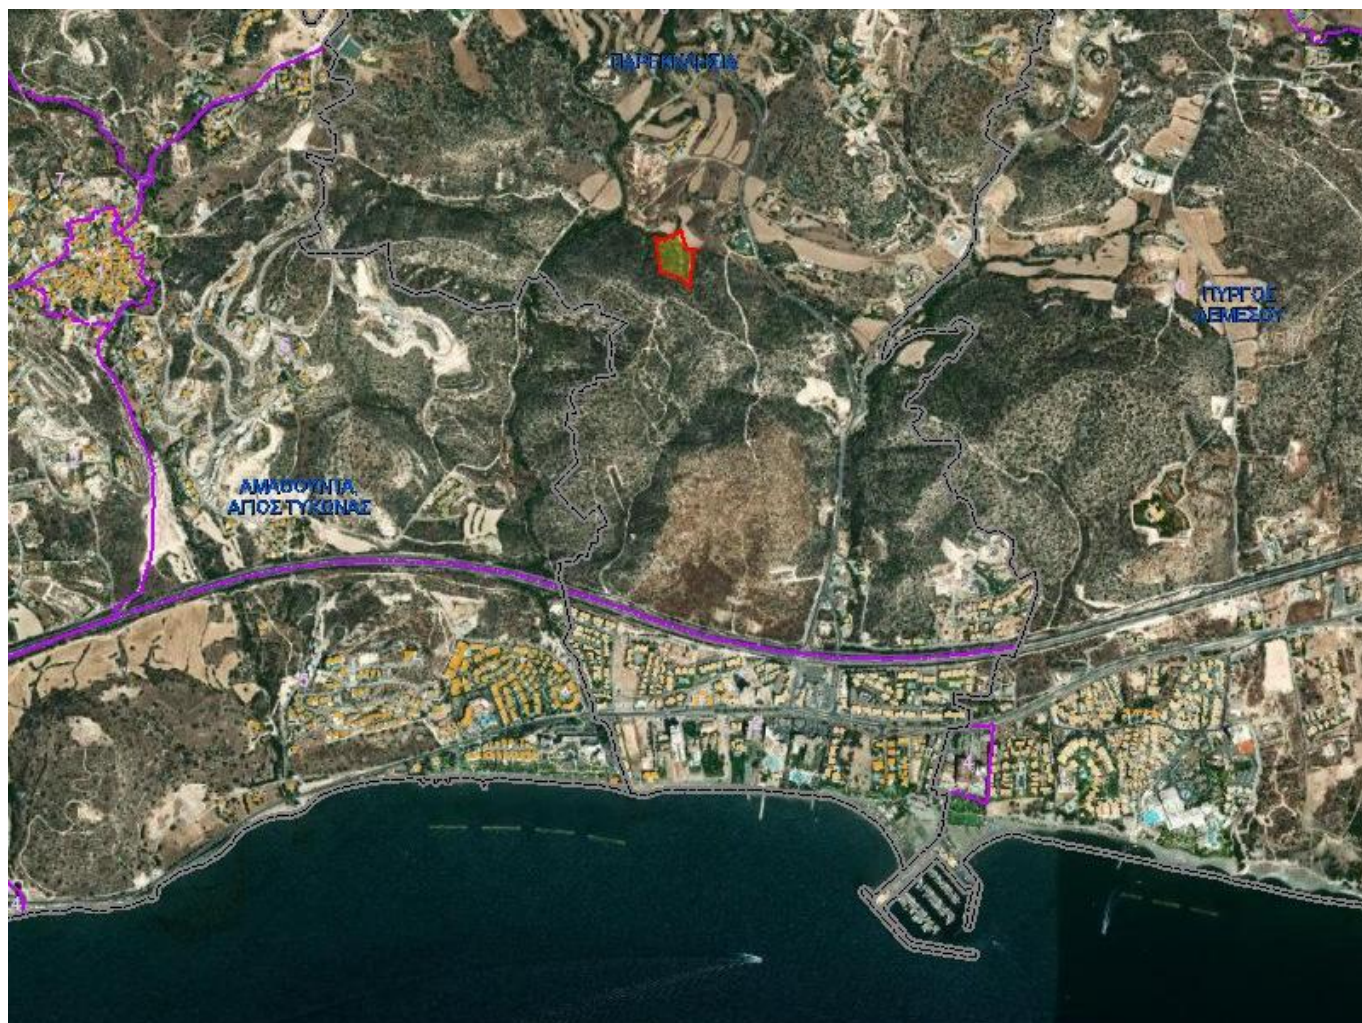

10,368 SQM LAND IN PAREKKLISIA

€ 195 000

~~€ 220 000~~

Property Code:	6864	Type:	Sale - Land
Location:	Limassol - PAREKKLISIA	Plot Area:	10368 m ²
Distance to the sea:	4 km	VAT:	NO VAT

Property features:

Title Deeds

Description:

Land of 10,368 m² in Parekklesia. The zone Γ3, the building density is 10% and high of 8.3 meters.

Γ3	92%	0.10	12	8.3
H6	8%	0.20	22	8.3

10,368 SQM LAND IN PAREKKLISIA

€ 195 000

~~€ 220 000~~