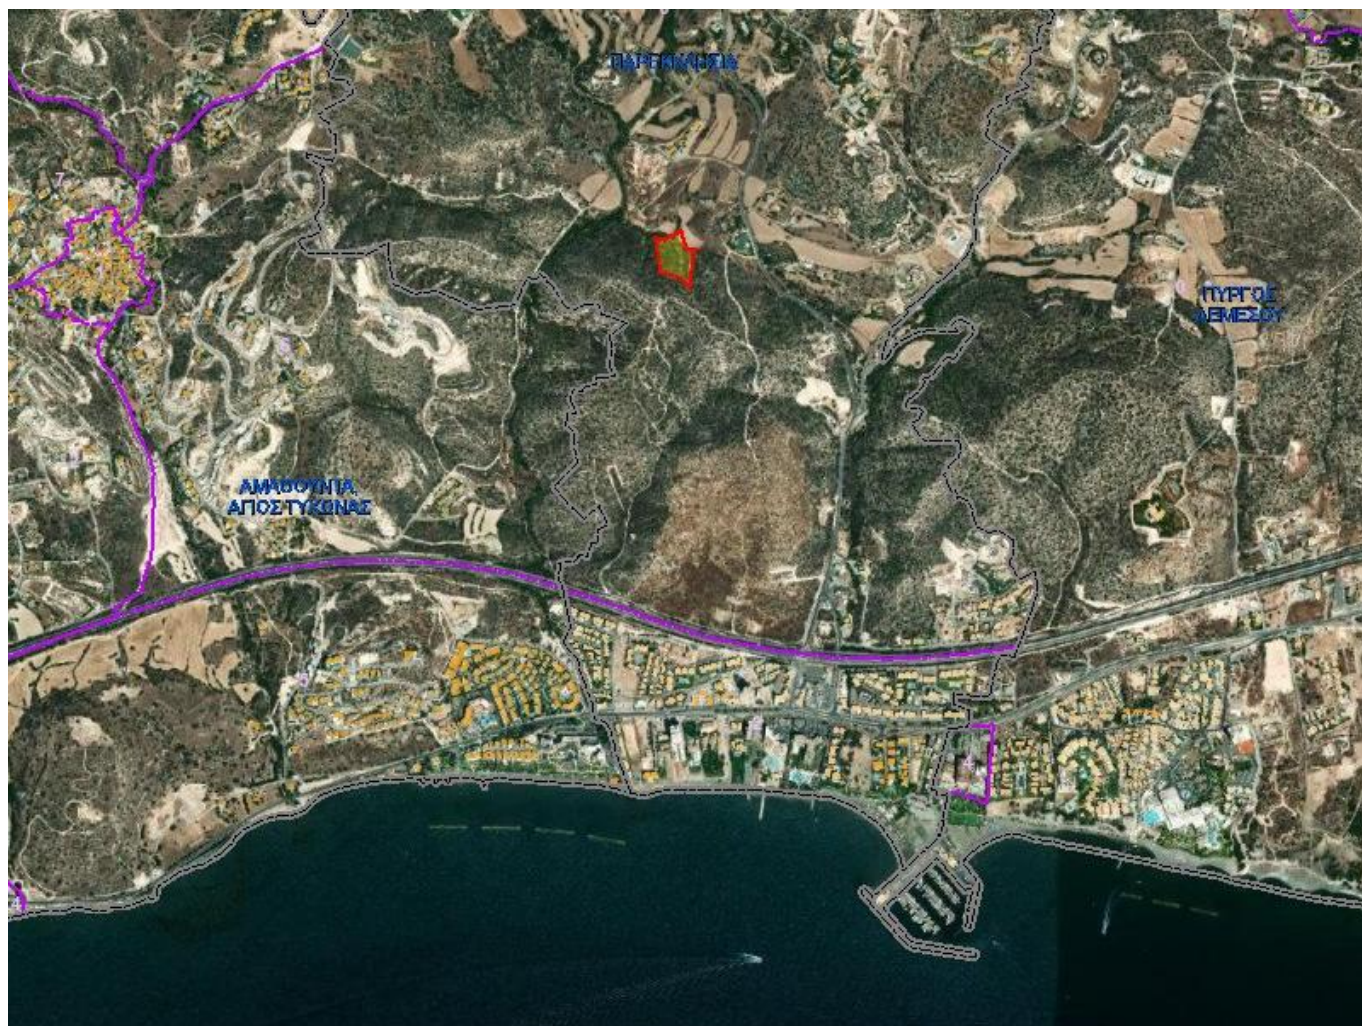

# 10,368 SQM LAND IN PAREKKLISIA

€ 195 000

~~€ 220 000~~

<b>Property Code:</b>	6864	<b>Type:</b>	Sale - Land
<b>Location:</b>	Limassol - PAREKKLISIA	<b>Plot Area:</b>	10368 m <sup>2</sup>
<b>Distance to the sea:</b>	4 km	<b>VAT:</b>	NO VAT

## Description:

Land of 10,368 m<sup>2</sup> in Parekklesia. The zone Γ3, the building density is 10% and high of 8.3 meters.

Γ3	92%	0.10	12	8.3
H6	8%	0.20	22	8.3

10,368 SQM LAND IN PAREKKLISIA

€ 195 000

~~€ 220 000~~