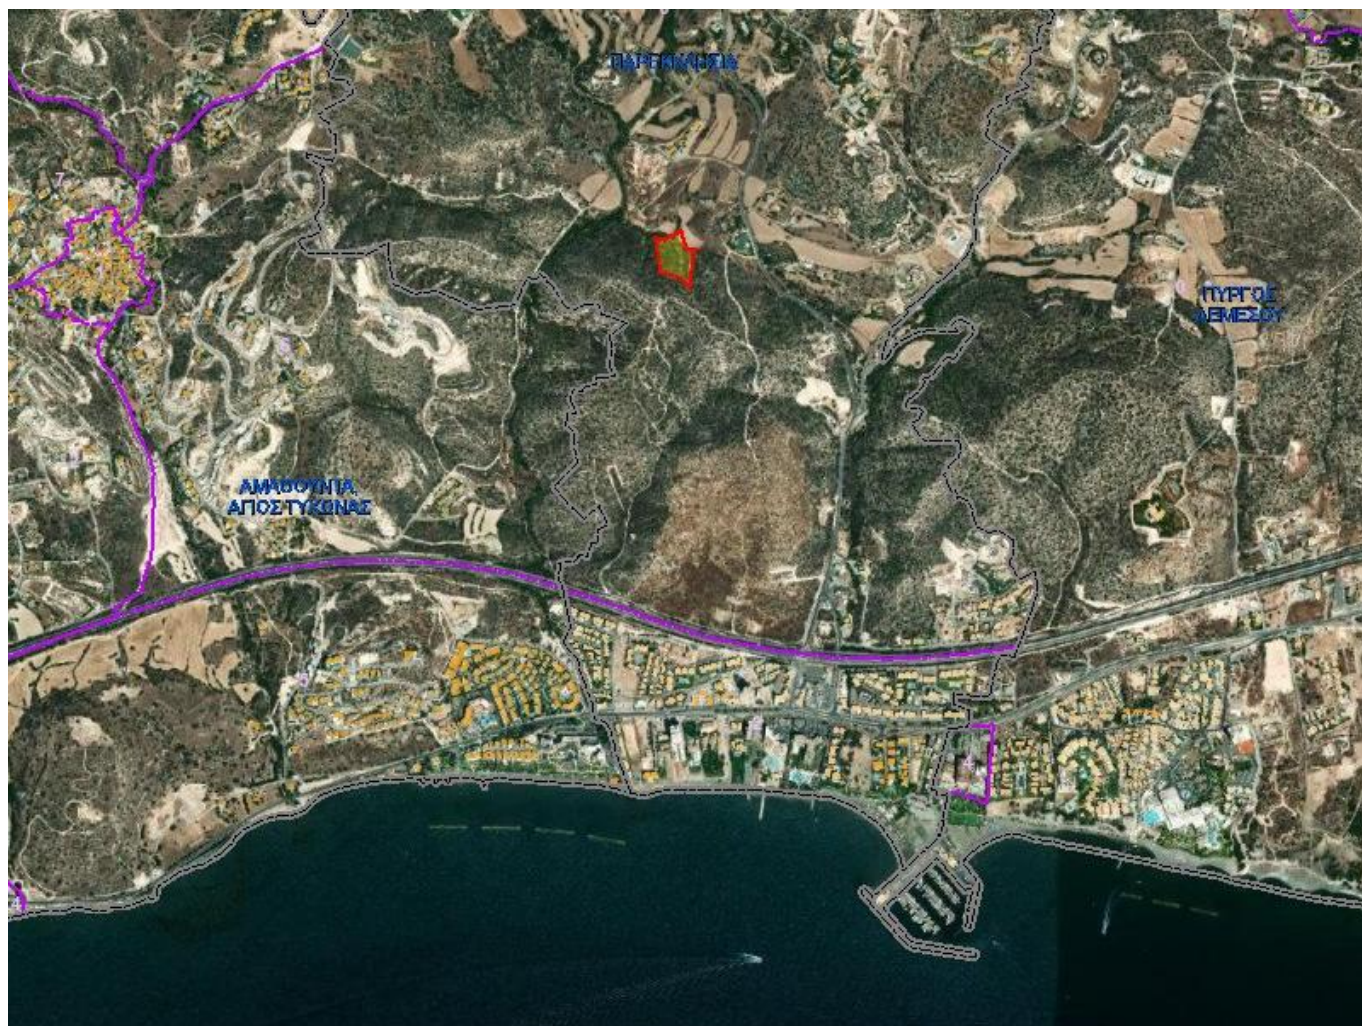

10,368 SQM LAND IN PAREKKLISIA

€ 195 000

~~€ 220 000~~

Property Code:	6864	Type:	Sale - Land
Location:	Limassol - PAREKKLISIA	Plot Area:	10368 m²
Distance to the sea:	4 km	VAT:	NO VAT

Property features:

Title Deeds

Description:

Land of 10,368 m² in Parekklesia. The zone Γ3, the building density is 10% and high of 8.3 meters.

Γ3	92%	0.10	12	8.3
H6	8%	0.20	22	8.3