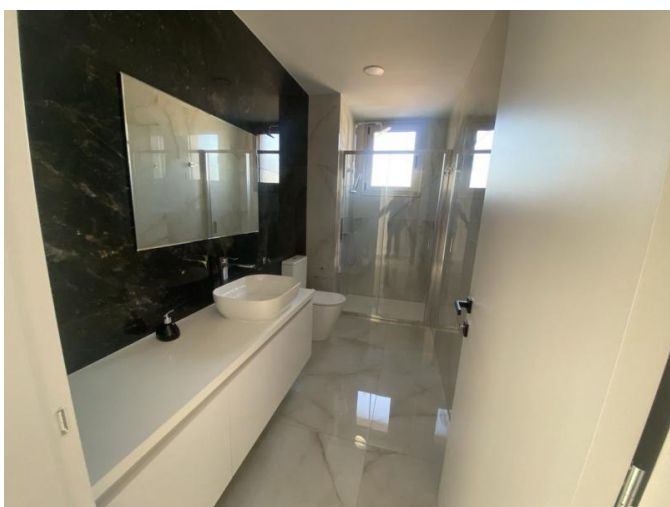

2-BEDROOM APARTMENT IN A NEW LOW-RISE BUILDING

€ 2 000 /month