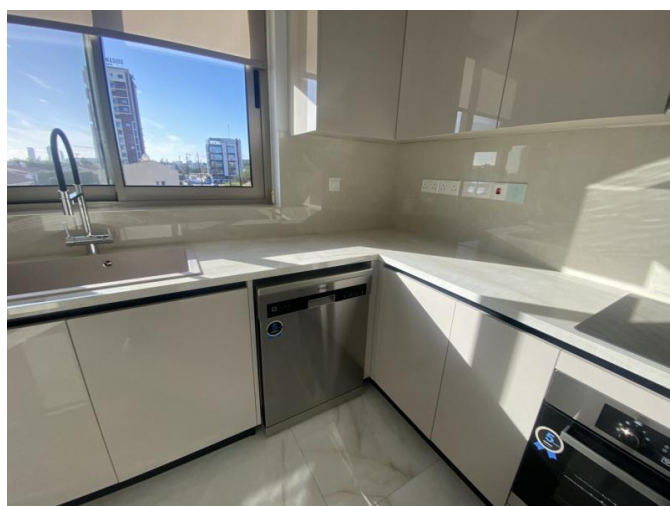

2-BEDROOM APARTMENT IN A NEW LOW-RISE BUILDING

€ 2 000 /month