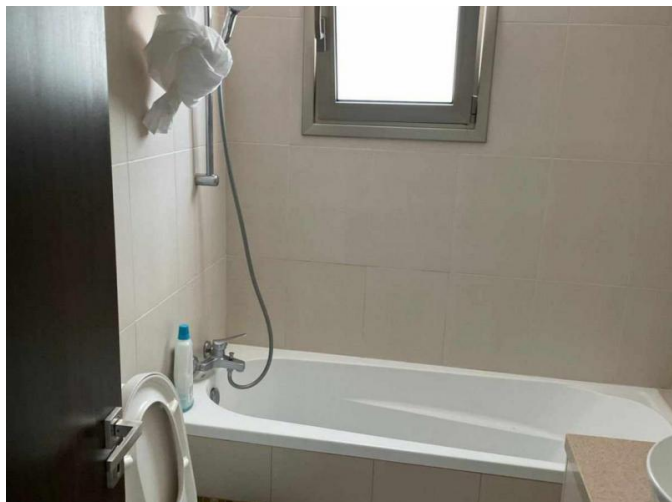

**1-BEDROOM APARTMENT FULLY
FURNISHED**

€ 1 000 /month

30.06.2026