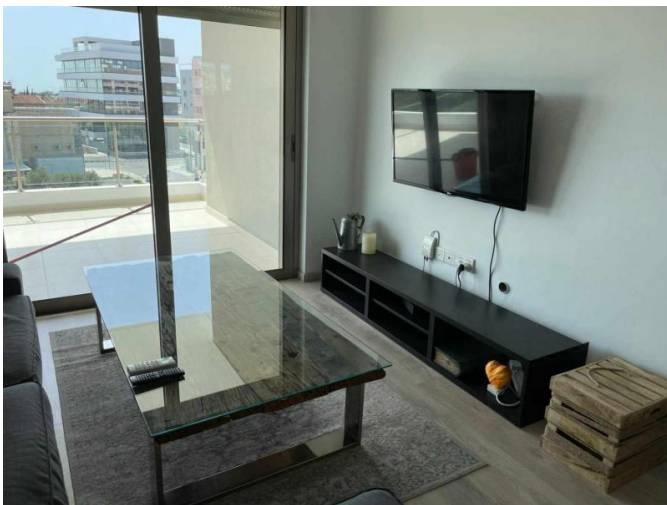

**1-BEDROOM APARTMENT FULLY
FURNISHED**

€ 1 000 /month