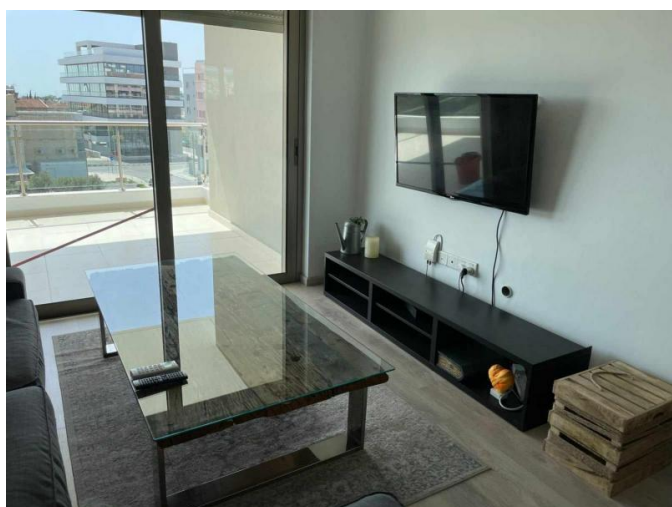

**1-BEDROOM APARTMENT FULLY
FURNISHED**

1 000 €/month