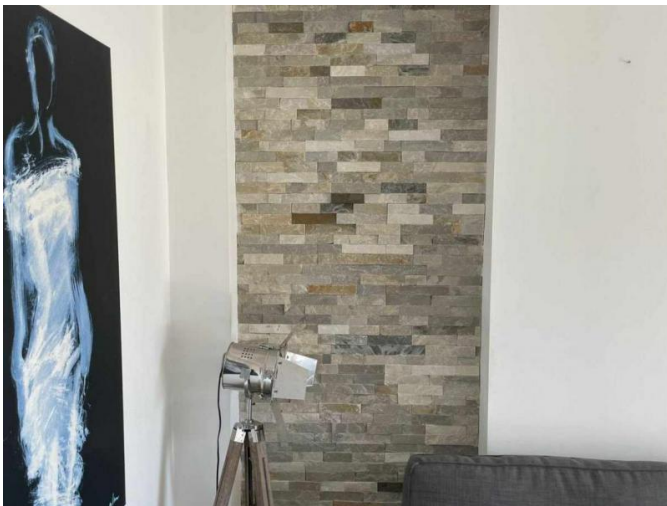

**1-BEDROOM APARTMENT FULLY
FURNISHED**

€ 1 000 /month