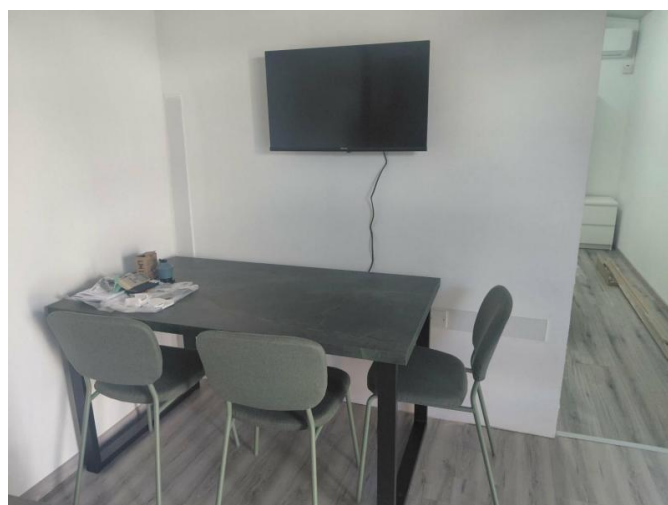

**1-BEDROOM APARTMENT IN KATO
POLEMIDIA**

€ 700 /month