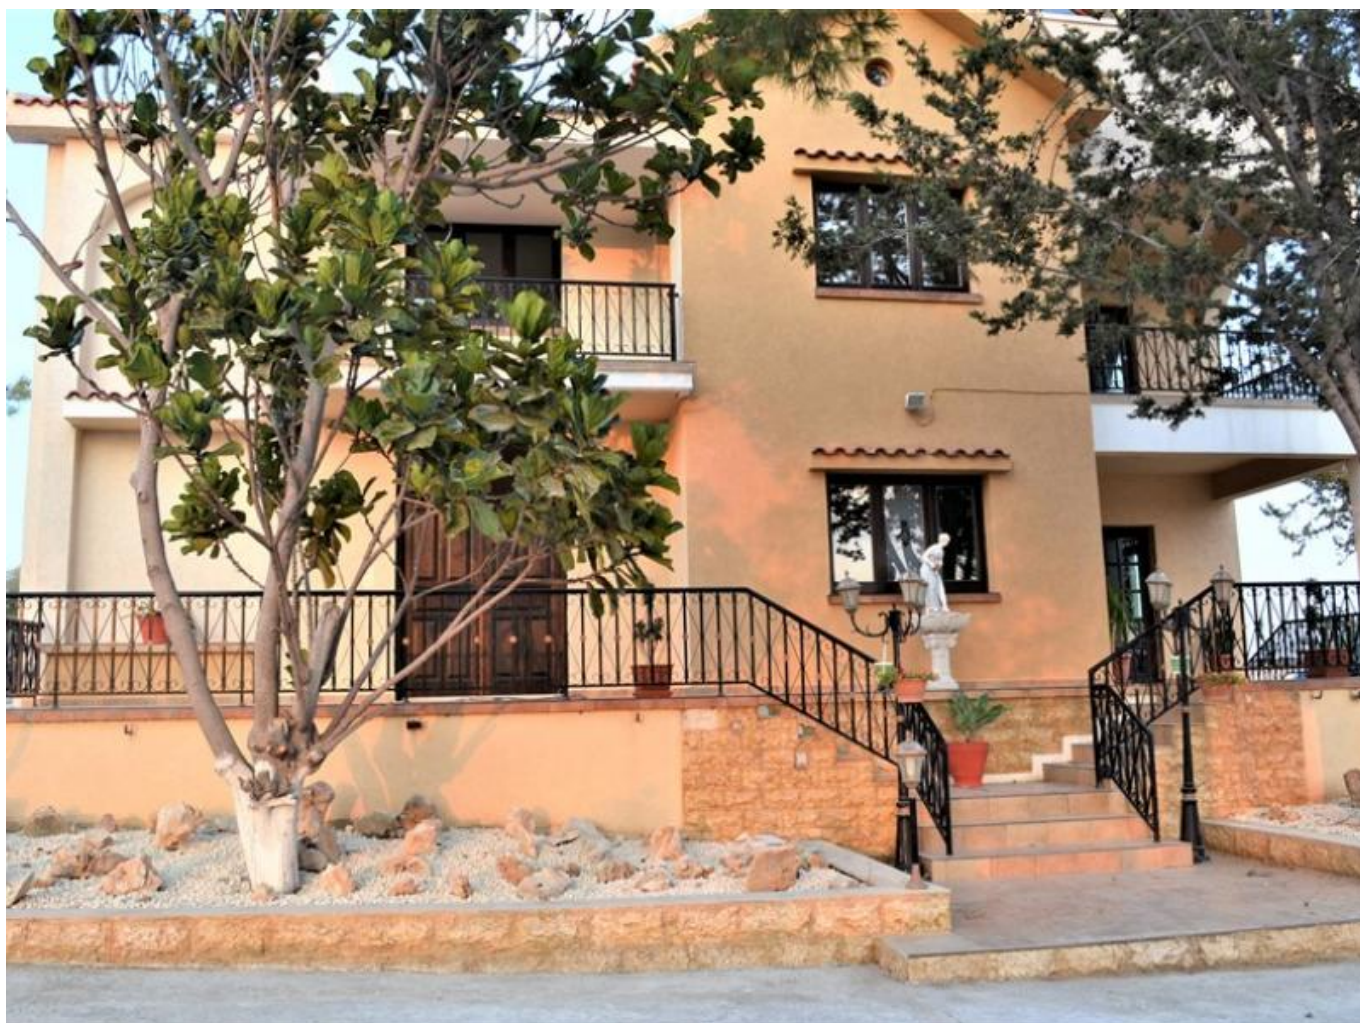

# SUPERB PRIVATE 5 BEDROOM VILLA WITH STUNNING VALLEY VIEWS IN PYRGOS VILLAGE LIMASSOL

€ 1 300 /month

<b>Property Code:</b>	1082	<b>Type:</b>	Long-term rent - House/Villa
<b>Location:</b>	Limassol - PYRGOS	<b>Internal Area:</b>	350 m <sup>2</sup>
<b>Plot Area:</b>	1683 m <sup>2</sup>	<b>Bedrooms:</b>	4
<b>Bathrooms:</b>	3	<b>Number of floors:</b>	3
<b>Distance to the sea:</b>	5 km	<b>Distance to airport:</b>	55 km

## Description:

BEAUTIFUL PRIVATE 5 BEDROOM VILLA WITH STUNNING VALLEY VIEWS IN PYRGOS VILLAGE LIMASSOL. THE VILLA IS 350 S.M. SITUATED IN A PLOT OF 1.683 S.M. This superb property is designed to encompass the philosophy of its location, reflecting modern lifestyle. The utmost consideration has been invested in the configuration of the living spaces, offering residents the opportunity to create a home tailored to their personal needs and tastes. Materials and finishes have been carefully selected to create a warm contemporary home that provides a balance between cutting edge design and functional living.

The ground level has a spacious sitting/dining area, contemporary German kitchen and sensitive lighting comprise the general interior aesthetic. Patio doors from all sides open onto the outstanding gardens. Guest WC, laundry room. double glazed windows, a/c, fire place. On the upper level there are 3 bedrooms, master en suite, full main bathroom with jacuzzi. There is an attic with extra 2 large rooms. Fenced around for full privacy, landscaped gardens, panoramic unobstructed views.

**The rental price is 1300 Euro plus 1 deposit**

**SUPERB PRIVATE 5 BEDROOM VILLA WITH  
STUNNING VALLEY VIEWS IN PYRGOS  
VILLAGE LIMASSOL**

---

€ 1 300 /month

**SUPERB PRIVATE 5 BEDROOM VILLA WITH  
STUNNING VALLEY VIEWS IN PYRGOS  
VILLAGE LIMASSOL**