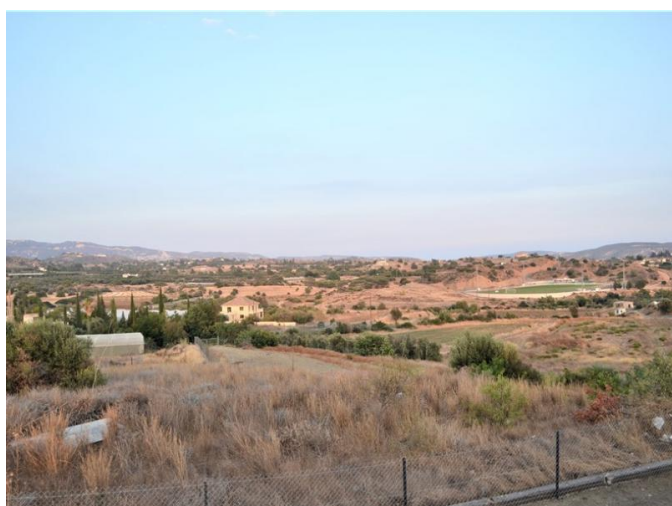

**SUPERB PRIVATE 5 BEDROOM VILLA WITH
STUNNING VALLEY VIEWS IN PYRGOS
VILLAGE LIMASSOL**

€ 1 300 /month