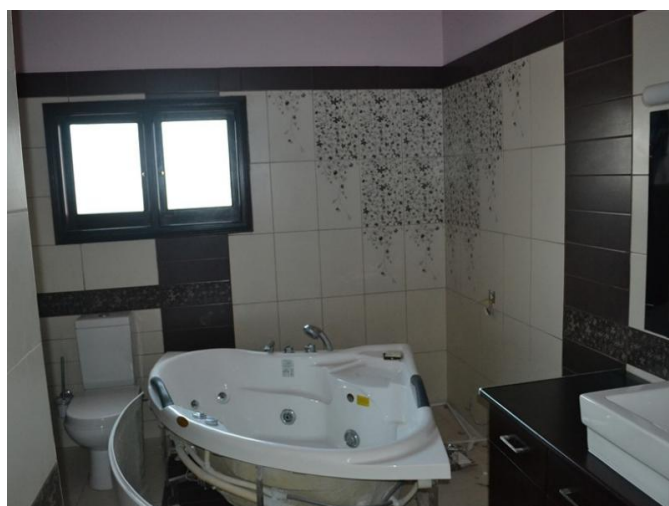

**SUPERB PRIVATE 5 BEDROOM VILLA WITH
STUNNING VALLEY VIEWS IN PYRGOS
VILLAGE LIMASSOL**

---

1 300 €/month