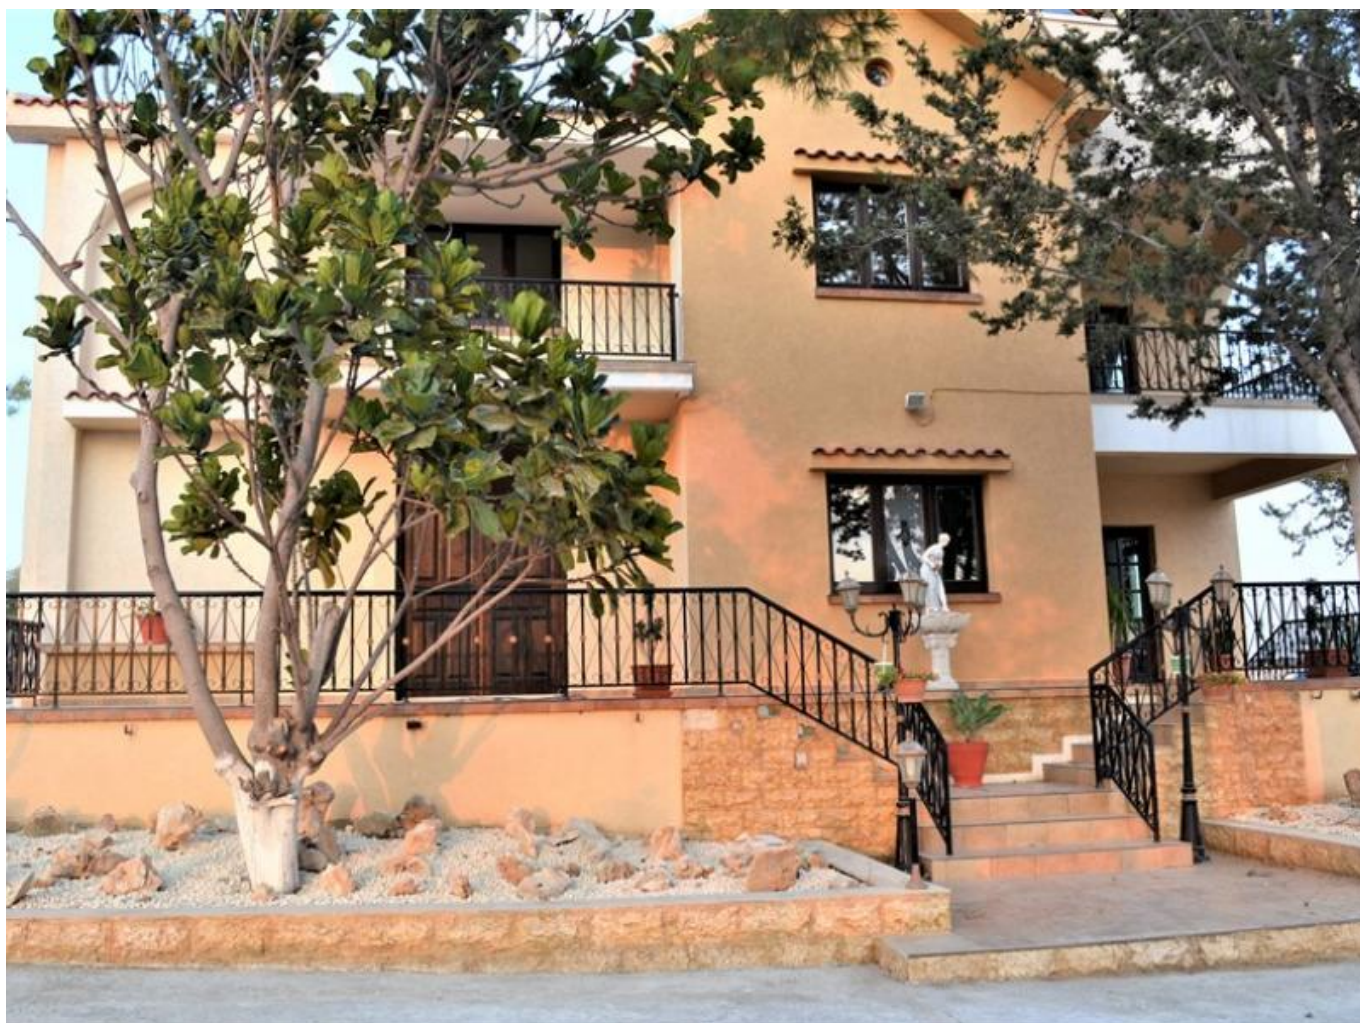

**SUPERB PRIVATE 5 BEDROOM VILLA WITH
STUNNING VALLEY VIEWS IN PYRGOS
VILLAGE LIMASSOL**

€ 1 300 /month