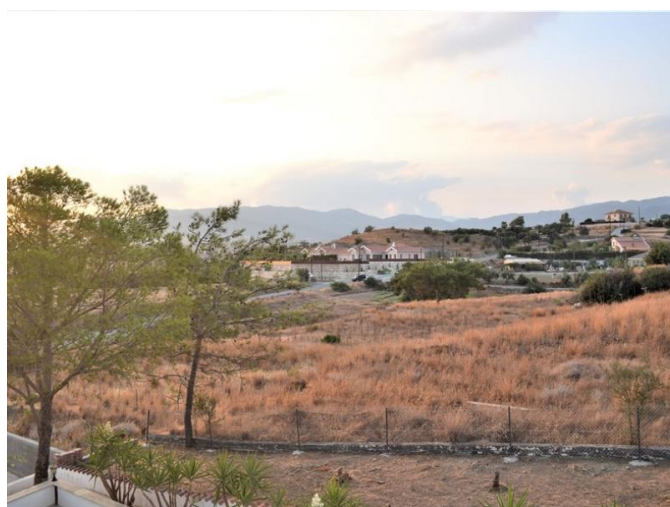

SUPERB PRIVATE 5 BEDROOM VILLA WITH STUNNING VALLEY VIEWS IN PYRGOS VILLAGE LIMASSOL

1 300 €/month

Property Code:	1082	Type:	Long-term rent - House/Villa
Location:	Limassol - PYRGOS	Internal Area:	350 m ²
Plot Area:	1683 m ²	Bedrooms:	4
Bathrooms:	3	Number of floors:	3
Distance to the sea:	5 km	Distance to airport:	55 km

Property features:

Unfurnished	Air Condition	Telephone Line	Store Room
Fireplace	Laundry room	Solar panels for hot water	Double Glazing
Garden	Maids Room	Oven	Cooker
Parking			

Description:

BEAUTIFUL PRIVATE 5 BEDROOM VILLA WITH STUNNING VALLEY VIEWS IN PYRGOS VILLAGE LIMASSOL. THE VILLA IS 350 S.M. SITUATED IN A PLOT OF 1.683 S.M. This superb property is designed to encompass the philosophy of its location, reflecting modern lifestyle. The utmost consideration has been invested in the configuration of the living spaces, offering residents the opportunity to create a home tailored to their personal needs and tastes. Materials and finishes have been carefully selected to create a warm contemporary home that provides a balance between cutting edge design and functional living.

The rental price is 1300 Euro plus 1 deposit

**SUPERB PRIVATE 5 BEDROOM VILLA WITH
STUNNING VALLEY VIEWS IN PYRGOS
VILLAGE LIMASSOL**

1 300 €/month

**SUPERB PRIVATE 5 BEDROOM VILLA WITH
STUNNING VALLEY VIEWS IN PYRGOS
VILLAGE LIMASSOL**

1 300 €/month

**SUPERB PRIVATE 5 BEDROOM VILLA WITH
STUNNING VALLEY VIEWS IN PYRGOS
VILLAGE LIMASSOL**

1 300 €/month

**SUPERB PRIVATE 5 BEDROOM VILLA WITH
STUNNING VALLEY VIEWS IN PYRGOS
VILLAGE LIMASSOL**