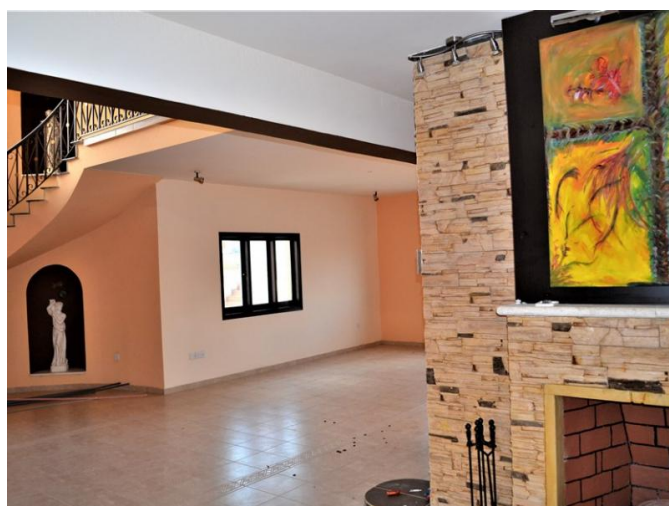

**SUPERB PRIVATE 5 BEDROOM VILLA WITH
STUNNING VALLEY VIEWS IN PYRGOS
VILLAGE LIMASSOL**

€ 1 300 /month