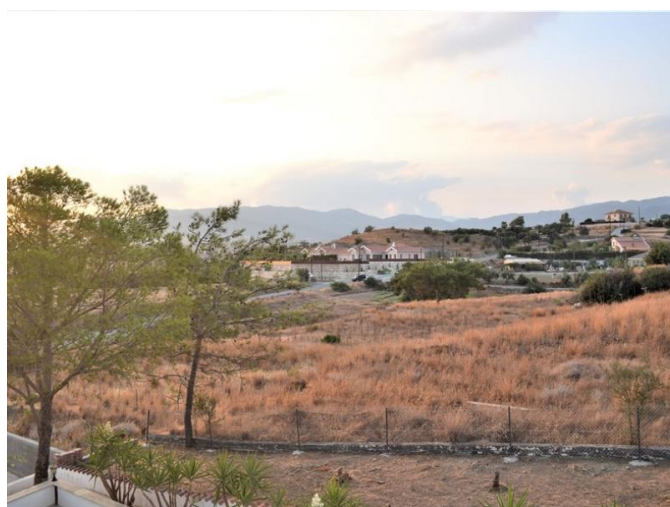

**SUPERB PRIVATE 5 BEDROOM VILLA WITH
STUNNING VALLEY VIEWS IN PYRGOS
VILLAGE LIMASSOL**

€ 1 300 /month