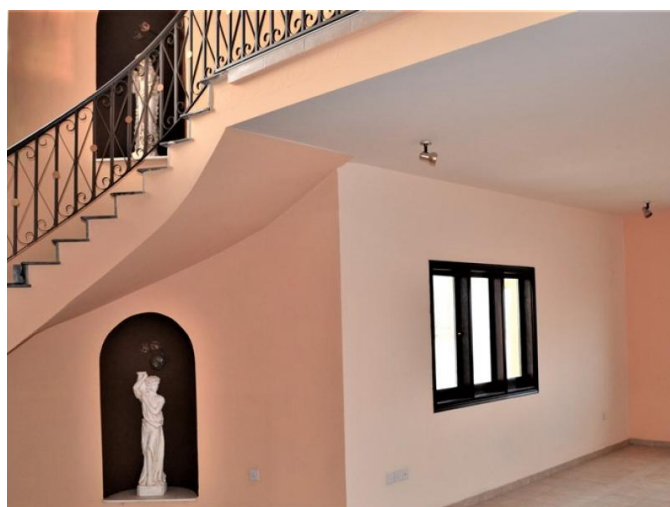

**SUPERB PRIVATE 5 BEDROOM VILLA WITH
STUNNING VALLEY VIEWS IN PYRGOS
VILLAGE LIMASSOL**

€ 1 300 /month