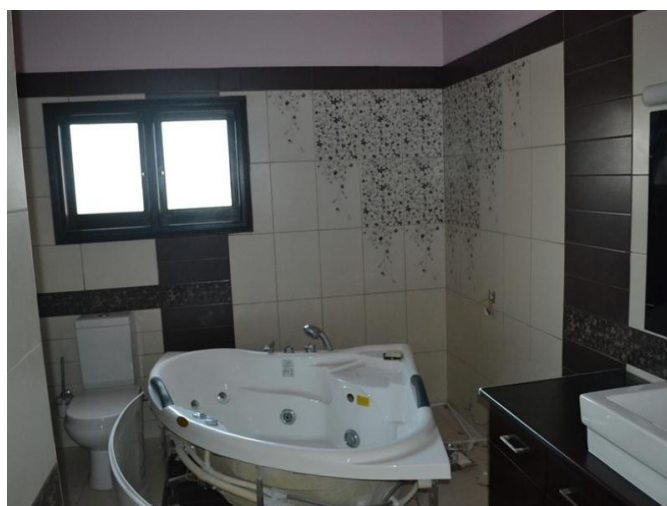

## Description:

BEAUTIFUL PRIVATE 5 BEDROOM VILLA WITH STUNNING VALLEY VIEWS IN PYRGOS VILLAGE LIMASSOL. THE VILLA IS 350 S.M. SITUATED IN A PLOT OF 1.683 S.M. This superb property is designed to encompass the philosophy of its location, reflecting modern lifestyle. The utmost consideration has been invested in the configuration of the living spaces, offering residents the opportunity to create a home tailored to their personal needs and tastes. Materials and finishes have been carefully selected to create a warm contemporary home that provides a balance between cutting edge design and functional living.

The ground level has a spacious sitting/dining area, contemporary German kitchen and sensitive lighting comprise the general interior aesthetic. Patio doors from all sides open onto the outstanding gardens. Guest WC, laundry room. double glazed windows, a/c, fire place. On the upper level there are 3 bedrooms, master en suite, full main bathroom with jacuzzi. There is an attic with extra 2 large rooms. Fenced around for full privacy, landscaped gardens, panoramic unobstructed views.

---

€ 1 300 /month

**SUPERB PRIVATE 5 BEDROOM VILLA WITH  
STUNNING VALLEY VIEWS IN PYRGOS  
VILLAGE LIMASSOL**

---

€ 1 300 /month

**SUPERB PRIVATE 5 BEDROOM VILLA WITH  
STUNNING VALLEY VIEWS IN PYRGOS  
VILLAGE LIMASSOL**