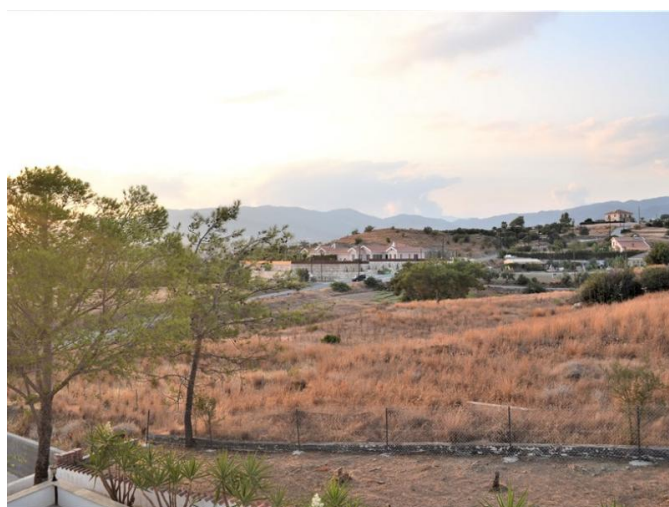

**SUPERB PRIVATE 5 BEDROOM VILLA WITH
STUNNING VALLEY VIEWS IN PYRGOS
VILLAGE LIMASSOL**

€ 1 300 /month