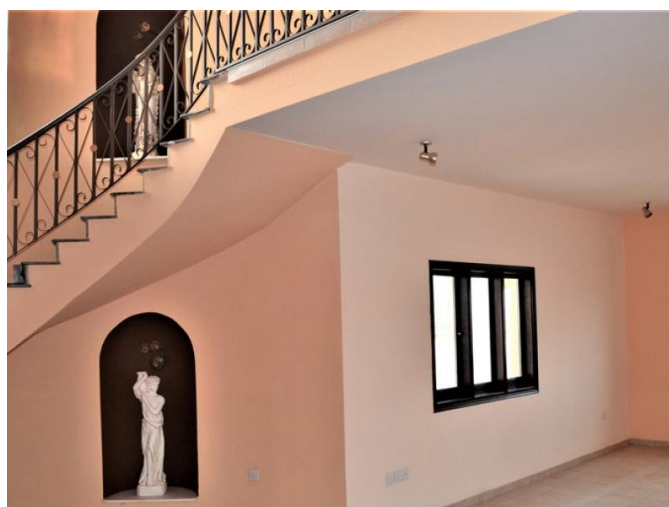

**SUPERB PRIVATE 5 BEDROOM VILLA WITH
STUNNING VALLEY VIEWS IN PYRGOS
VILLAGE LIMASSOL**

€ 1 300 /month