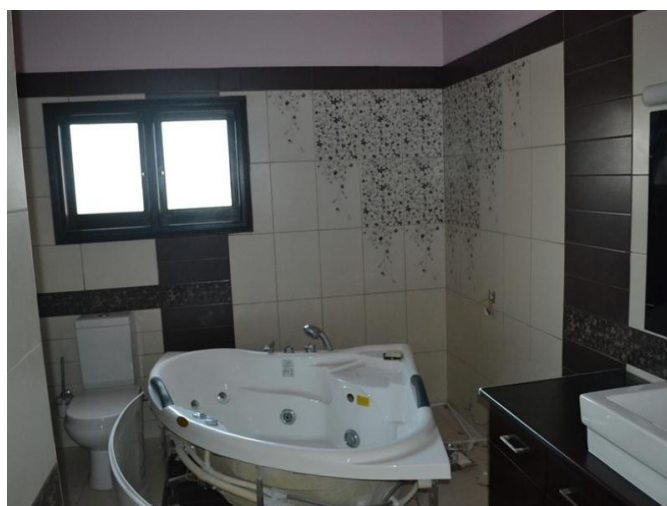

**SUPERB PRIVATE 5 BEDROOM VILLA WITH
STUNNING VALLEY VIEWS IN PYRGOS
VILLAGE LIMASSOL**

€ 1 300 /month