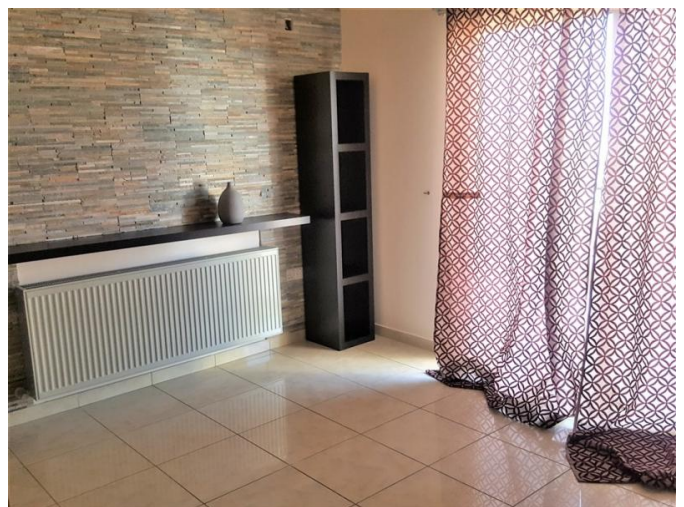

Property features:

Heating	Air Condition	Parking - Covered	Telephone Line
Alarm	Furnished	Store Room	Laundry room
Solar panels for hot water	Double Glazing	Garage	Maids Room
Oven	Washing machine	Dish washer	Microwave
Cooker	Extractor Fan	Refrigerator	Balcony

Description:

BEAUTIFUL 4 BEDROOM SEMI DETACHED HOUSE WITH STUNNING VIEWS IN PANTHEA LIMASSOL. This superb property is designed to encompass the philosophy of its location, reflecting of modern lifestyle. The utmost consideration has been invested in the configuration of the living spaces, offering residents the opportunity to create a home tailored to their personal needs and tastes. Materials and finishes have been carefully selected to create a warm contemporary home that provides a balance between cutting edge design and functional living.

The ground level has a spacious sitting/dining area, contemporary kitchen with all electrical appliances, extra laundry room, guest WC, double glazed windows, a/c, stairs to the covered garage. On the upper level, there are 3 comfortable bedrooms, 2 master en-suite, laminate in the bedrooms, full main bathroom with Jacuzzi. There is an attic with extra 2 large rooms, panoramic unobstructed views, garage with electrical gate for 2 cars, central heating (diesel) , alarm system

€ 1 500 /month

**BEAUTIFUL 4 BEDROOM SEMI DETACHED
HOUSE WITH STUNNING VIEWS IN
PANTHEA LIMASSOL.**

€ 1 500 /month

**BEAUTIFUL 4 BEDROOM SEMI DETACHED
HOUSE WITH STUNNING VIEWS IN
PANTHEA LIMASSOL.**

€ 1 500 /month