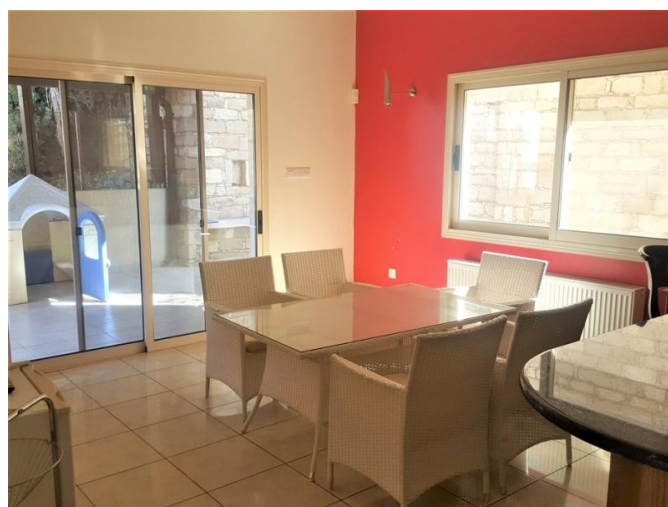

Property features:

Heating	Air Condition	Parking - Covered	Telephone Line
Alarm	Furnished	Store Room	Laundry room
Solar panels for hot water	Double Glazing	Garage	Maids Room
Oven	Washing machine	Dish washer	Microwave
Cooker	Extractor Fan	Refrigerator	Balcony

Description:

BEAUTIFUL 4 BEDROOM SEMI DETACHED HOUSE WITH STUNNING VIEWS IN PANTHEA LIMASSOL. This superb property is designed to encompass the philosophy of its location, reflecting of modern lifestyle. The utmost consideration has been invested in the configuration of the living spaces, offering residents the opportunity to create a home tailored to their personal needs and tastes. Materials and finishes have been carefully selected to create a warm contemporary home that provides a balance between cutting edge design and functional living.

The ground level has a spacious sitting/dining area, contemporary kitchen with all electrical appliances, extra laundry room, guest WC, double glazed windows, a/c, stairs to the covered garage. On the upper level, there are 3 comfortable bedrooms, 2 master en-suite, laminate in the bedrooms, full main bathroom with Jacuzzi. There is an attic with extra 2 large rooms, panoramic unobstructed views, garage with electrical gate for 2 cars, central heating (diesel) , alarm system

The rental price is 1500 Euro plus 2deposits are required.

**BEAUTIFUL 4 BEDROOM SEMI DETACHED
HOUSE WITH STUNNING VIEWS IN
PANTHEA LIMASSOL.**

€ 1 500 /month

**BEAUTIFUL 4 BEDROOM SEMI DETACHED
HOUSE WITH STUNNING VIEWS IN
PANTHEA LIMASSOL.**