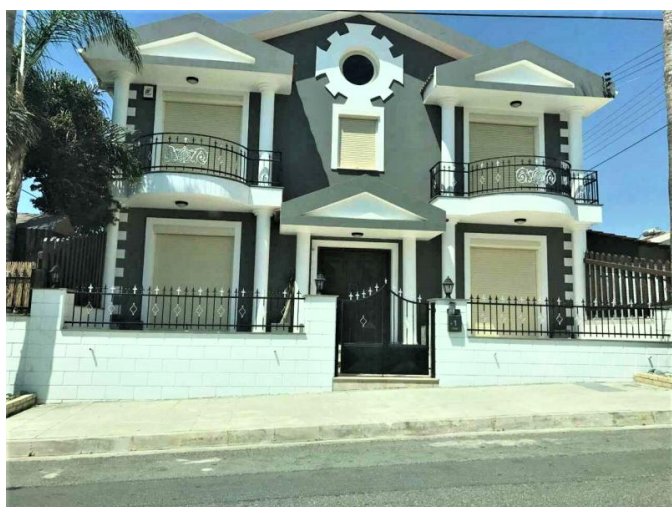

**BEAUTIFUL PRIVATE 5 BEDROOM VILLA IN
COLUMBIA AREA LIMASSOL. THE VILLA IS
APROX. 350 S...**

---

3 000 €/month