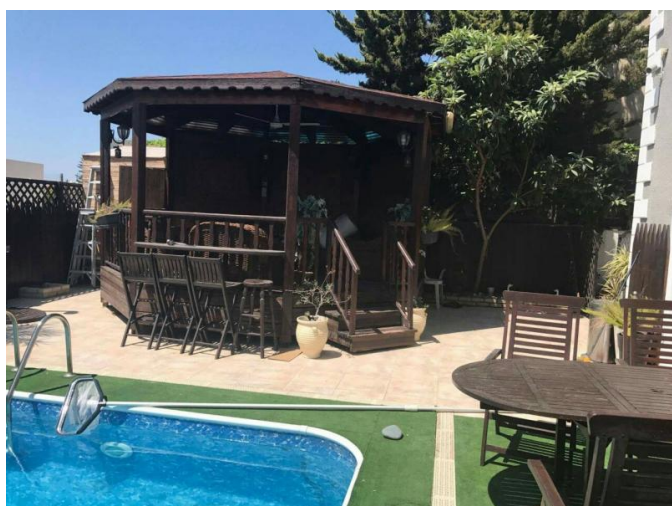

**BEAUTIFUL PRIVATE 5 BEDROOM VILLA IN
COLUMBIA AREA LIMASSOL. THE VILLA IS
APROX. 350 S...**

---

3 000 €/month