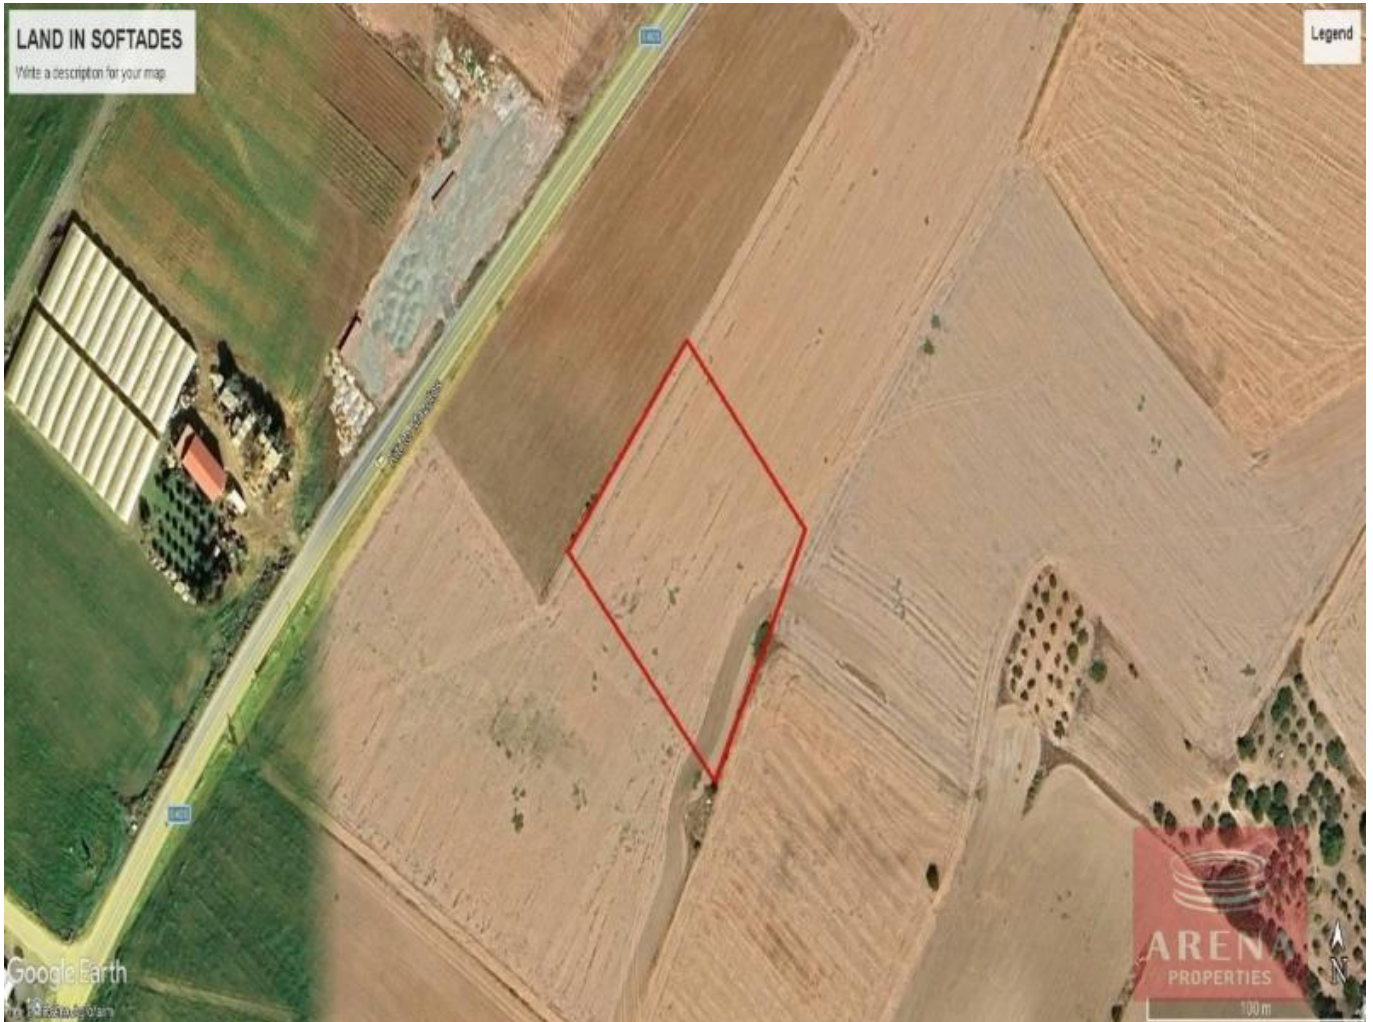

AGRICULTURE LAND IN SOFTEDES FOR SALE

100 500 €