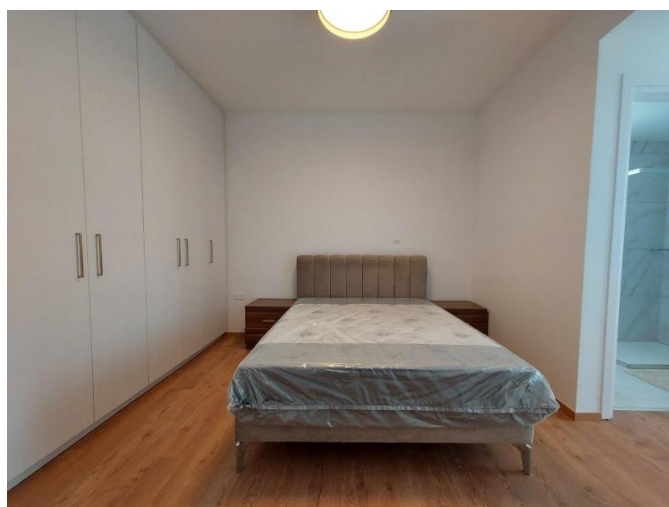

3 BEDROOM PENTHOUSE WITH PANORAMIC VIEWS

€ 5 300 /month

Property Code:	11424	Type:	Long-term rent - Apartment
Location:	Limassol - PANTHEA	Internal Area:	122 m ²
Bedrooms:	3	Bathrooms:	3
Renovation:	Modern	Floor:	4
Number of floors:	4	Energy class:	A
Year of construction:	2024	Distance to airport:	60 km
Uncovered verandas, m²:	82	Covered verandas, m²:	34

Description:

This luxury 3 bedrooms Penthouse is located in the prestigious Panthea area, on the hill from where it enjoys panoramic views of all the city of Limassol all the way down to the sea. Panthea hills are located in Limassol just above the highway, and more specifically above "Mesa Geitonia" roundabout from where you can access any location of Limassol in less than 5 to 10 minutes drive. The area is surrounded by all everyday amenities and is very near to all international schools like Foley's, Heritage, Iceland, Pascall.

Unobstructed view of the whole city of Limassol all the way down to the sea

Large communal swimming pool and Communal gym on the ground floor

Private storage room and Private covered parking

PRICE FOR RENT PER MONTH €5300 FURNISHED

27.05.2026

3 BEDROOM PENTHOUSE WITH PANORAMIC VIEWS

€ 5 300 /month

Viewings are highly recommended!

27.05.2026

3 BEDROOM PENTHOUSE WITH PANORAMIC VIEWS

€ 5 300 /month

3 BEDROOM PENTHOUSE WITH PANORAMIC VIEWS