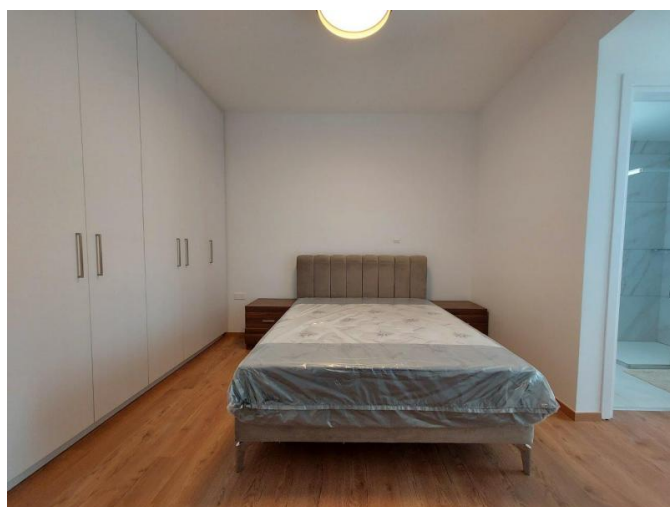

3 BEDROOM PENTHOUSE WITH PANORAMIC VIEWS

€ 5 300 /month

Property Code:	11424	Type:	Long-term rent - Apartment
Location:	Limassol - PANTHEA	Internal Area:	122 m ²
Bedrooms:	3	Bathrooms:	3
Renovation:	Modern	Floor:	4
Number of floors:	4	Energy class:	A
Year of construction:	2024	Distance to airport:	60 km
Uncovered verandas, m²:	82	Covered verandas, m²:	34

Description:

This luxury 3 bedrooms Penthouse is located in the prestigious Panthea area, on the hill from where it enjoys panoramic views of all the city of Limassol all the way down to the sea. Panthea hills are located in Limassol just above the highway, and more specifically above "Mesa Geitonia" roundabout from where you can access any location of Limassol in less than 5 to 10 minutes drive. The area is surrounded by all everyday amenities and is very near to all international schools like Foley's, Heritage, Iceland, Pascall.

Unobstructed view of the whole city of Limassol all the way down to the sea

Large communal swimming pool and Communal gym on the ground floor

Private storage room and Private covered parking

PRICE FOR RENT PER MONTH €5300 FURNISHED

08.07.2026

3 BEDROOM PENTHOUSE WITH PANORAMIC VIEWS

€ 5 300 /month

Viewings are highly recommended!

08.07.2026

3 BEDROOM PENTHOUSE WITH PANORAMIC VIEWS

€ 5 300 /month

3 BEDROOM PENTHOUSE WITH PANORAMIC VIEWS