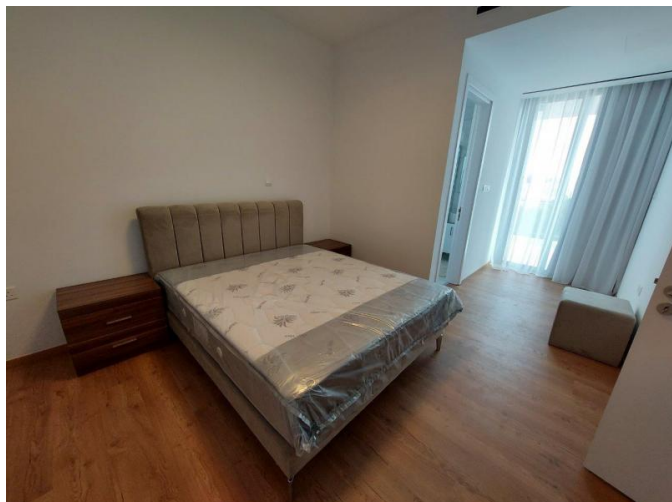

3 BEDROOM PENTHOUSE WITH PANORAMIC VIEWS

€ 5 300 /month