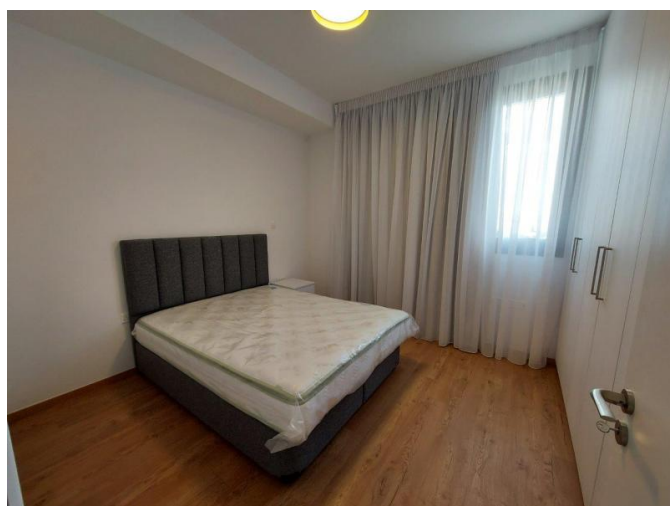

3 BEDROOM PENTHOUSE WITH PANORAMIC VIEWS

€ 5 300 /month