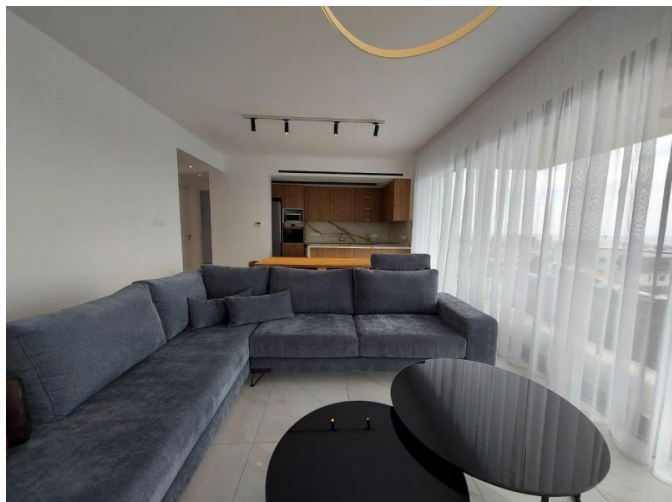

3 BEDROOM PENTHOUSE WITH PANORAMIC VIEWS

€ 5 300 /month