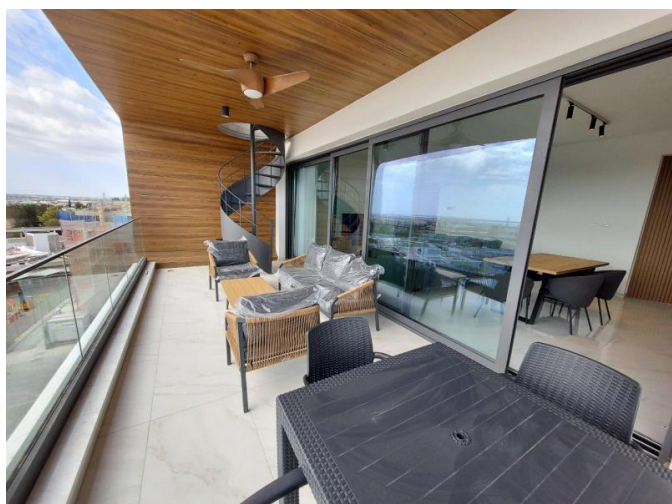

3 BEDROOM PENTHOUSE WITH PANORAMIC VIEWS

€ 5 300 /month

Viewings are highly recommended!

17.06.2026