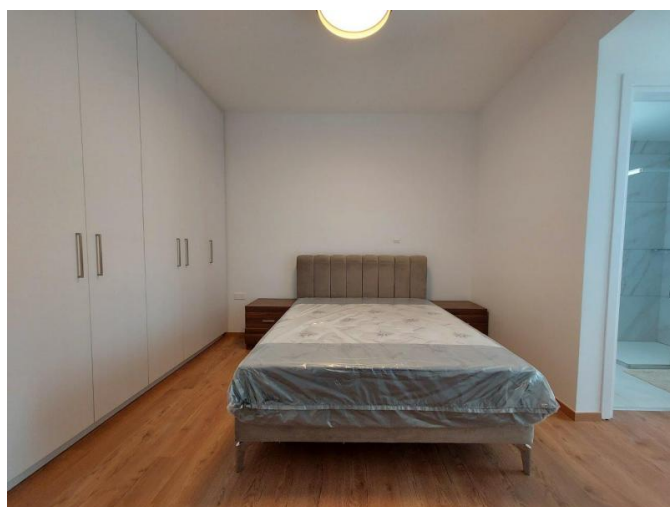

3 BEDROOM PENTHOUSE WITH PANORAMIC VIEWS

€ 5 300 /month

Property Code:	11424	Type:	Long-term rent - Apartment
Location:	Limassol - PANTHEA	Internal Area:	122 m ²
Bedrooms:	3	Bathrooms:	3
Renovation:	Modern	Floor:	4
Number of floors:	4	Energy class:	A
Year of construction:	2024	Distance to airport:	60 km
Uncovered verandas, m²:	82	Covered verandas, m²:	34

Description:

This luxury 3 bedrooms Penthouse is located in the prestigious Panthea area, on the hill from where it enjoys panoramic views of all the city of Limassol all the way down to the sea. Panthea hills are located in Limassol just above the highway, and more specifically above "Mesa Geitonia" roundabout from where you can access any location of Limassol in less than 5 to 10 minutes drive. The area is surrounded by all everyday amenities and is very near to all international schools like Foley's, Heritage, Iceland, Pascall.

Unobstructed view of the whole city of Limassol all the way down to the sea

Large communal swimming pool and Communal gym on the ground floor

Private storage room and Private covered parking

PRICE FOR RENT PER MONTH €5300 FURNISHED

17.06.2026

3 BEDROOM PENTHOUSE WITH PANORAMIC VIEWS

€ 5 300 /month

Viewings are highly recommended!

17.06.2026

3 BEDROOM PENTHOUSE WITH PANORAMIC VIEWS

€ 5 300 /month

3 BEDROOM PENTHOUSE WITH PANORAMIC VIEWS