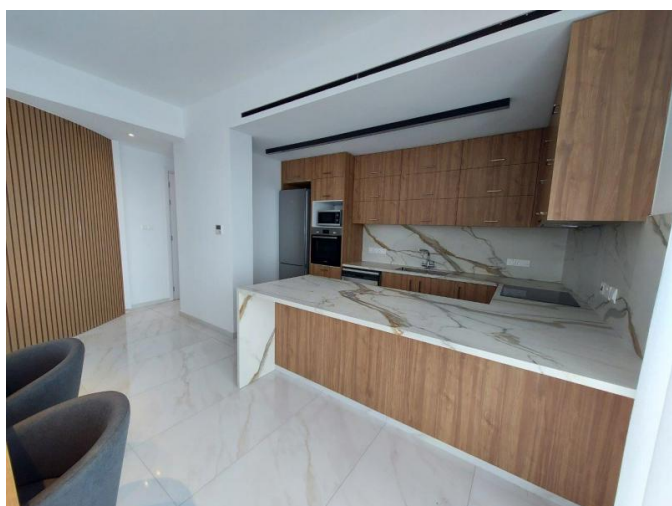

3 BEDROOM PENTHOUSE WITH PANORAMIC VIEWS

€ 5 300 /month