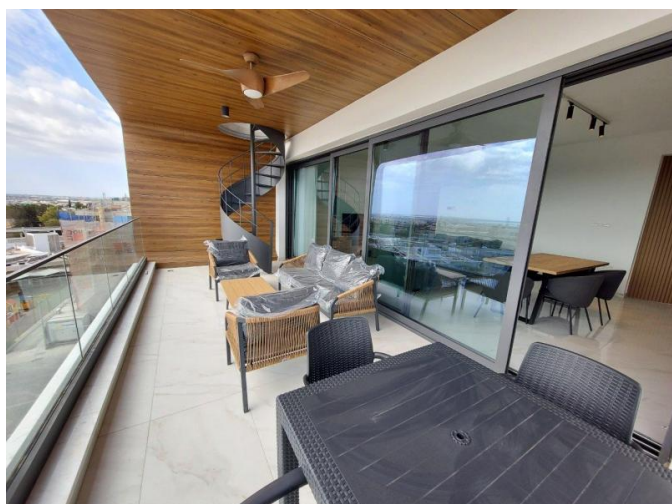

3 BEDROOM PENTHOUSE WITH PANORAMIC VIEWS

€ 5 300 /month

Viewings are highly recommended!

27.05.2026