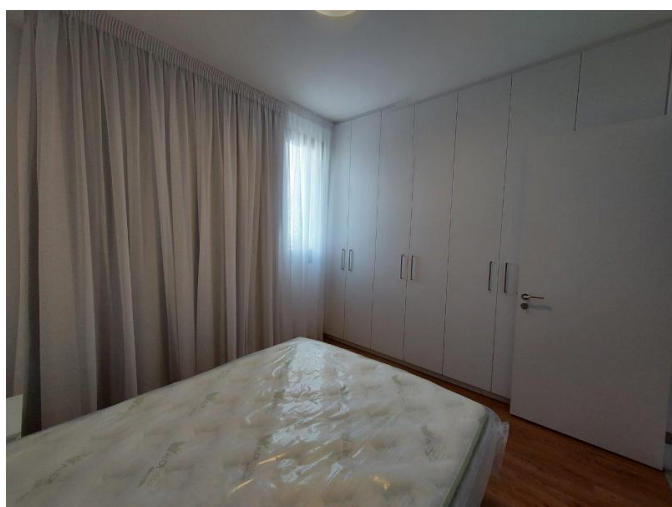

3 BEDROOM PENTHOUSE WITH PANORAMIC VIEWS

€ 5 300 /month