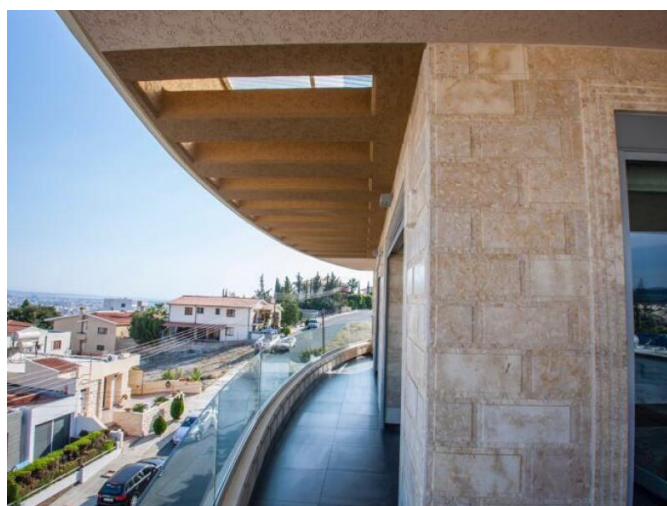

**LUXURIOUS 3 BEDROOM PENTHOUSE
WITH PANORAMIC VIEW OF LIMASSOL BAY
FOR SALE**

---

1 500 000 €