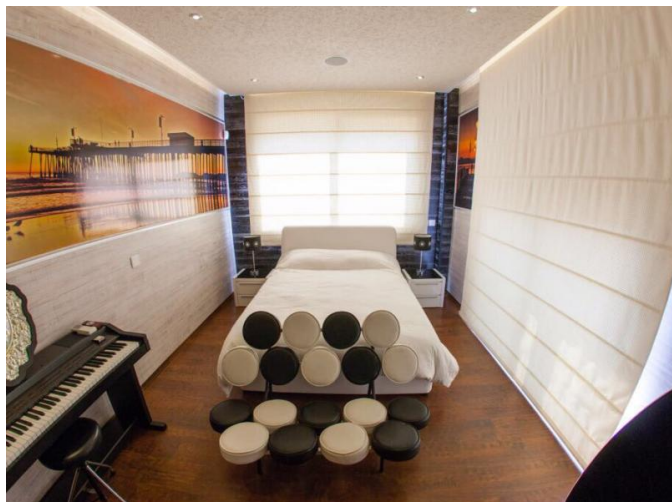

**LUXURIOUS 3 BEDROOM PENTHOUSE
WITH PANORAMIC VIEW OF LIMASSOL BAY
FOR SALE**

---

1 500 000 €