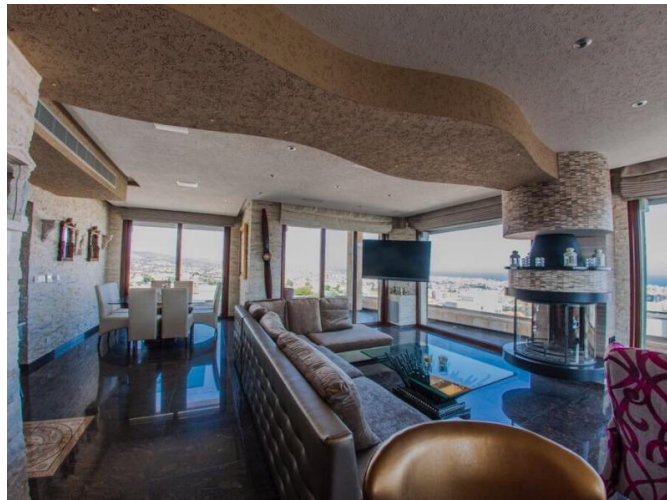

**LUXURIOUS 3 BEDROOM PENTHOUSE
WITH PANORAMIC VIEW OF LIMASSOL BAY
FOR SALE**

---

1 500 000 €