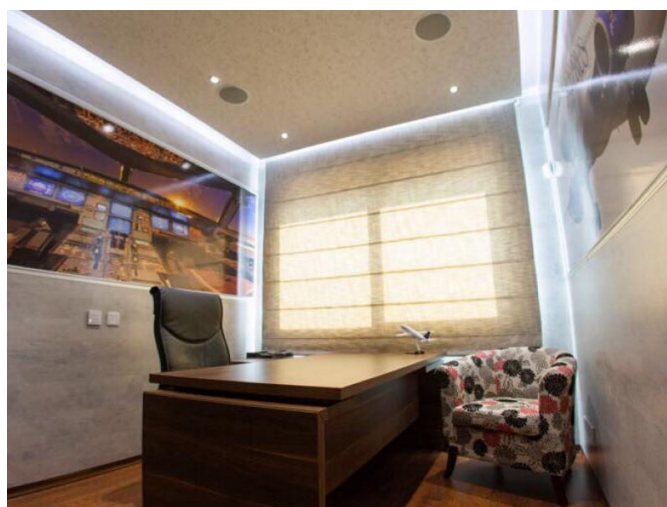

**LUXURIOUS 3 BEDROOM PENTHOUSE
WITH PANORAMIC VIEW OF LIMASSOL BAY
FOR SALE**

---

1 500 000 €