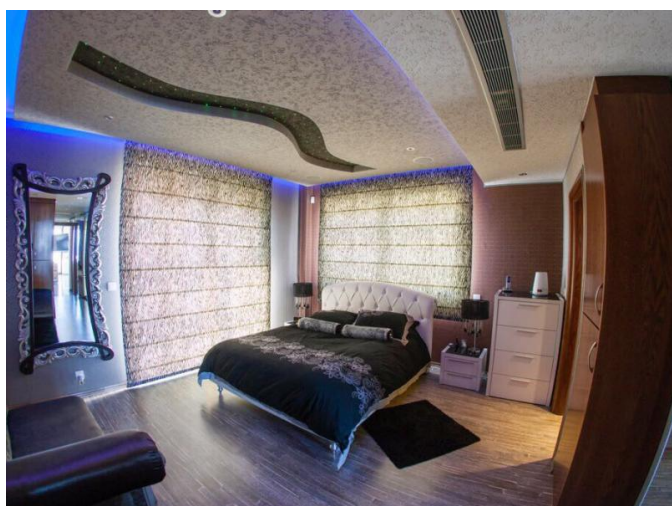

**LUXURIOUS 3 BEDROOM PENTHOUSE  
WITH PANORAMIC VIEW OF LIMASSOL BAY  
FOR SALE**

---

1 500 000 €

<b>Property Code:</b>	1317	<b>Type:</b>	Sale - Apartment
<b>Location:</b>	Limassol - PANTHEA	<b>Internal Area:</b>	146 m <sup>2</sup>
<b>Bedrooms:</b>	3	<b>Heating:</b>	Underfloor heating
<b>Distance to the sea:</b>	3 km	<b>Distance to airport:</b>	65 km
<b>VAT:</b>	NO VAT	<b>Uncovered verandas, m<sup>2</sup>:</b>	15
<b>Covered verandas, m<sup>2</sup>:</b>	40		

**Description:**

Luxurious 3 bedroom fully furnished Penthouse with panoramic sea view of Limassol Bay in Panthea area near the Grammar school.

The flat was constructed around 2010 by the highest standard using the finest quality building materials with superb interior finishes and fittings. Most of the tiles in the flat are Versace label, all mixers are Grohe, all walls are decorated with stone, floors are marble of the highest quality. The whole covered area with false ceiling, which gives it a beautiful feel with all the hidden spotlights and lighting.

Electrical appliances (Miele)

**LUXURIOUS 3 BEDROOM PENTHOUSE  
WITH PANORAMIC VIEW OF LIMASSOL BAY  
FOR SALE**

---

1 500 000 €

Underfloor heating  
High quality furniture  
Speakers in all rooms

**LUXURIOUS 3 BEDROOM PENTHOUSE  
WITH PANORAMIC VIEW OF LIMASSOL BAY  
FOR SALE**

---

1 500 000 €

**LUXURIOUS 3 BEDROOM PENTHOUSE  
WITH PANORAMIC VIEW OF LIMASSOL BAY  
FOR SALE**

---

1 500 000 €

**LUXURIOUS 3 BEDROOM PENTHOUSE  
WITH PANORAMIC VIEW OF LIMASSOL BAY  
FOR SALE**

---

1 500 000 €