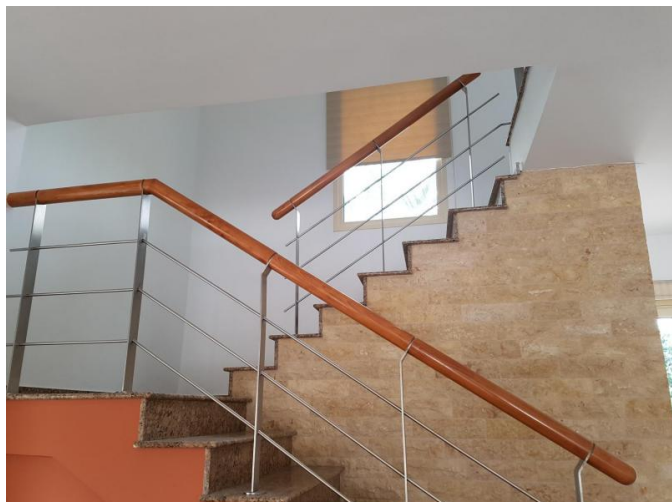

**4 BEDROOM VILLA WITH SELF CONTAINED
STUDIO HOUSE IN METRO/LIDL AREA**

€ 2 900 /month