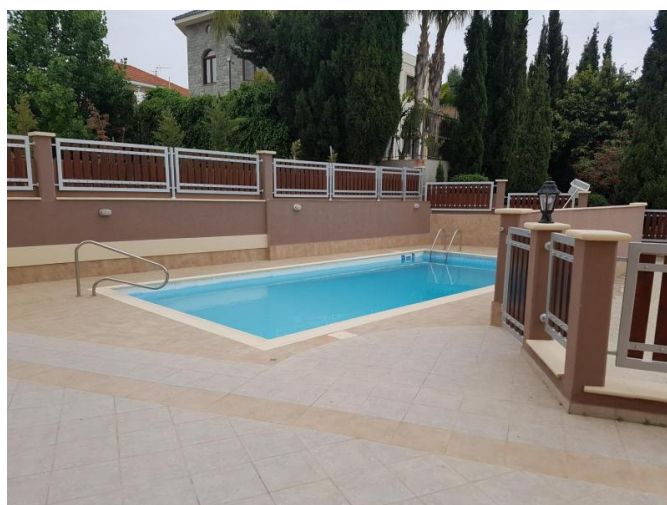

**4 BEDROOM VILLA WITH SELF CONTAINED
STUDIO HOUSE IN METRO/LIDL AREA**

€ 2 900 /month