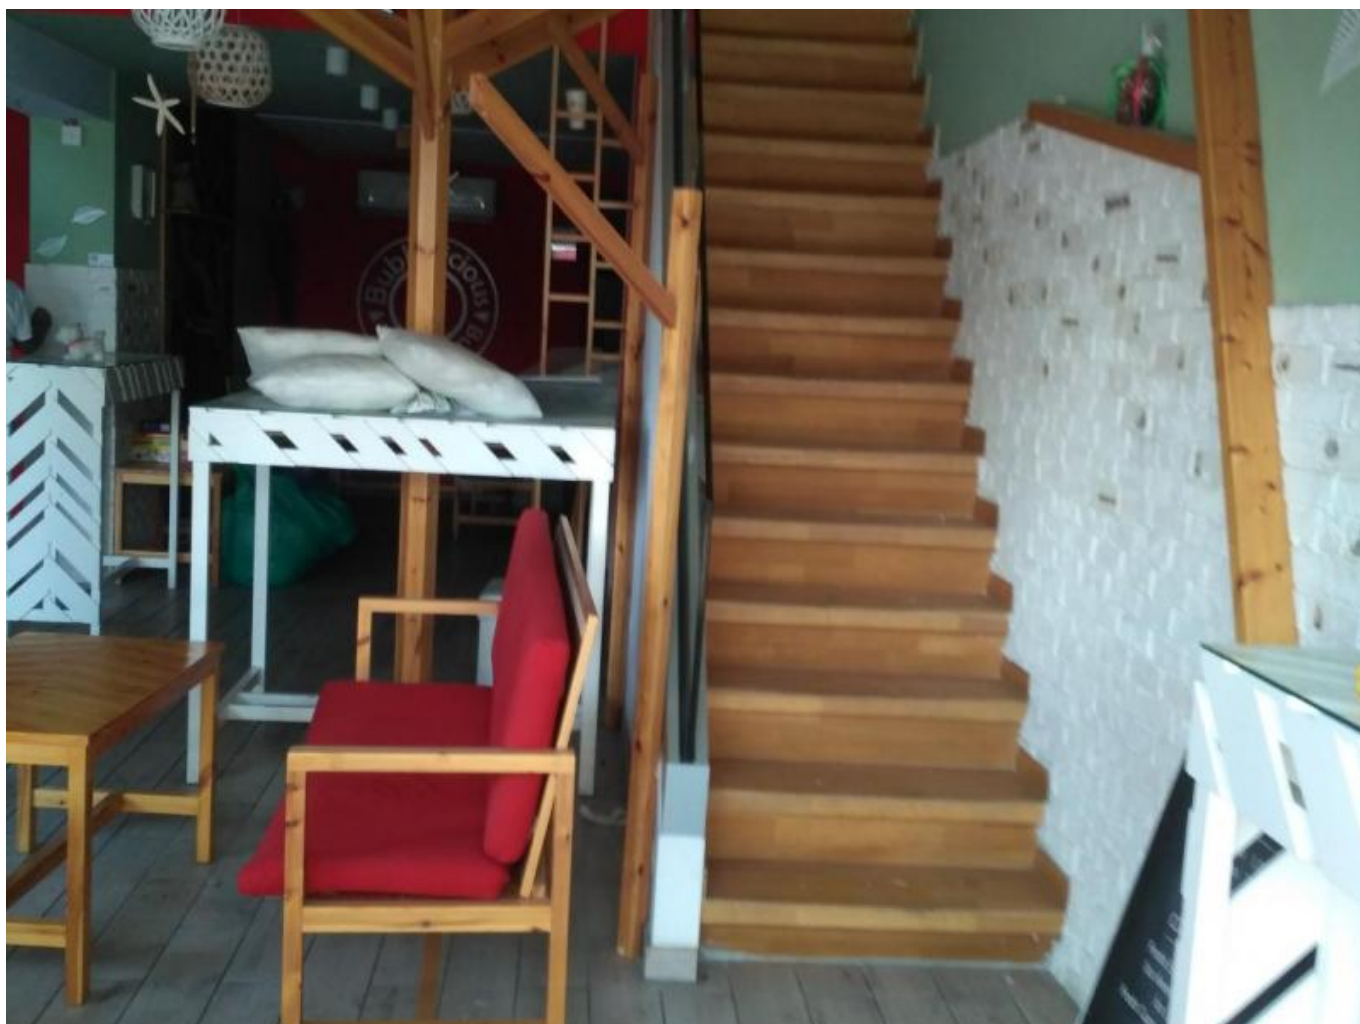

FOR RENT SHOWROOM/SHOP IN ENAERIOS

€ 2 000 /month

Property Code:	1613	Type:	Long-term rent - Shop
Location:	Limassol - CITY CENTER	Internal Area:	100 m²
Renovation:	Design	Number of floors:	2

Property features:

Air Condition   Parking - Uncovered   Telephone Line

Description:

FOR RENT SHOWROOM/SHOP IN ENAERIOS.

This property is located on a very busy road. Covered area of the shop is 100 sq m. and it consists of 2 floors, 3 WCs, 1 shower and a kitchen. There are 2 parking places in front and 2 private parking places at the back side of the shop.