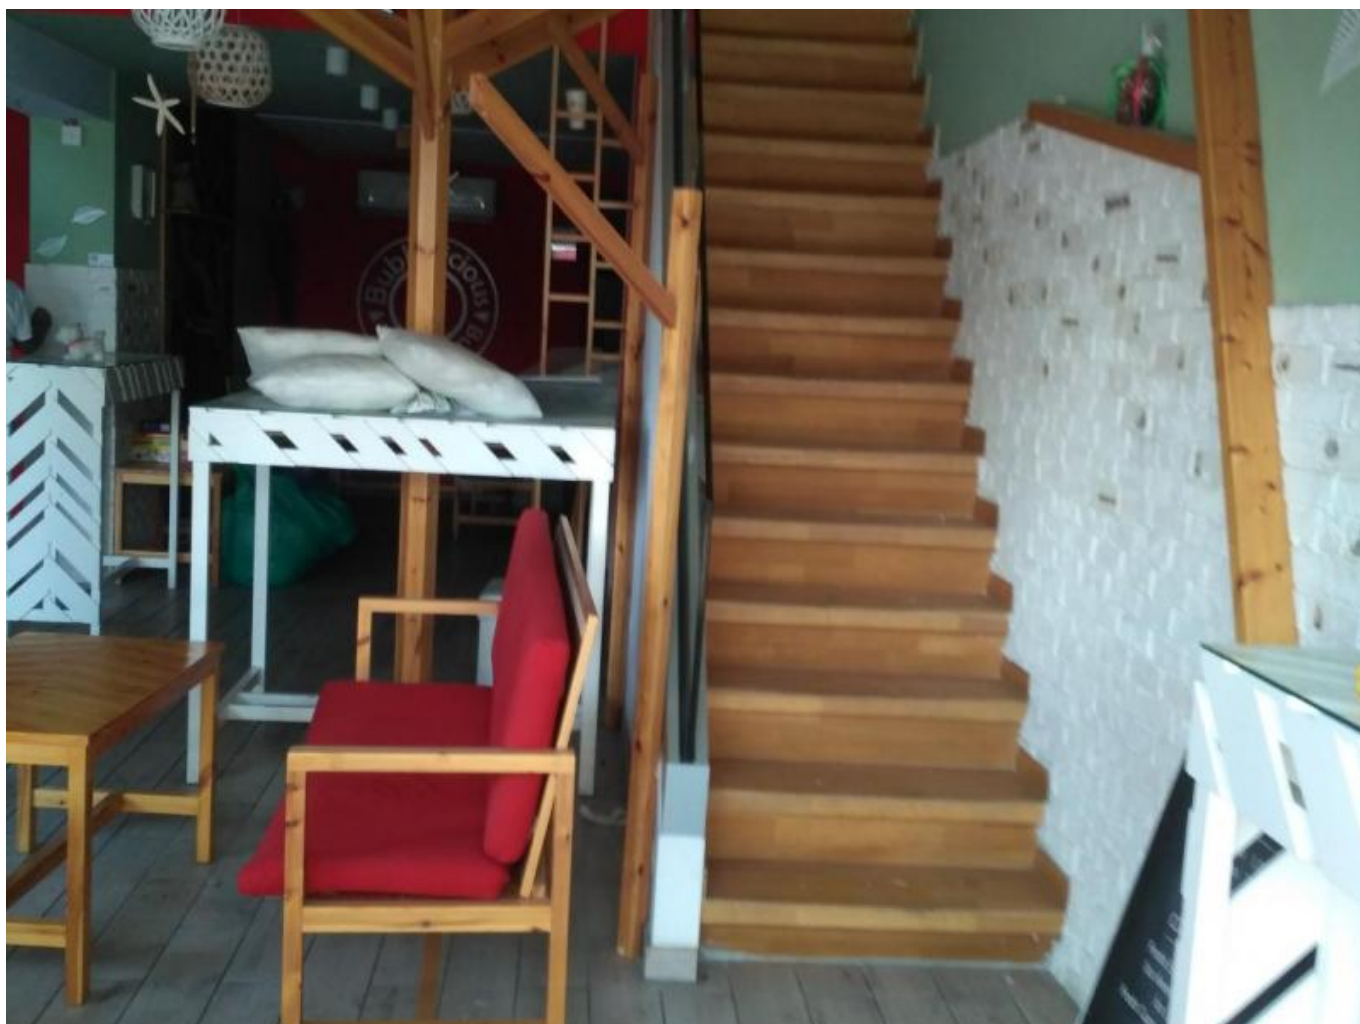

FOR RENT SHOWROOM/SHOP IN ENAERIOS

€ 2 000 /month

Property Code:	1613	Type:	Long-term rent - Shop
Location:	Limassol - CITY CENTER	Internal Area:	100 m ²
Renovation:	Design	Number of floors:	2

Property features:

Air Condition Parking - Uncovered Telephone Line

Description:

FOR RENT SHOWROOM/SHOP IN ENAERIOS.

This property is located on a very busy road. Covered area of the shop is 100 sq m. and it consists of 2 floors, 3 WCs, 1 shower and a kitchen. There are 2 parking places in front and 2 private parking places at the back side of the shop.