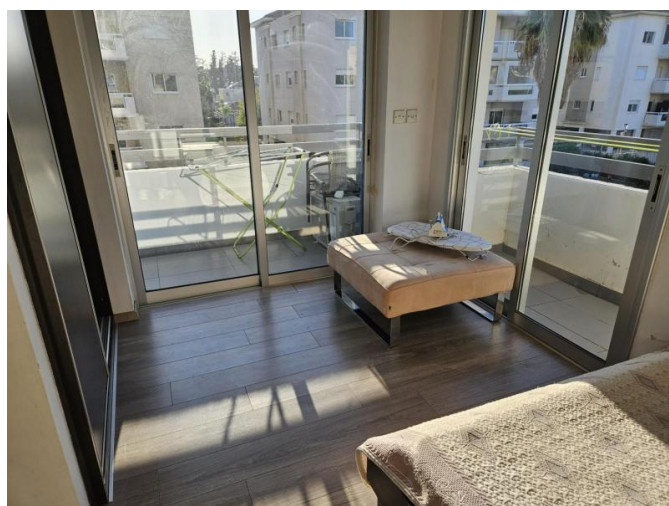

**1 BEDROOM APARTMENT JUST ACCROS
THE SEA AND EASY ACCESS TO HIGH WAY**

€ 1 000 /month
€ 1-100 /month