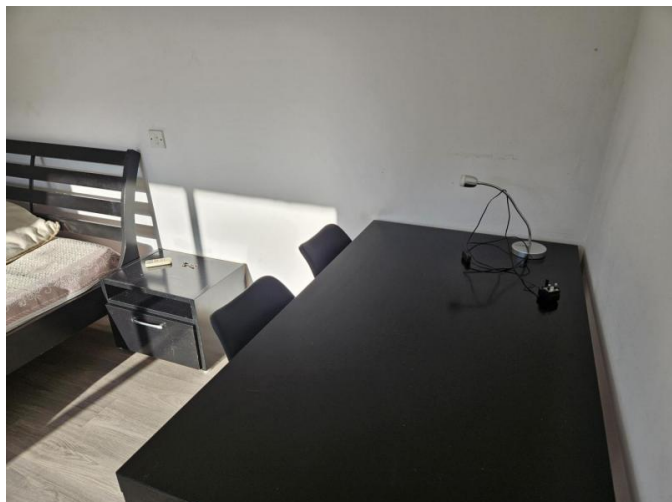

**1 BEDROOM APARTMENT JUST ACCROS
THE SEA AND EASY ACCESS TO HIGH WAY**

€ 1 000 /month
€ 1-100 /month