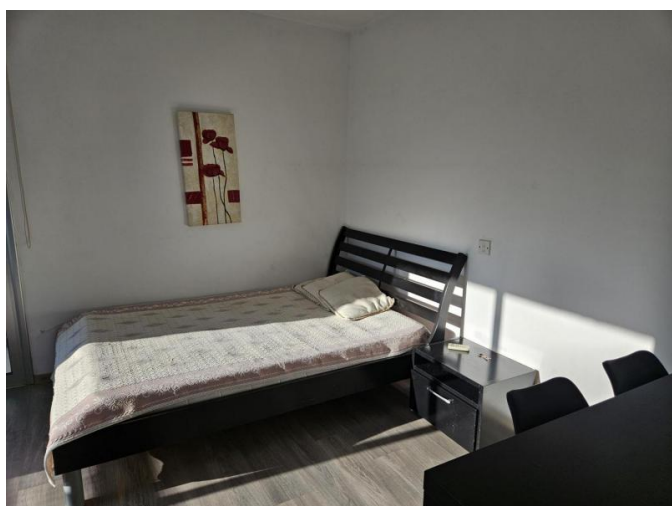

**1 BEDROOM APARTMENT JUST ACCROS
THE SEA AND EASY ACCESS TO HIGH WAY**

€ 1 000 /month
€ 1-100 /month