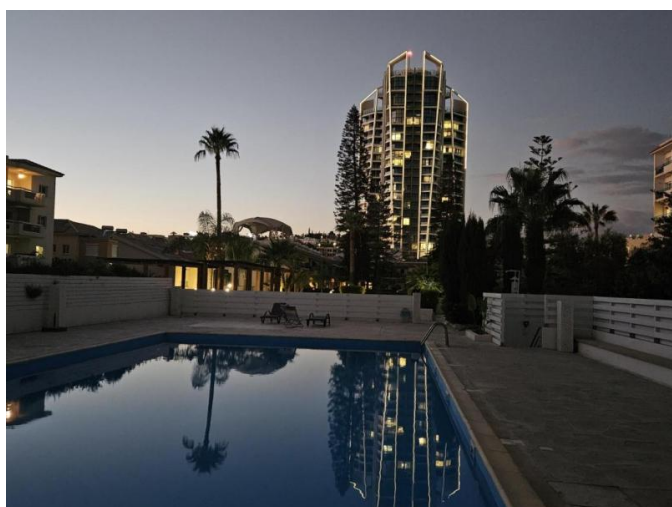

**1 BEDROOM APARTMENT JUST ACCROS
THE SEA AND EASY ACCESS TO HIGH WAY**

€ 1 000 /month
~~€ 1 100 /month~~

Property Code:	1848	Type:	Long-term rent - Apartment
Location:	Limassol - POTAMOS GERMASOGIA	Internal Area:	48 m²
Bedrooms:	1	Bathrooms:	1
Distance to the sea:	100 m	Distance to airport:	60 km
Covered verandas, m²:	20		

Property features:

Common Pool	Air Condition	Parking - Covered	Parking - Uncovered
Telephone Line	Furnished	Solar panels for hot water	Double Glazing
Garden	Oven	Washing machine	Microwave
Cooker	Balcony		

Description:

LOVELY and MODERN 1 bedroom APARTMENT IN A PALM BEACH COMPLEX IN TOURIST AREA. This property is a part of a complex with a 2 swimming pools (just renovated), tennis court and a nice garden. Only a few steps to the beach! It consists of an open plan kitchen/ sitting area, separate bedroom, full family bathroom. There A/C throughout, double glazed windows, parquet flooring.

There is a spacious veranda all around with side sea view and nice views to the inner yard and swimming pools, modern design, parking place. Flat comes for rent fully furnished and equipped with hose hold equipment, new washing machine .

Bus stop with a route Nr.30 is just outside of building, supermarkets Metro and Lidl, Pharmacy, bakery Sigma 24/7 - just around the corney within 2min walk, easy and smooth access to the high way.

Rental price - 1000 eur / month including common expenses, 1 deposit

**1 BEDROOM APARTMENT JUST ACCROSS
THE SEA AND EASY ACCESS TO HIGH WAY**

€ 1 000 /month
€ 1-100 /month