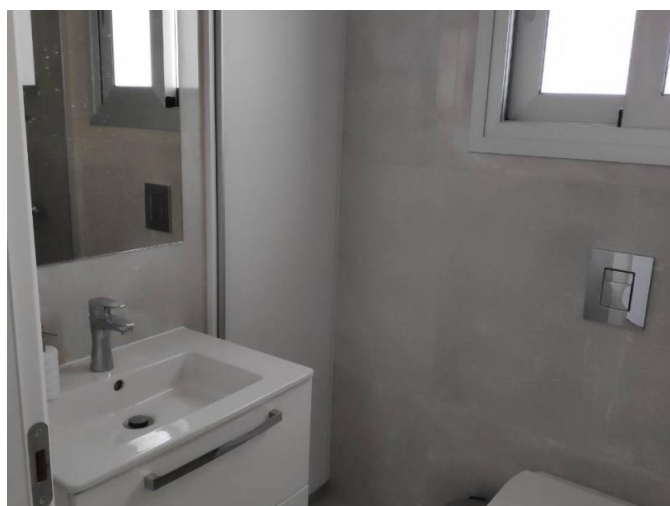

**SUPER LUXURY 3 BEDROOM APARTMENT
WITH ALL EXTRAS**

€ 2 000 /month