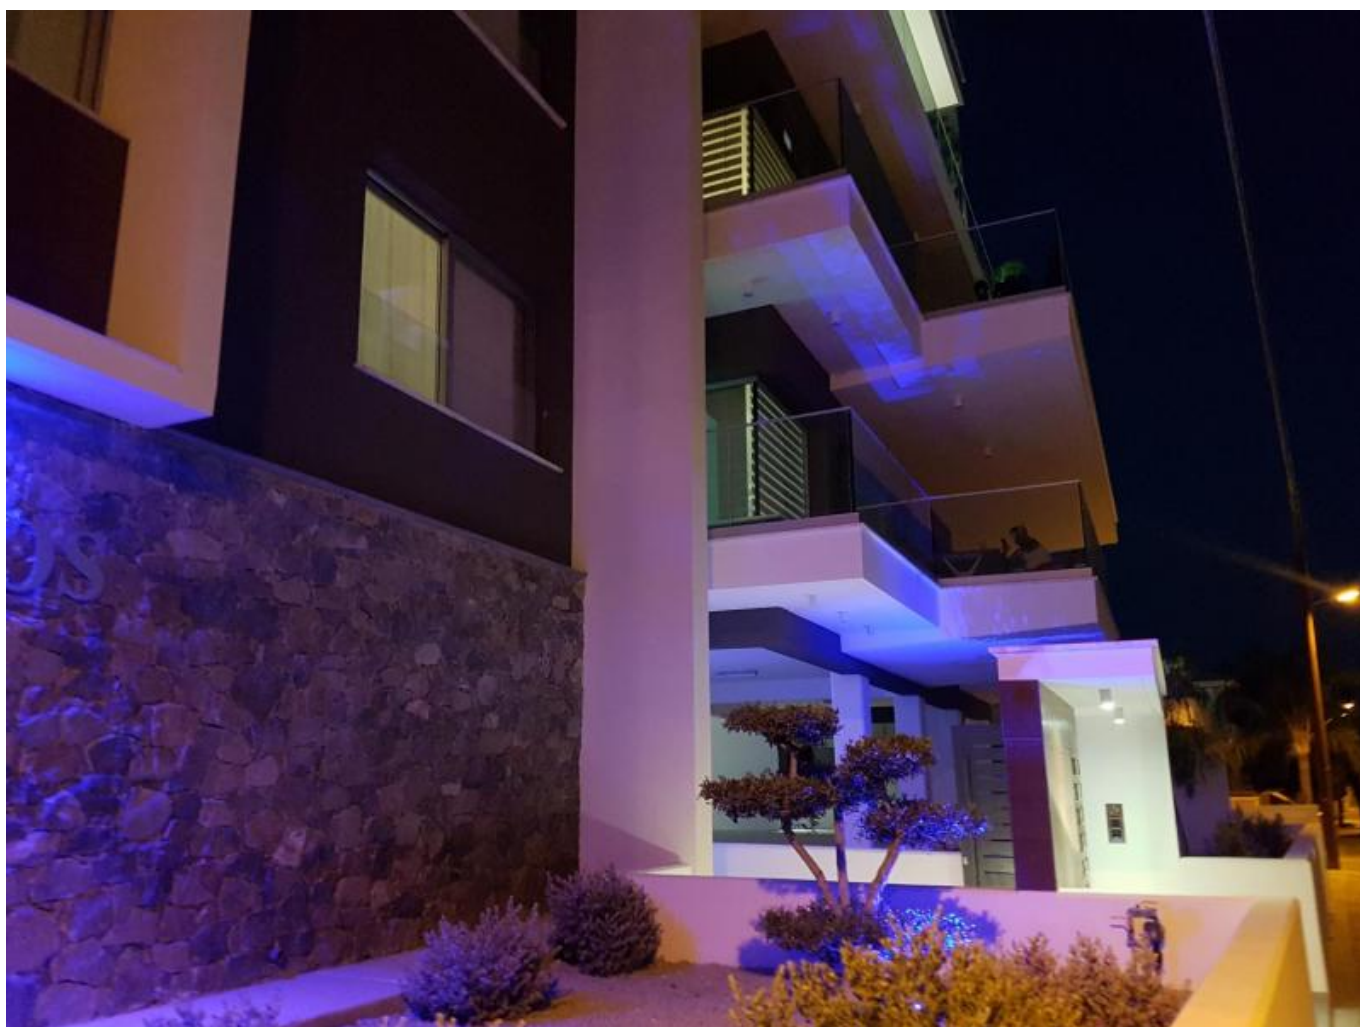

SUPER LUXURY 3 BEDROOM APARTMENT WITH ALL EXTRAS

---

2 000 €/month

UNDERFLOOR HEATING

A/C and VRV systems throughout

A SOLAR PANEL TO PROVIDE HOT WATER & RESERVOIR TANK, PROVISION FOR WATER SOFTENER. HIGH-END QUALITY SANITARY WEAR, ACCESSORIES AND SANITARY FITTINGS HANGING TYPE TOILETS AND BUILT-IN WASHING BASINS WITH MIRRORS.

PRESSURIZED WATER SYSTEM

THERMAL INSULATION

WATER INSULATION

08.04.2026