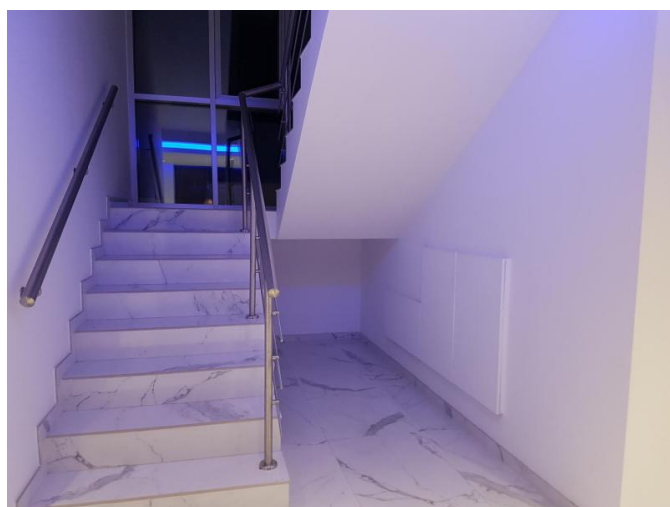

**SUPER LUXURY 3 BEDROOM APARTMENT
WITH ALL EXTRAS**

€ 2 000 /month