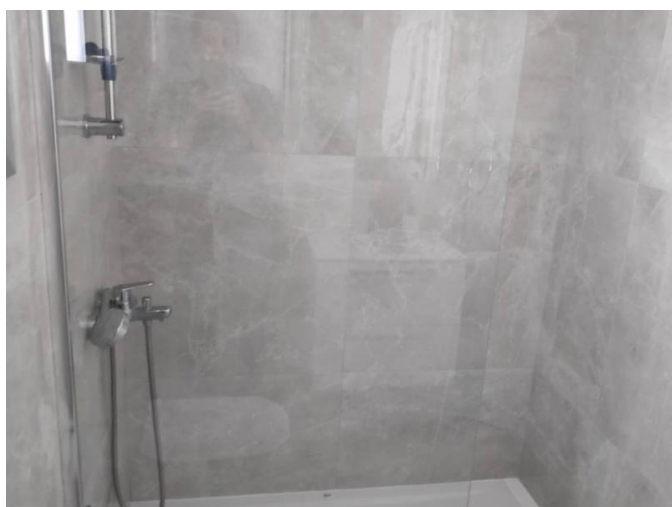

SUPER LUXURY 3 BEDROOM APARTMENT WITH ALL EXTRAS

---

2 000 €/month