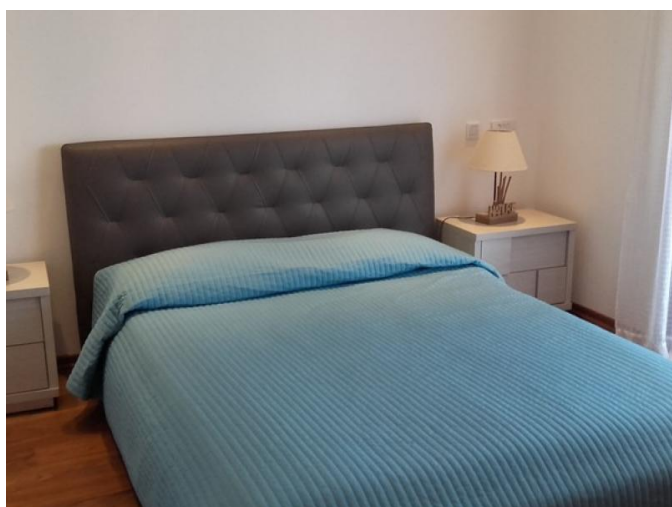

ELITE 4 BEDROOM MANSION PLUS MAIDS QUARTER ON THE FIRST SEA LINE

€ 10 000 /month

Property Code:	1902	Type:	Long-term rent - House/Villa
Location:	Limassol - AMATHOUNTA	Internal Area:	350 m ²
Plot Area:	500 m ²	Bedrooms:	4
Bathrooms:	4+	Renovation:	Design
Number of floors:	3	Heating:	Underfloor heating
Distance to the sea:	500 m	Distance to airport:	65 km

Description:

Elite 4 bedroom mansion plus maids quarter on the first sea line.

This is the exclusive property in one of the best areas of Limassol in the neighbourhood of 5 stars hotels and only a few steps to the sea, to the crystal Mediterranean water.

Upper level: 4 bedrooms, one of which is with an en-suite shower, full family bathroom and a veranda with sea views.

Maid's quarter: large sitting area, separate kitchen, toilet, bedroom with en-suite shower.

€ 10 000 /month

**ELITE 4 BEDROOM MANSION PLUS MAIDS
QUARTER ON THE FIRST SEA LINE**

€ 10 000 /month

**ELITE 4 BEDROOM MANSION PLUS MAIDS
QUARTER ON THE FIRST SEA LINE**

€ 10 000 /month

**ELITE 4 BEDROOM MANSION PLUS MAIDS
QUARTER ON THE FIRST SEA LINE**