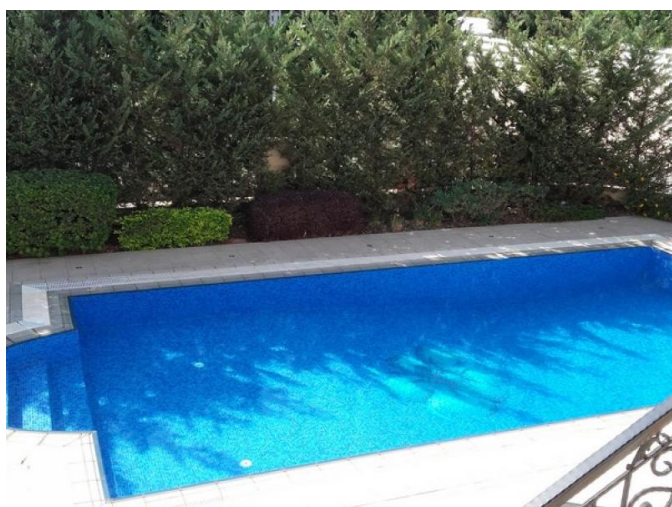

**ELITE 4 BEDROOM MANSION PLUS MAIDS
QUARTER ON THE FIRST SEA LINE**

€ 10 000 /month