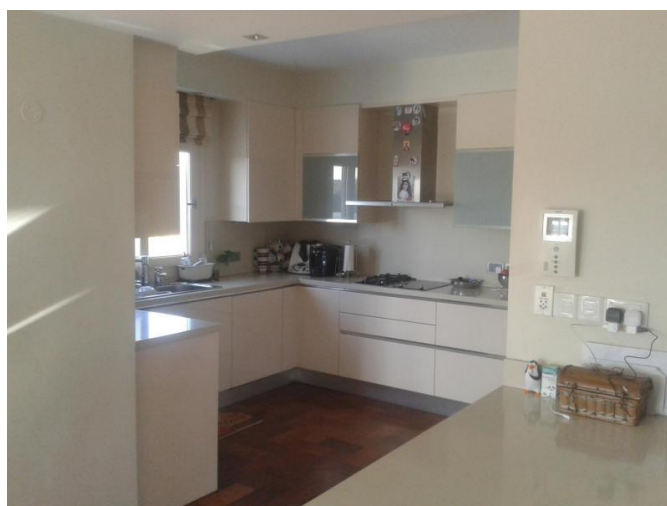

**MODERN 5 BEDROOMS VILLA WITH
BEAUTIFUL VIEWS LOCATED IN
RESIDENTIAL AREA OF PANTHEA...**

€ 3 000 /month