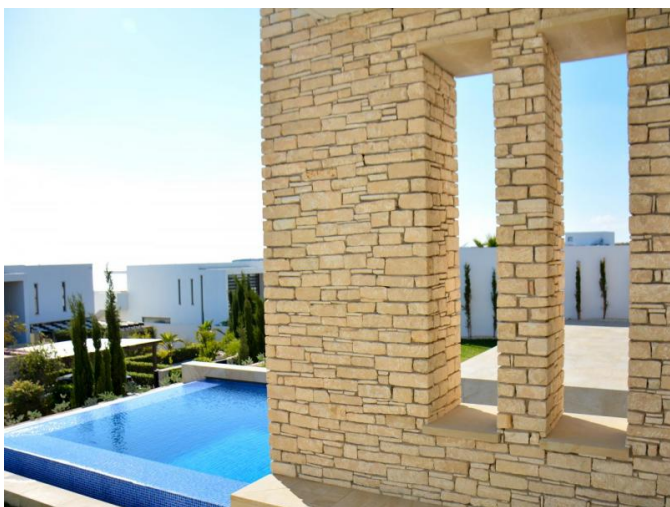

**LUXURY VILLAS RANGING FROM 295 SQ.M
TO 930 SQ.M LOCATED ON A UNIQUE PLOT**

Price on call