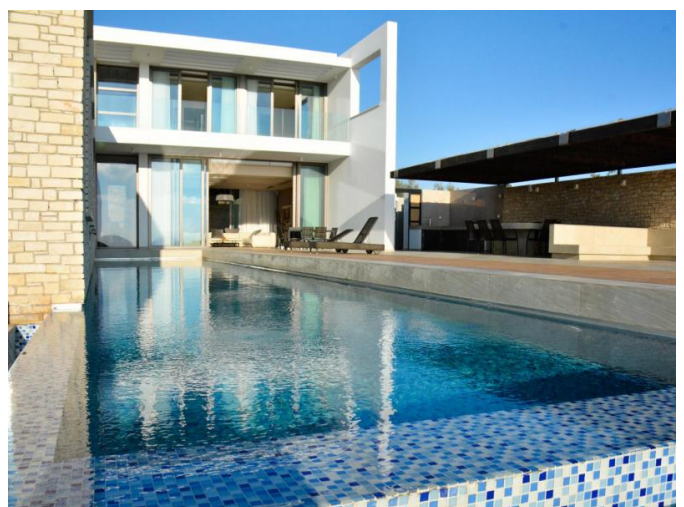

**LUXURY VILLAS RANGING FROM 295 SQ.M
TO 930 SQ.M LOCATED ON A UNIQUE PLOT**

Price on call