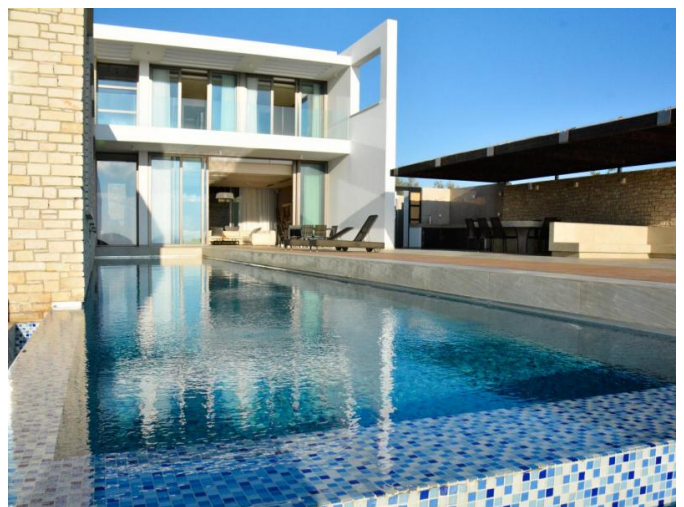

**LUXURY VILLAS RANGING FROM 295 SQ.M
TO 930 SQ.M LOCATED ON A UNIQUE PLOT**

Price on call