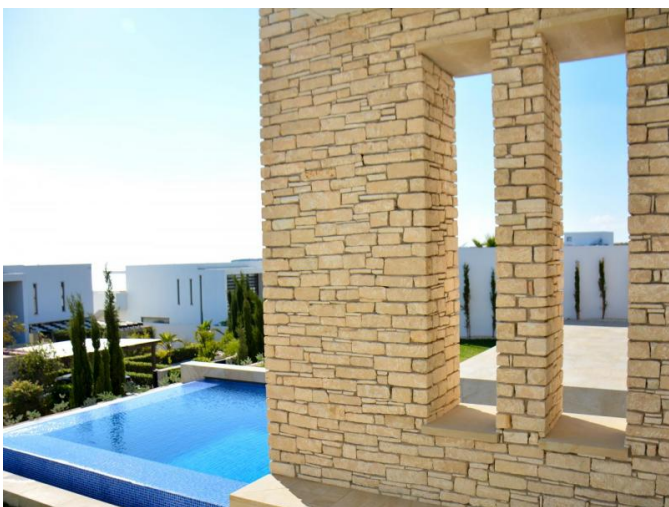

**LUXURY VILLAS RANGING FROM 295 SQ.M
TO 930 SQ.M LOCATED ON A UNIQUE PLOT**

Price on call