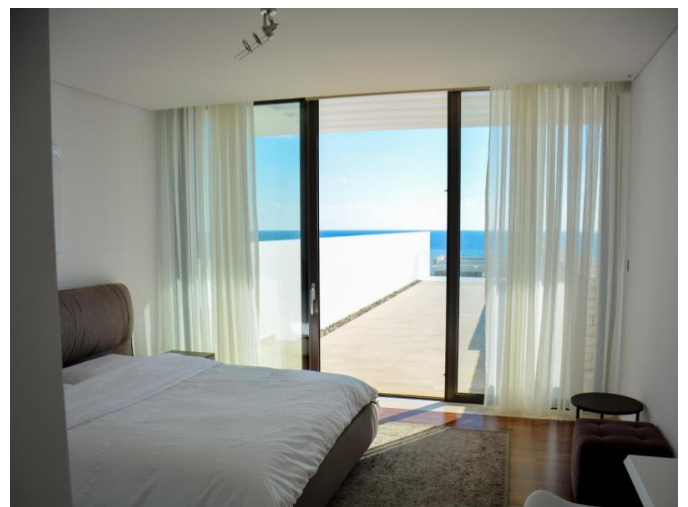

**LUXURY VILLAS RANGING FROM 295 SQ.M
TO 930 SQ.M LOCATED ON A UNIQUE PLOT**

Price on call