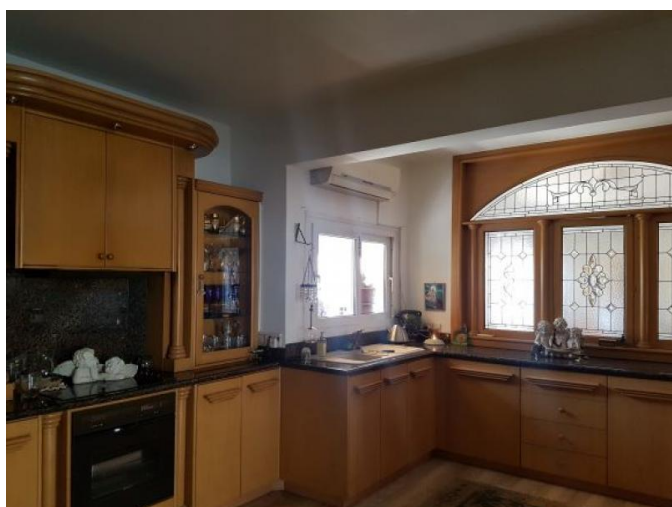

SUPERIOR 2 BEDROOM PENTHOUSE IN THE HEART OF THE CITY CENTRE

€ 1 950 /month