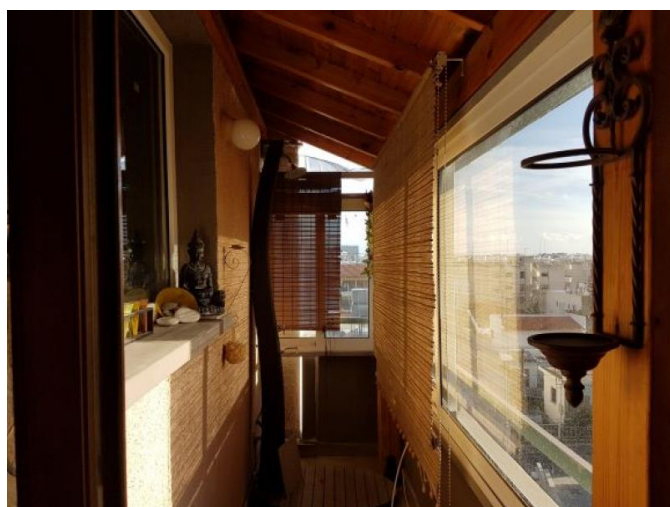

**SUPERIOR 2 BEDROOM PENTHOUSE IN
THE HEART OF THE CITY CENTRE**

€ 1 950 /month