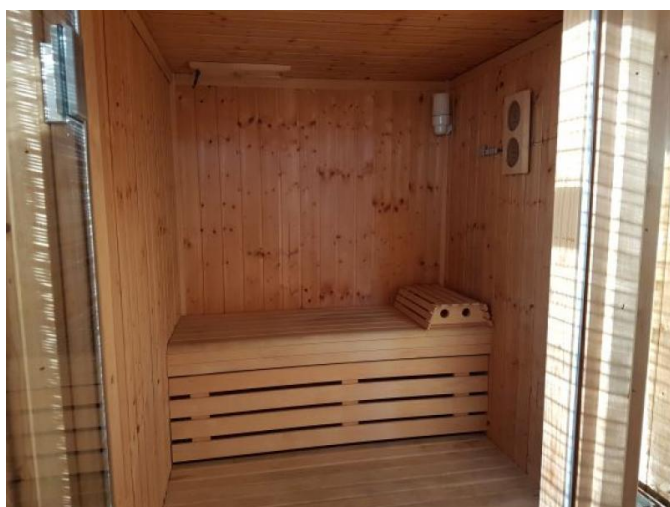

**SUPERIOR 2 BEDROOM PENTHOUSE IN
THE HEART OF THE CITY CENTRE**

€ 1 950 /month