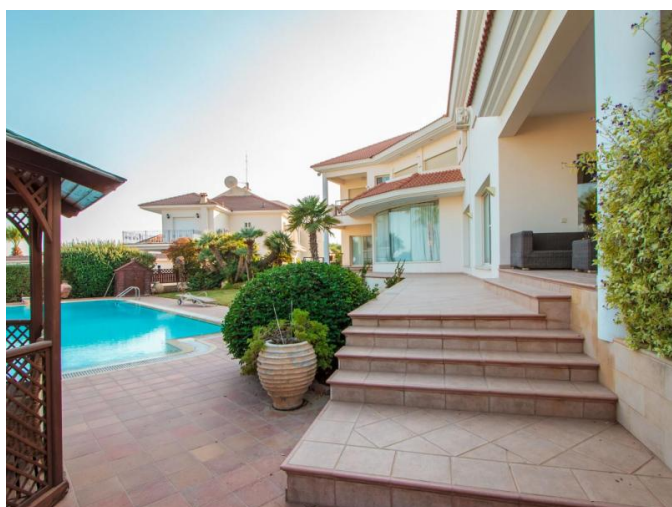

**LUXURY VILLA LOCATED AT PANTHEA HILL
IN AGIOS ATHANASIOS AREA**

---

2 700 000 €