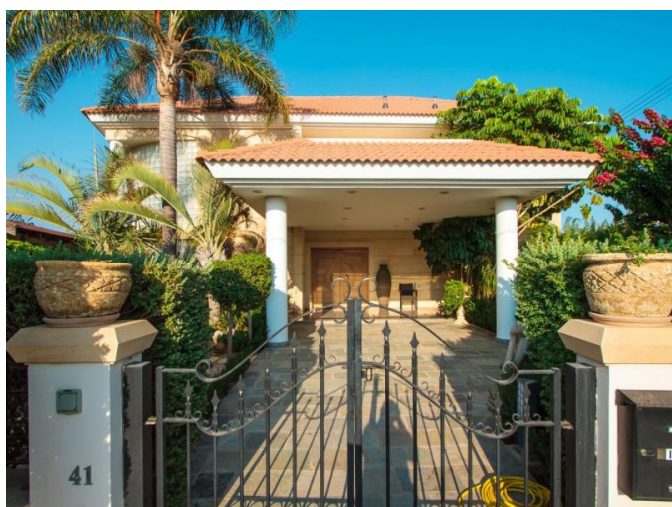

**LUXURY VILLA LOCATED AT PANTHEA HILL
IN AGIOS ATHANASIOS AREA**

---

2 700 000 €