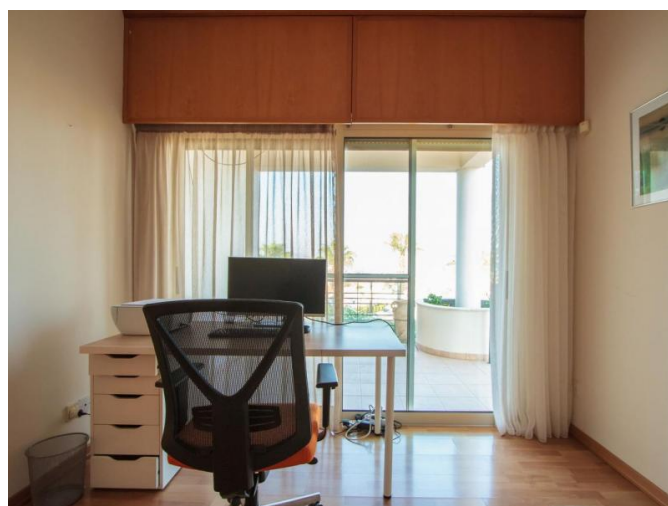

**LUXURY VILLA LOCATED AT PANTHEA HILL
IN AGIOS ATHANASIOS AREA**

€ 2 700 000