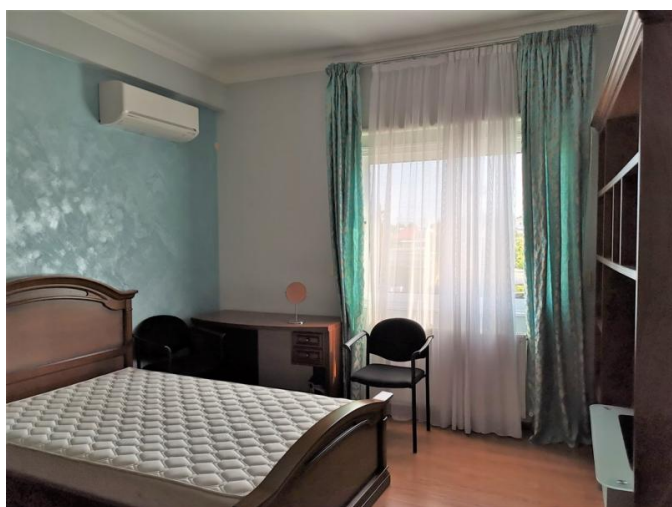

The ground level of the house consists of a separate spacious kitchen area, sitting/dining/lounge/ guest toilet, store room and guest bedroom.

There are 3 bedrooms on the upper level, one of which is en-suit (bath) , and a full family bathroom, laminate in the bedrooms, double-glazed windows, the house is fully air conditioned, diesel central heating, the kitchen is fully equipped with electrical appliances, big parking ,barbeque area and a swimming pool.

1 500 €/month

4 BEDROOM TOWNHOUSE WITH PRIVATE SWIMMING POOL IN A VERY QUIET AREA OF YPSONAS

1 500 €/month

4 BEDROOM TOWNHOUSE WITH PRIVATE SWIMMING POOL IN A VERY QUIET AREA OF YPSONAS

1 500 €/month

4 BEDROOM TOWNHOUSE WITH PRIVATE SWIMMING POOL IN A VERY QUIET AREA OF YPSONAS