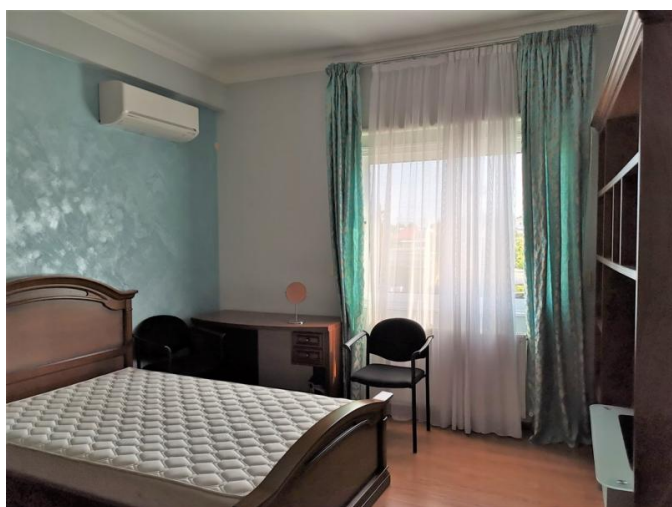

4 BEDROOM TOWNHOUSE WITH PRIVATE SWIMMING POOL IN A VERY QUIET AREA OF YPSONAS

---

1 500 €/month