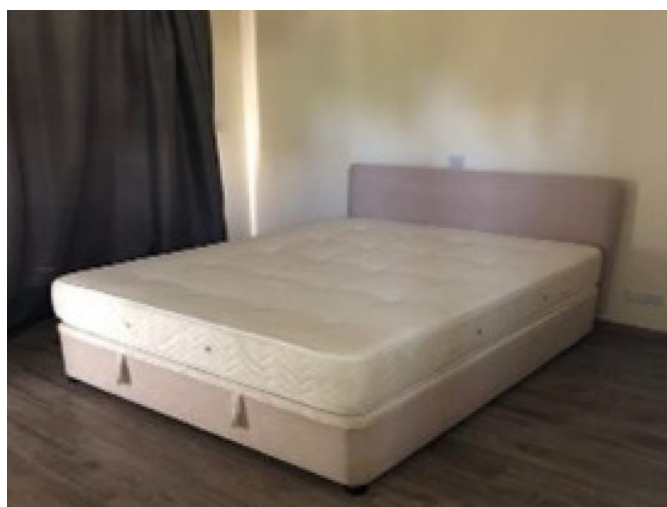

**SEMI FURNISHED MAISONETTE FOR RENT
NEAR DASSOUDI BEACH**

€ 2 000 /month