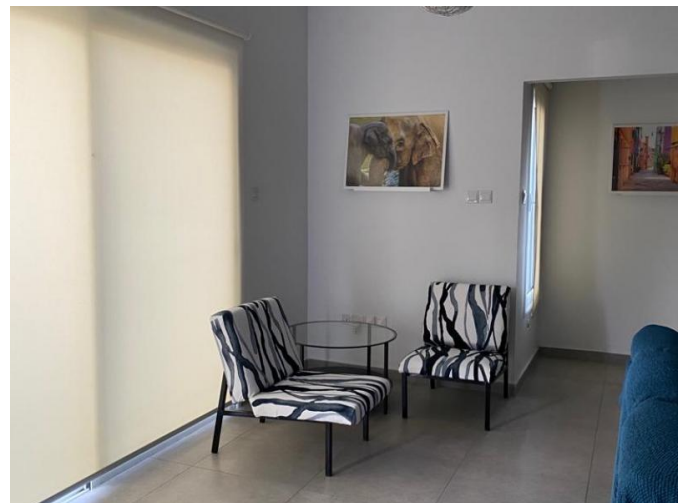

**TWO BEDROOM BUNGALOW IN
MONOVLIKOS AREA**

€ 1 300 /month