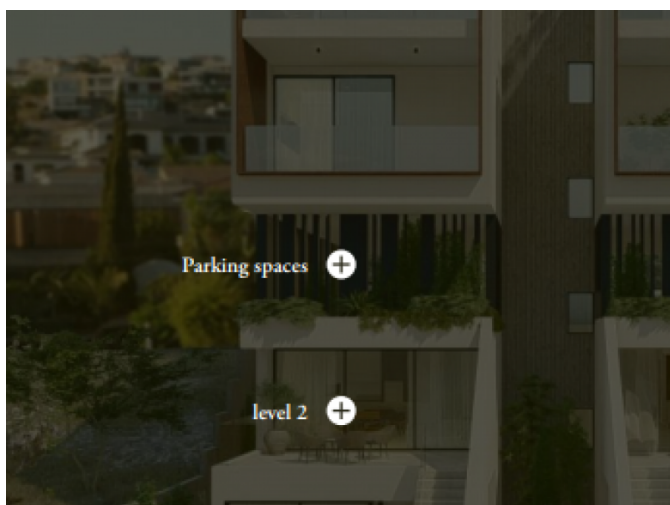

3 - BEDROOM MAISONETTE WITH GARDENS AND STUNNING VIEWS OF THE SKYLINE AND THE LIMASSOL BAY

€ 750 000