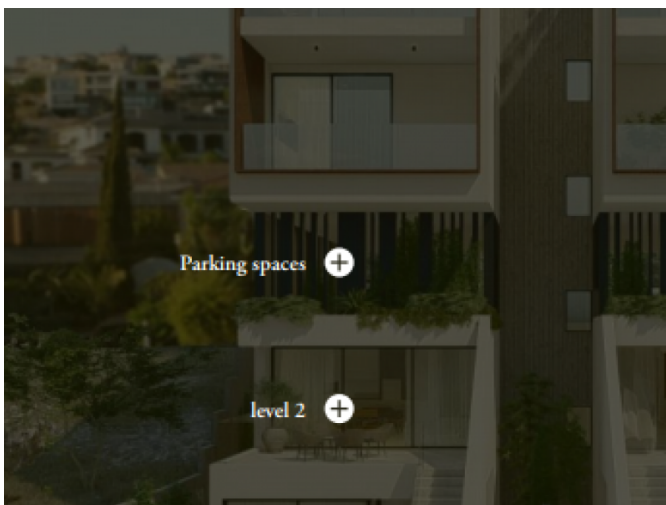

3 - BEDROOM MAISONETTE WITH GARDENS AND STUNNING VIEWS OF THE SKYLINE AND THE LIMASSOL BAY

€ 750 000