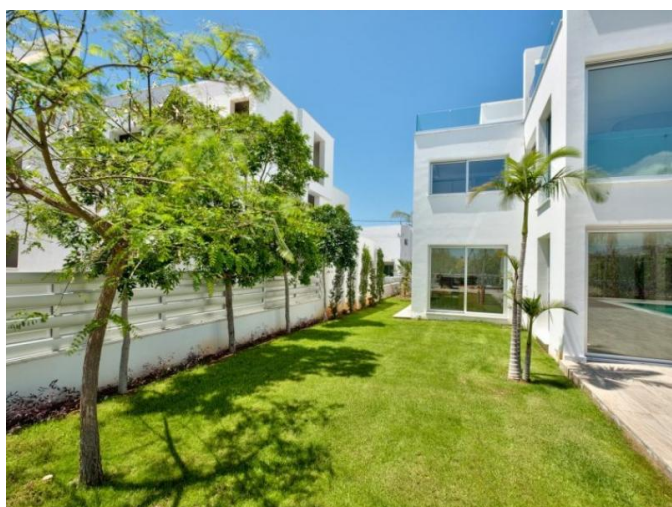

**5 BEDROOM ELITE VILLA IN
CONTEMPORARY STYLE**

---

2 000 000 € — 2 500 000 €