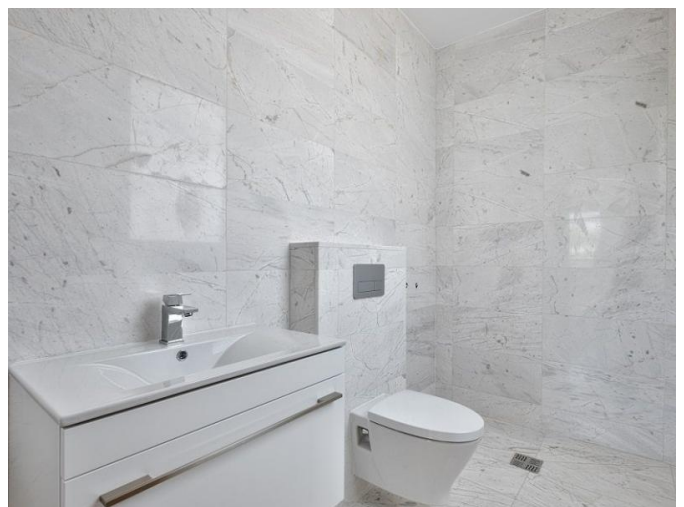

## 5 BEDROOM ELITE VILLA IN CONTEMPORARY STYLE

2 000 000 € — 2 500 000 €

<b>Property Code:</b>	614	<b>Type:</b>	Sale - House/Villa
<b>Location:</b>	Limassol - POTAMOS GERMASOGIA	<b>Internal Area:</b>	430 m <sup>2</sup>
<b>Plot Area:</b>	575 m <sup>2</sup>	<b>Bedrooms:</b>	5
<b>Bathrooms:</b>	4+	<b>Number of floors:</b>	3
<b>Year of construction:</b>	2019	<b>Distance to the sea:</b>	500 m
<b>Distance to airport:</b>	60 km	<b>Status:</b>	New
<b>VAT:</b>	including VAT	<b>Uncovered verandas, m<sup>2</sup>:</b>	130

### Description:

The project is a complex of 3 luxury Villas, located in the beautiful and quiet area of Germasogeia Limassol, The roof garden offers a beautiful view of the mountains, only a 10-15 minutes walk to the sea and the entire infrastructure, easy access to High Way.

**5 BEDROOM ELITE VILLA IN  
CONTEMPORARY STYLE**

---

2 000 000 € — 2 500 000 €

**5 BEDROOM ELITE VILLA IN  
CONTEMPORARY STYLE**

---

2 000 000 € — 2 500 000 €

**5 BEDROOM ELITE VILLA IN  
CONTEMPORARY STYLE**