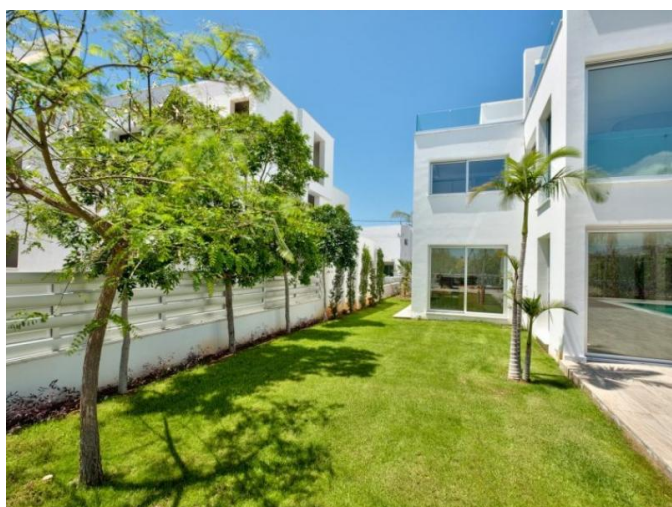

## 5 BEDROOM ELITE VILLA IN CONTEMPORARY STYLE

2 000 000 € — 2 500 000 €

<b>Property Code:</b>	614	<b>Type:</b>	Sale - House/Villa
<b>Location:</b>	Limassol - POTAMOS GERMASOGIA	<b>Internal Area:</b>	430 m <sup>2</sup>
<b>Plot Area:</b>	575 m <sup>2</sup>	<b>Bedrooms:</b>	5
<b>Bathrooms:</b>	4+	<b>Number of floors:</b>	3
<b>Year of construction:</b>	2019	<b>Distance to the sea:</b>	500 m
<b>Distance to airport:</b>	60 km	<b>Status:</b>	New
<b>VAT:</b>	including VAT	<b>Uncovered verandas, m<sup>2</sup>:</b>	130

### Property features:

Air Conditioning	Covered Parking	Elevator	Roof Garden
Swimming Pool	Under Floor Heating	Heating	Air Condition
Parking - Covered	Telephone Line	VRV central ceiling system	Private Pool
Store Room	Laundry room	Solar panels for hot water	Double Glazing
Garage	Garden	Maids Room	Dish washer
Extractor Fan	Balcony		

### Description:

The project is a complex of 3 luxury Villas, located in the beautiful and quiet area of Germasogeia Limassol, The roof garden offers a beautiful view of the mountains, only a 10-15 minutes walk to the sea and the entire infrastructure, easy access to High Way.

**5 BEDROOM ELITE VILLA IN  
CONTEMPORARY STYLE**

---

2 000 000 € — 2 500 000 €

**5 BEDROOM ELITE VILLA IN  
CONTEMPORARY STYLE**

---

2 000 000 € — 2 500 000 €

**5 BEDROOM ELITE VILLA IN  
CONTEMPORARY STYLE**