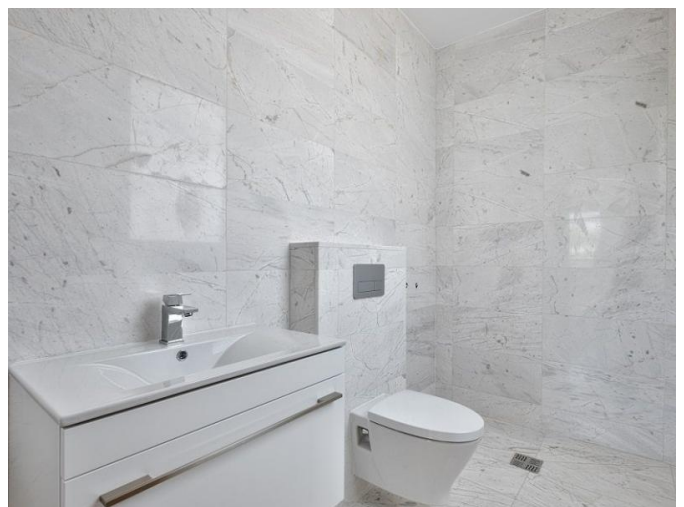

5 BEDROOM ELITE VILLA IN CONTEMPORARY STYLE

2 000 000 € — 2 500 000 €

Property Code:	614	Type:	Sale - House/Villa
Location:	Limassol - POTAMOS GERMASOGIA	Internal Area:	430 m ²
Plot Area:	575 m ²	Bedrooms:	5
Bathrooms:	4+	Number of floors:	3
Year of construction:	2019	Distance to the sea:	500 m
Distance to airport:	60 km	Status:	New
VAT:	including VAT	Uncovered verandas, m²:	130

Description:

The project is a complex of 3 luxury Villas, located in the beautiful and quiet area of Germasogeia Limassol, The roof garden offers a beautiful view of the mountains, only a 10-15 minutes walk to the sea and the entire infrastructure, easy access to High Way.

**5 BEDROOM ELITE VILLA IN
CONTEMPORARY STYLE**

2 000 000 € — 2 500 000 €

**5 BEDROOM ELITE VILLA IN
CONTEMPORARY STYLE**

2 000 000 € — 2 500 000 €

**5 BEDROOM ELITE VILLA IN
CONTEMPORARY STYLE**

2 000 000 € — 2 500 000 €