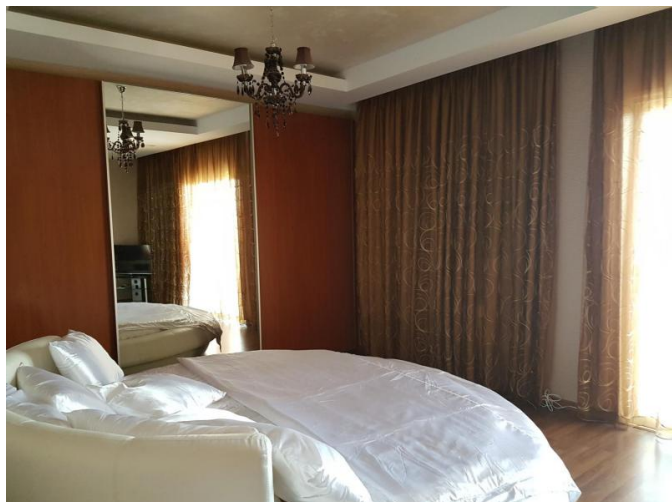

**LUXURY 6 BEDROOM VILLA OF 420 M2  
WITH S/POOL AND SAUNA IN GATED  
COMPLEX 300M FROM THE SEA**

€ 6 000 /month

<b>Property Code:</b>	647	<b>Type:</b>	Long-term rent - House/Villa
<b>Location:</b>	Limassol - POTAMOS GERMASOGIA	<b>Internal Area:</b>	420 m <sup>2</sup>
<b>Plot Area:</b>	530 m <sup>2</sup>	<b>Bedrooms:</b>	6+
<b>Bathrooms:</b>	4+	<b>Number of floors:</b>	4
<b>Heating:</b>	Central heating	<b>Year of construction:</b>	2010
<b>Distance to the sea:</b>	300 m	<b>Distance to airport:</b>	60 km

**Description:**

Luxury villa built in high standards, with quality finishes, has 6 bedrooms, 2 of them - in the attic, with an option to be used as an office or library, 6 WC, pantry room, sauna, jacuzzi, gym, private garden with swimming pool and BBQ area.

---

€ 6 000 /month

**LUXURY 6 BEDROOM VILLA OF 420 M2  
WITH S/POOL AND SAUNA IN GATED  
COMPLEX 300M FROM THE SEA**

---

€ 6 000 /month

**LUXURY 6 BEDROOM VILLA OF 420 M2  
WITH S/POOL AND SAUNA IN GATED  
COMPLEX 300M FROM THE SEA**