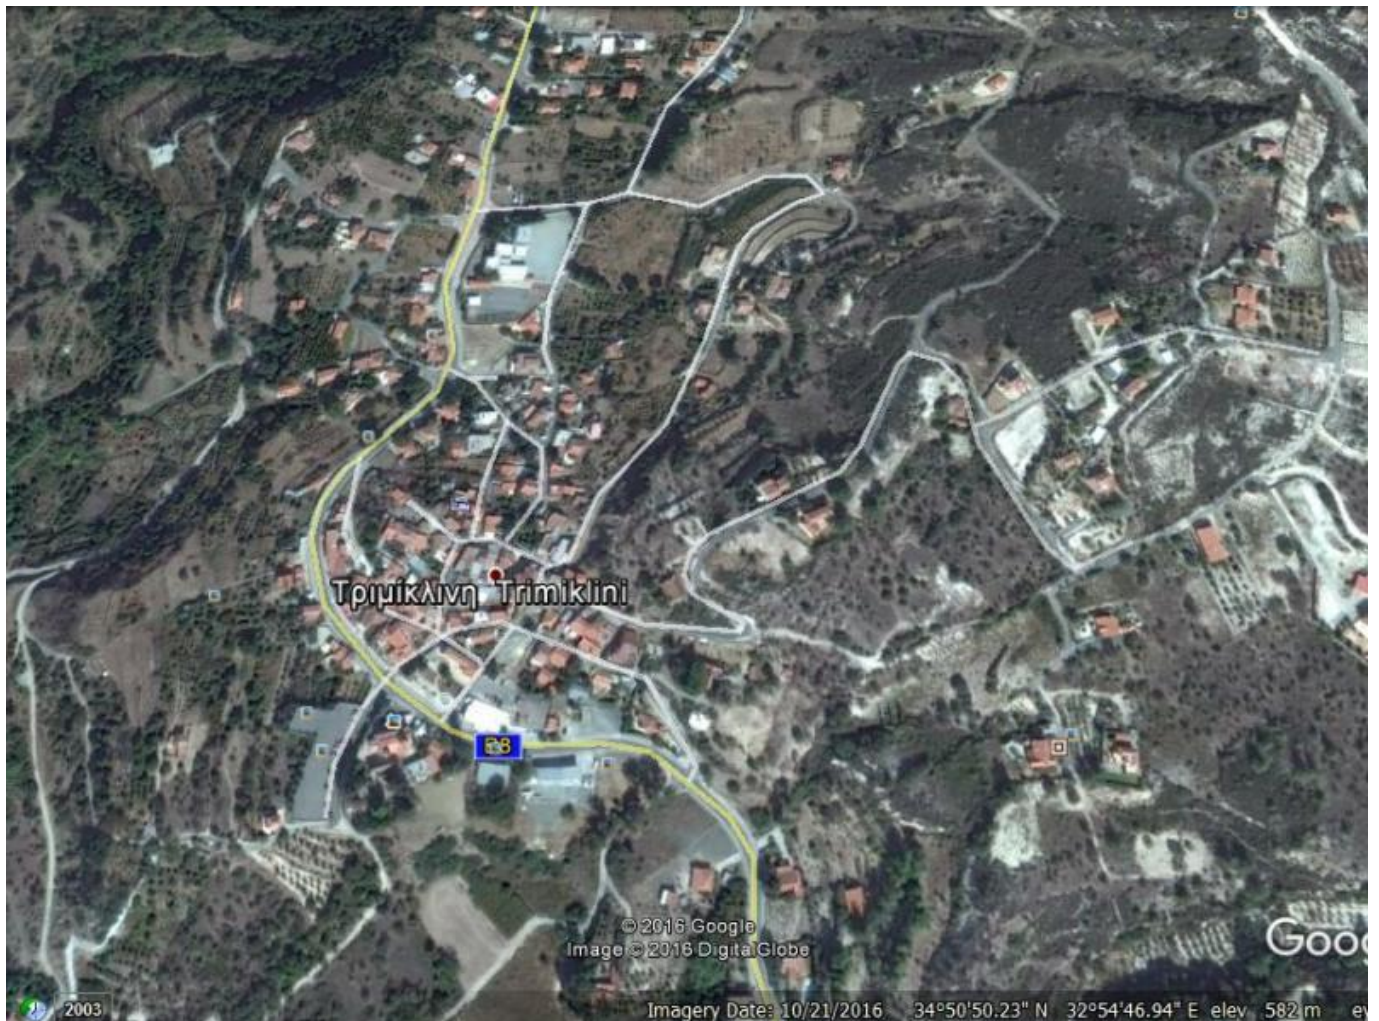

684 SQ M BUILDING PLOT FOR SALE IN TRIMIKLINI VILLAGE

€ 75 000

Property Code:	683	Type:	Sale - Plot
Location:	Mountain villages - TRMIKLINI	Plot Area:	684 m ²
Distance to the sea:	35 km	Distance to airport:	85 km
Status:	Resale	VAT:	No
Zone:	H5	Coverage, %:	20
Density, %:	30	Floors:	2

Description:

The plot is ready for build up. It is located close to Trimiklini village centre, in Troodos mountains.

684 SQ M BUILDING PLOT FOR SALE IN TRIMIKLINI VILLAGE

€ 75 000