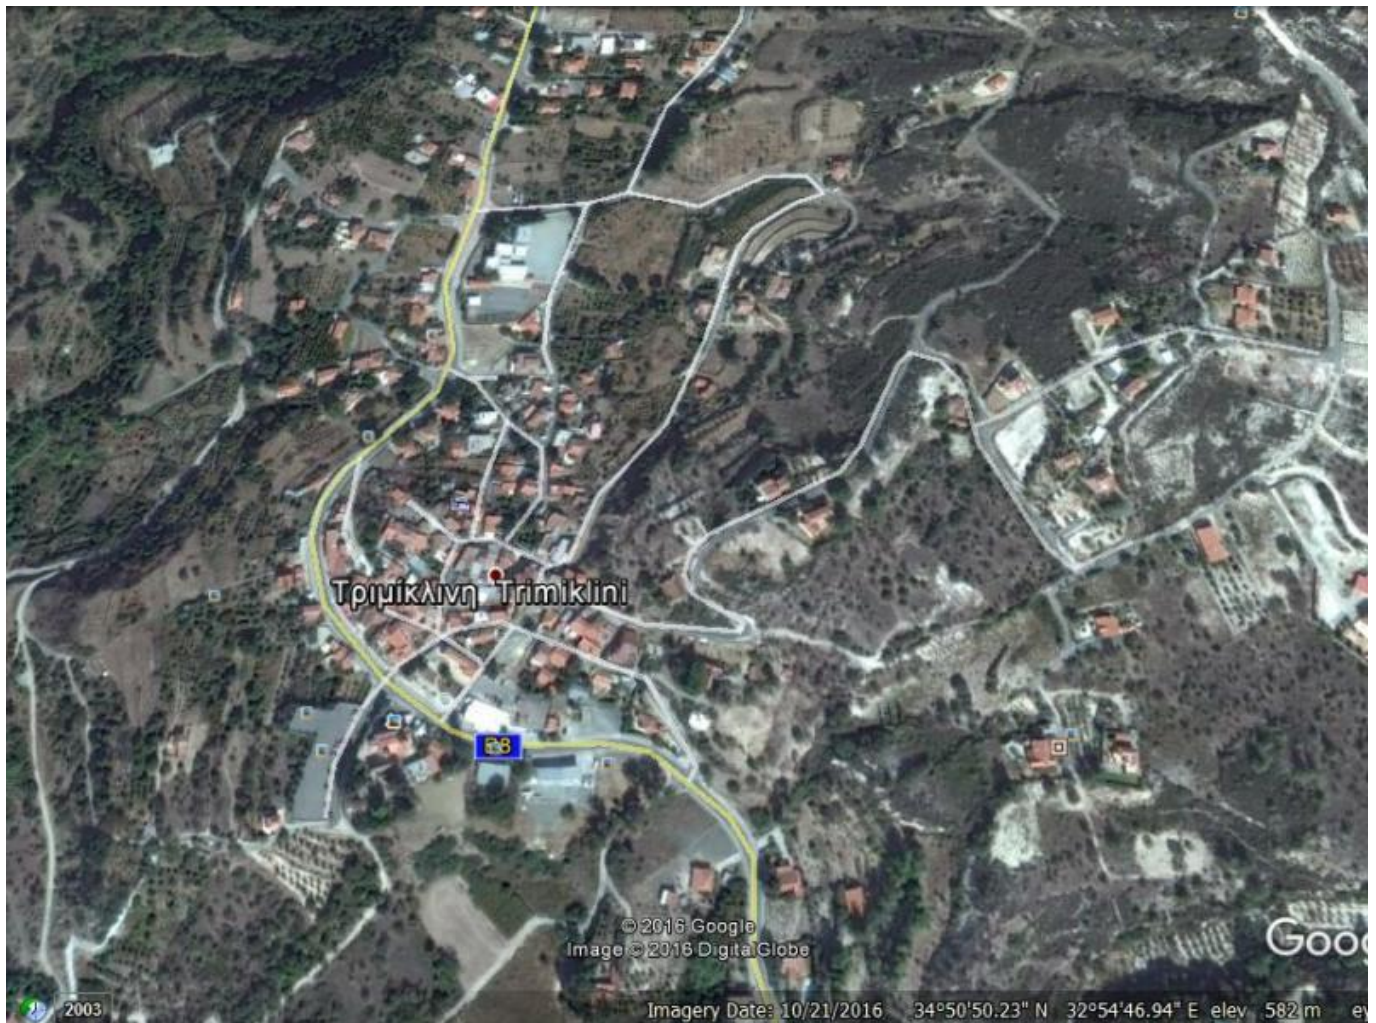

## 684 SQ M BUILDING PLOT FOR SALE IN TRIMIKLINI VILLAGE

€ 75 000

<b>Property Code:</b>	683	<b>Type:</b>	Sale - Plot
<b>Location:</b>	Mountain villages - TRMIKLINI	<b>Plot Area:</b>	684 m <sup>2</sup>
<b>Distance to the sea:</b>	35 km	<b>Distance to airport:</b>	85 km
<b>Status:</b>	Resale	<b>VAT:</b>	No
<b>Zone:</b>	H5	<b>Coverage, %:</b>	20
<b>Density, %:</b>	30	<b>Floors:</b>	2

### Description:

The plot is ready for build up. It is located close to Trimiklini village centre, in Troodos mountains.

# 684 SQ M BUILDING PLOT FOR SALE IN TRIMIKLINI VILLAGE

€ 75 000

---