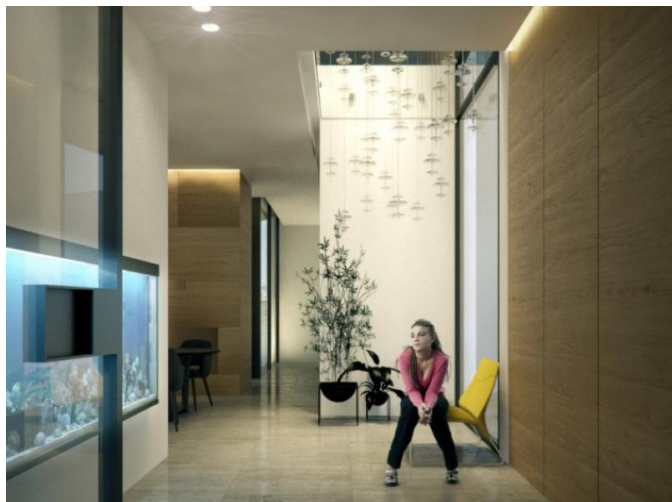

**NEW 5 BEDROOM MODERN ELITE VILLA
WITH MAGNIFICENT VIEWS**

€ 5 500 000