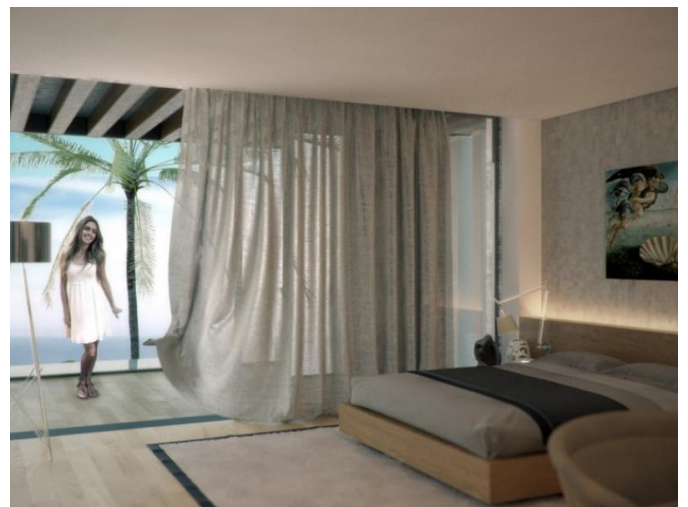

NEW 5 BEDROOM MODERN ELITE VILLA WITH MAGNIFICENT VIEWS

€ 5 500 000

Property Code:	751	Type:	Sale - House/Villa
Location:	Limassol - KALOGYROS	Internal Area:	587 m ²
Plot Area:	974 m ²	Bedrooms:	4
Bathrooms:	4+	Heating:	Central heating
Year of construction:	2017	Distance to the sea:	2 km
Distance to airport:	60 km	Status:	Under Construction
VAT:	PLUS		

Description:

Villas located in the area of Kalogiroi, in the most prestigious areas of Limassol, provides the privilege of a unique location with outstanding sea view. The project is only a few minutes away from the beach and ten minutes away from the center of Limassol, giving you a full and quick access to all amenities and city life. It is a luxurious project of three Villas in the serene area of Kalogirous. Each Villa was designed to provide a great escape into an ethereal island lifestyle. This exclusive project offering its distinguished residents a remarkable way of living with extraordinary facilities.

PLOT 974 M2 COVERED AREA 587 M2

Bedrooms 5 Bathrooms 5+3 Garages 2

Note that the project is under construction is scheduled for completion is in 6 months (October, 2017)

**NEW 5 BEDROOM MODERN ELITE VILLA
WITH MAGNIFICENT VIEWS**

€ 5 500 000

**NEW 5 BEDROOM MODERN ELITE VILLA
WITH MAGNIFICENT VIEWS**

€ 5 500 000

**NEW 5 BEDROOM MODERN ELITE VILLA
WITH MAGNIFICENT VIEWS**

€ 5 500 000