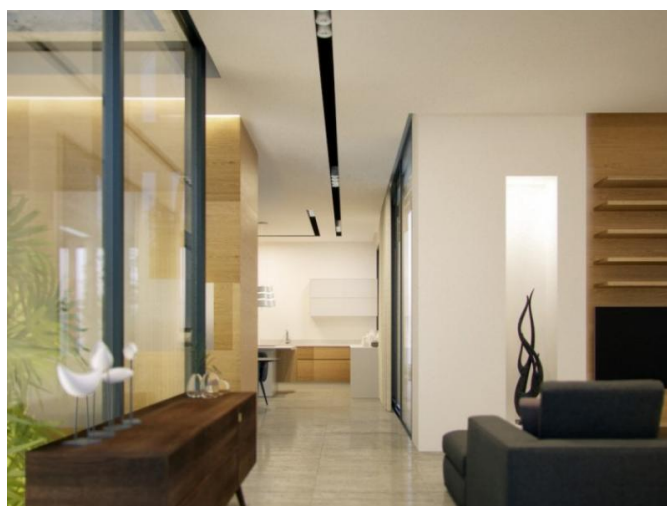

**NEW 5 BEDROOM MODERN ELITE VILLA
WITH MAGNIFICENT VIEWS**

€ 5 500 000