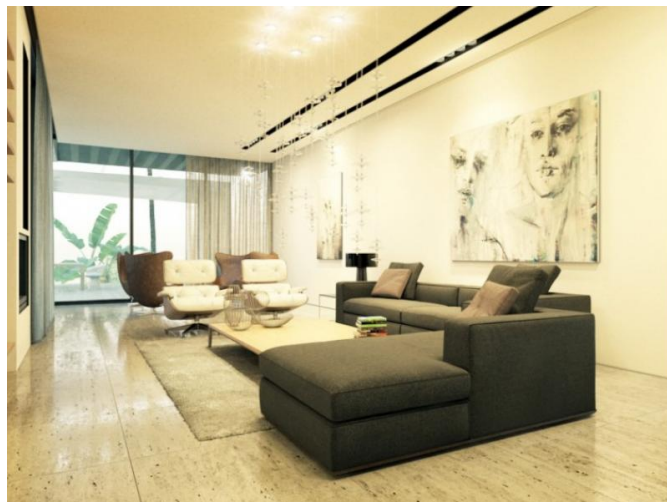

**NEW 5 BEDROOM MODERN ELITE VILLA
WITH MAGNIFICENT VIEWS**

€ 5 500 000