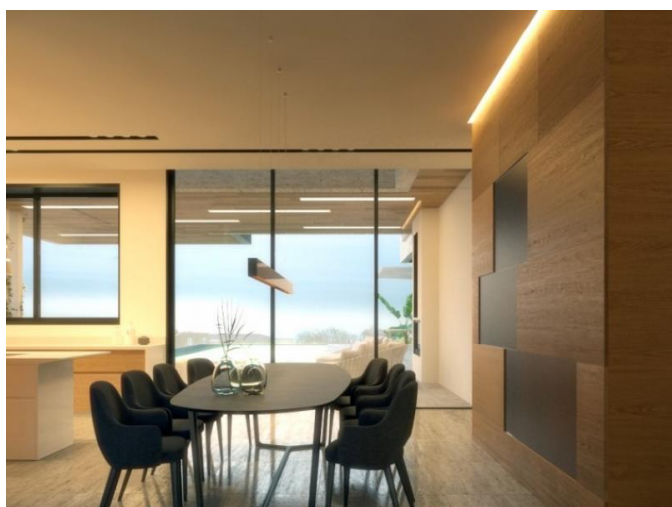

**NEW 5 BEDROOM MODERN ELITE VILLA
WITH MAGNIFICENT VIEWS**

€ 5 500 000