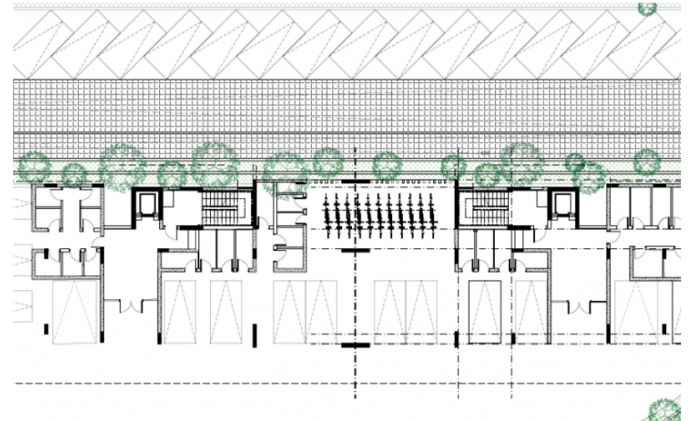

## PLAN

Outdoor swimming pool

Indoor gym

Children's playground

Landscaped garden

Outdoor seating

Multi-purpose sports area

**BRAND NEW 2-BEDROOM APARTMENT IN  
A MODERN GATED COMPLEX.**

€ 330 000

PLAN

& B  
OR

3

& B  
OR

B

& B  
R