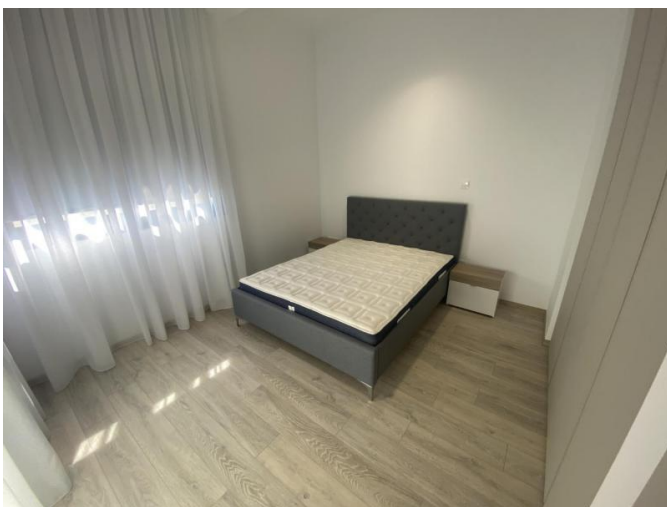

**MODERN FURNISHED 2-BEDROOM  
APARTMENT IN THE COMPLEX WITH  
COMMUNAL SWIMMING POOL**

---

2 500 €/мес.

<b>Код Объекта:</b>	6678	<b>Тип:</b>	Долгосрочная аренда - Apartment
<b>Местоположение:</b>	Лимассол - ПОТАМОС ГЕРМАСОЙЯ	<b>Площадь:</b>	124 м <sup>2</sup>
<b>Спальни:</b>	2	<b>Ванные:</b>	2
<b>Ремонт:</b>	Современный	<b>Этаж:</b>	2
<b>Расстояние до моря:</b>	280 м		

**MODERN FURNISHED 2-BEDROOM  
APARTMENT IN THE COMPLEX WITH  
COMMUNAL SWIMMING POOL**

---

2 500 €/мес.

---

24.04.2026

**MODERN FURNISHED 2-BEDROOM  
APARTMENT IN THE COMPLEX WITH  
COMMUNAL SWIMMING POOL**

---

2 500 €/мес.

**MODERN FURNISHED 2-BEDROOM  
APARTMENT IN THE COMPLEX WITH  
COMMUNAL SWIMMING POOL**

---

2 500 €/мес.