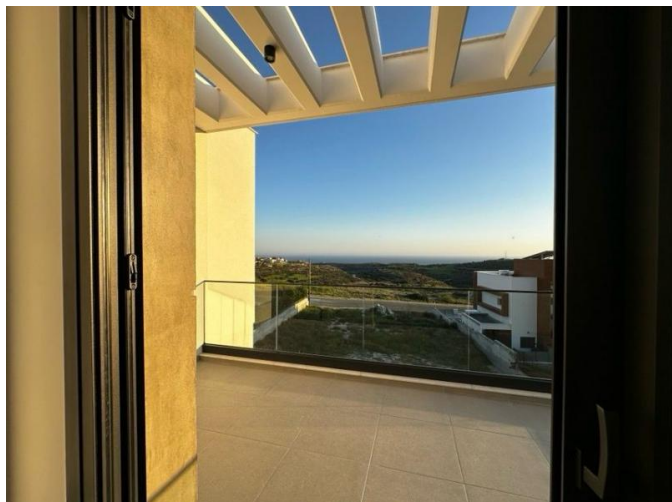

**BRAND NEW 3-BEDROOM HOUSE IN
EPISKOPI VILLAGE WITH PRIVATE ROOF
TERRACE, GARDEN AND SEA...**

---

2 500 €/мес.