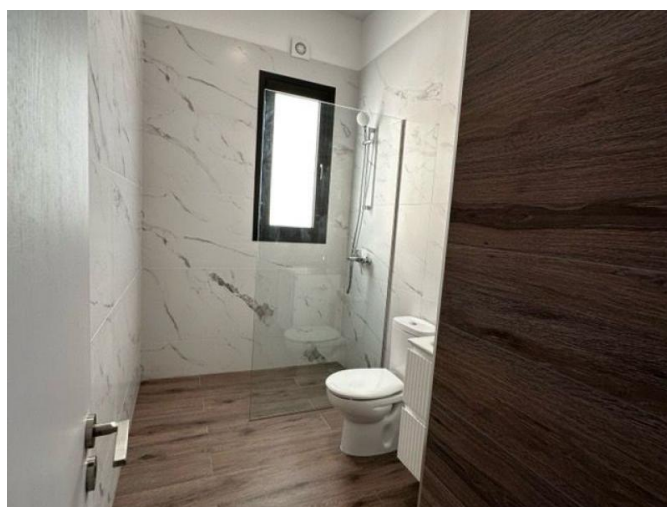

**BRAND NEW 3-BEDROOM HOUSE IN
EPISKOPI VILLAGE WITH PRIVATE ROOF
TERRACE, GARDEN AND SEA...**

---

2 500 €/мес.