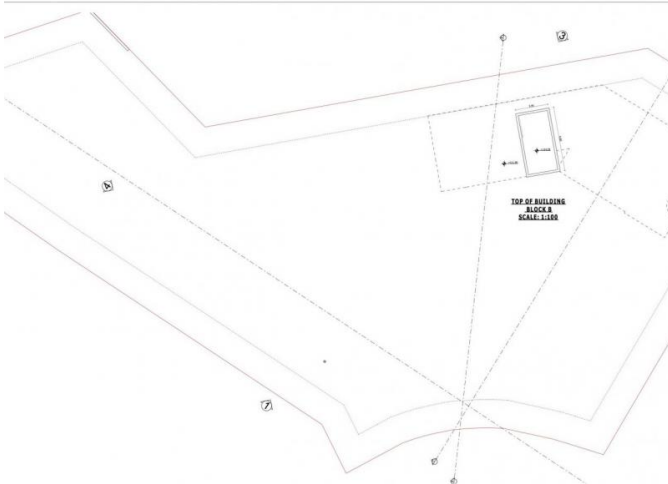

TOP OF BUILDING
SCALE: 1:100