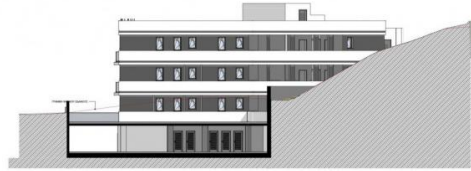

# LUXURY SEA-VIEW TWO-BEDROOM APARTMENTS IN PRESTIGIOUS AGIOS TYCHONAS

€ 560 000 — € 620 000

ELEVATION 1  
SCALE: 1:100

ELEVATION 2  
SCALE: 1:100

ELEVATION 3  
SCALE: 1:100

ELEVATION 4  
SCALE: 1:100

LEVEL 2  
BLOCK A  
SCALE: 1:100

LEVEL 1  
BLOCK A  
SCALE: 1:100

LEVEL 3  
BLOCK A  
SCALE: 1:100

GROUND FLOOR  
BLOCK A  
SCALE: 1:100

LEVEL 3  
BLOCK A  
SCALE: 1:100

ROOF LEVEL  
BLOCK A  
SCALE: 1:100