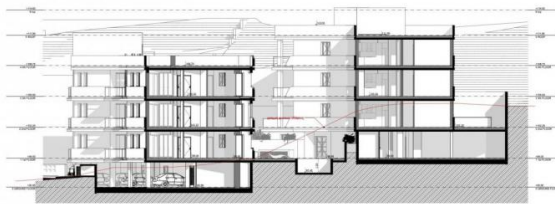

SECTION C-C
SCALE: 1:100