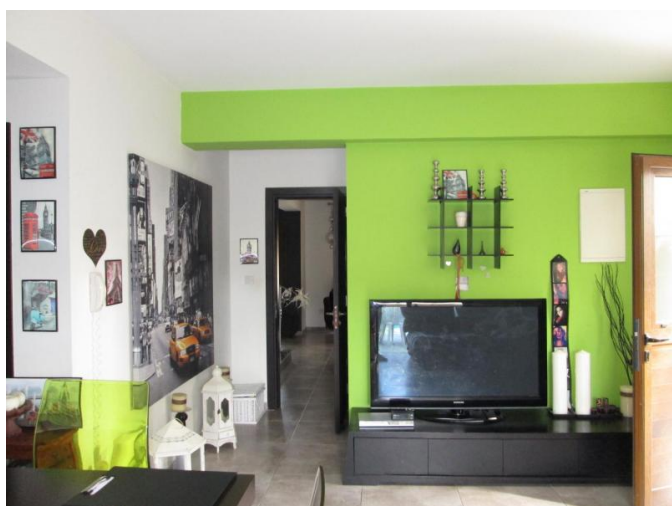

---

2 200 €/мес.

**COSY 3 BEDROOM SEMIDETACHED HOUSE  
WITH FIREPLACE AND SWIMMING POOL  
FOR RENT IN EPISKOPI**

---

2 200 €/мес.

**COSY 3 BEDROOM SEMIDETACHED HOUSE  
WITH FIREPLACE AND SWIMMING POOR  
FOR RENT IN EPISKOPI**