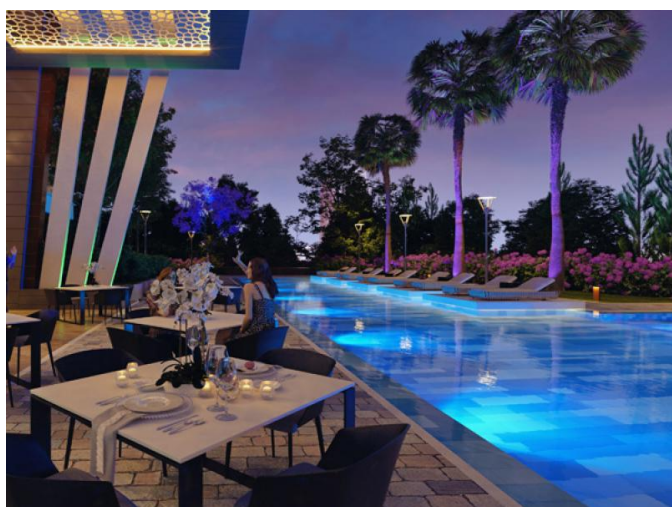

**УНИКАЛЬНЫЙ 4 СПАЛЬНЫЙ ПЕНТХАУС
В НОВОМ ЖИЛОМ ЗДАНИИ В РАЙОНЕ
МУТАЯКИ**

€ 2 660 000