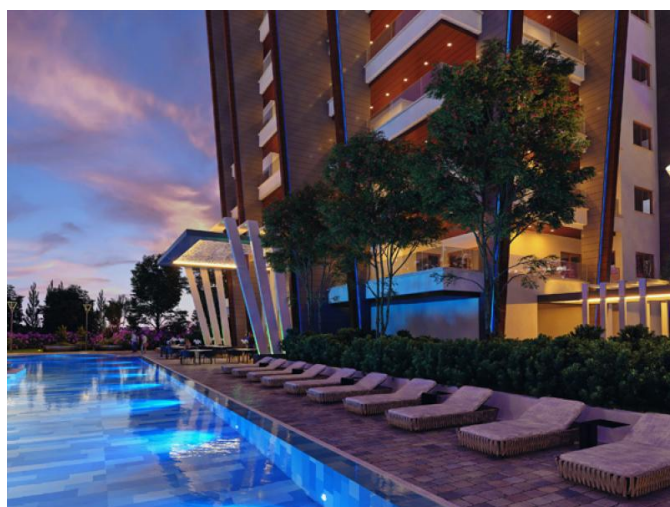

**УНИКАЛЬНЫЙ 4 СПАЛЬНЫЙ ПЕНТХАУС
В НОВОМ ЖИЛОМ ЗДАНИИ В РАЙОНЕ
МУТАЯКИ**

€ 2 660 000