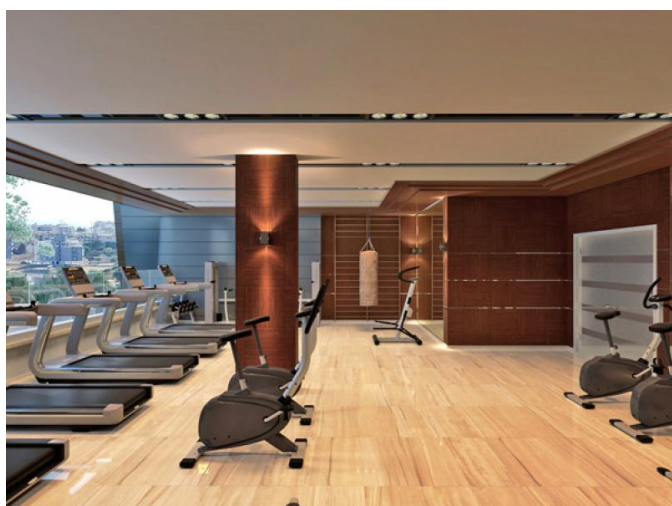

**УНИКАЛЬНЫЙ 4 СПАЛЬНЫЙ ПЕНТХАУС
В НОВОМ ЖИЛОМ ЗДАНИИ В РАЙОНЕ
МУТАЯКИ**

€ 2 660 000