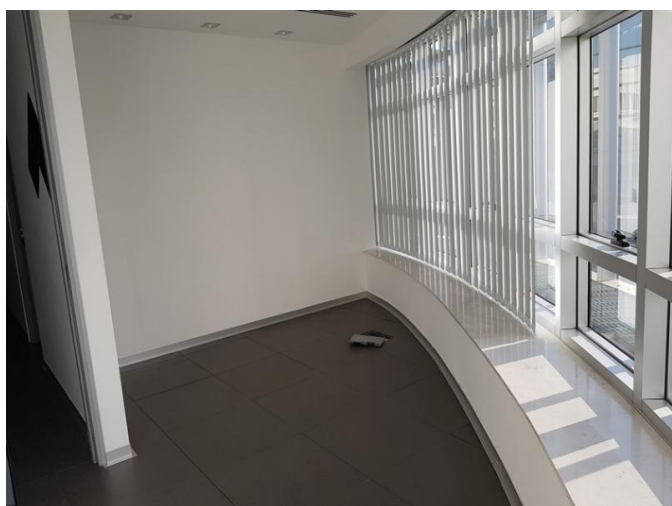

Двойное остекление

**SPACIOUS WHOLE FLOOR OFFICE
PREMISES TO RENT IN A CENTRAL
LOCATION CLOSE TO ALL AMENITIES**

6 500 €/мес.

**SPACIOUS WHOLE FLOOR OFFICE
PREMISES TO RENT IN A CENTRAL
LOCATION CLOSE TO ALL AMENITIES**

6 500 €/мес.

**SPACIOUS WHOLE FLOOR OFFICE
PREMISES TO RENT IN A CENTRAL
LOCATION CLOSE TO ALL AMENITIES**

6 500 €/мес.

**SPACIOUS WHOLE FLOOR OFFICE
PREMISES TO RENT IN A CENTRAL
LOCATION CLOSE TO ALL AMENITIES**