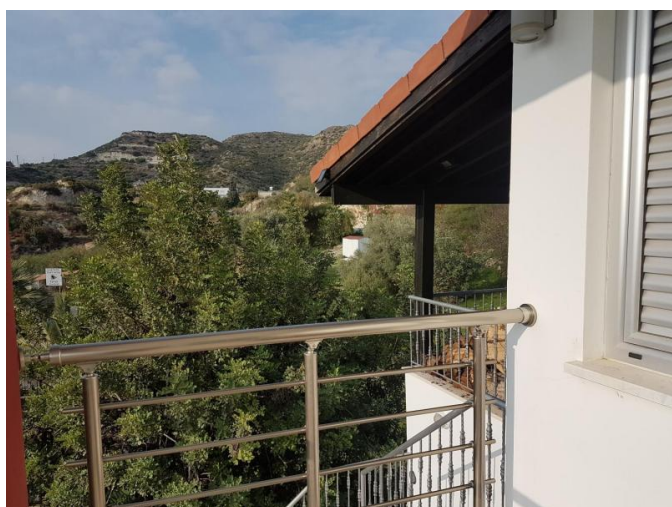

4 BEDROOM UPPER FLOOR DOUPLEX HOUSE WITH BEAUTIFUL PANORAMIC VIEWS

---

1 300 €/мес.