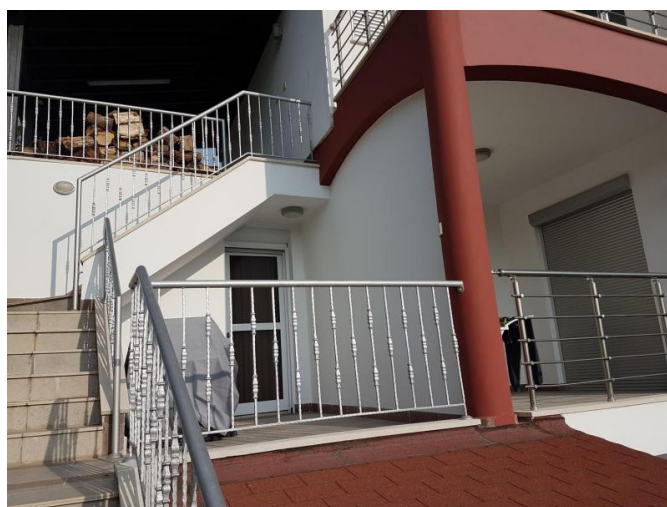

# 4 BEDROOM UPPER FLOOR DOUPLEX HOUSE WITH BEAUTIFUL PANORAMIC VIEWS

---

€ 1 300 /мес.

**4 BEDROOM UPPER FLOOR DOUPLEX  
HOUSE WITH BEAUTIFUL PANORAMIC  
VIEWS**

---

€ 1 300 /мес.