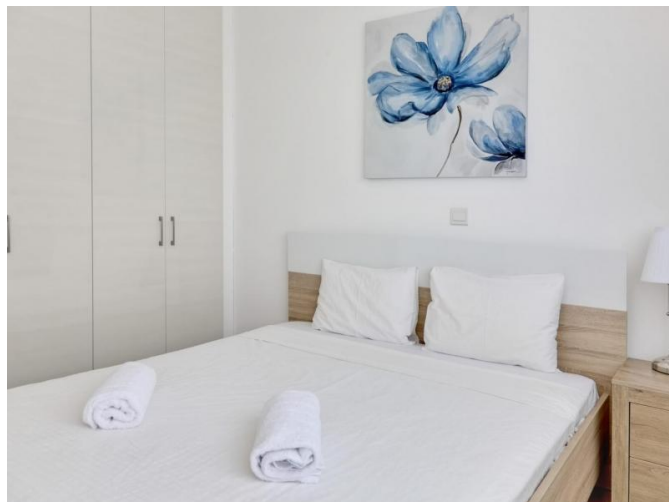

LUXURY TWO BEDROOM APARTMENT IN THE MODERN GATED COMPLEX

€ 1 500 /мес.

Код Объекта:	3031	Тип:	Долгосрочная аренда - Apartment
Местоположение:	Лимассол - ПОТАМОС ГЕРМАСОЙЯ	Спальни:	2
Ванные:	2	Этаж:	1

Особенности недвижимости:

LUXURY TWO BEDROOM APARTMENT IN THE MODERN GATED COMPLEX

€ 1 500 /мес.

LUXURY TWO BEDROOM APARTMENT IN THE MODERN GATED COMPLEX

€ 1 500 /мес.

**LUXURY TWO BEDROOM APARTMENT IN
THE MODERN GATED COMPLEX**

€ 1 500 /мес.

LUXURY TWO BEDROOM APARTMENT IN THE MODERN GATED COMPLEX

€ 1 500 /мес.

**LUXURY TWO BEDROOM APARTMENT IN
THE MODERN GATED COMPLEX**

€ 1 500 /мес.