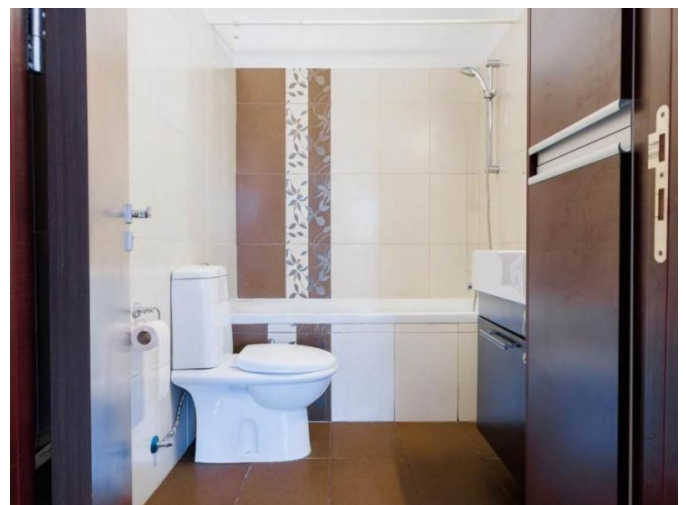

**MODERN 2- BEDROOM APARTMENT IN
MESA GEITONIA ON THE TOP FLOOR**

€ 1 400 /мес.